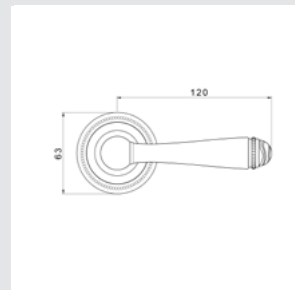

- OR8585.QTP.**
- OR8585.QT0.**

Door handle on roses with pearl pattern and quartz gemstone