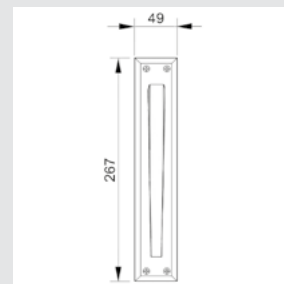

0M4704.000.**
Door pull handle on plate
- Individual sale -