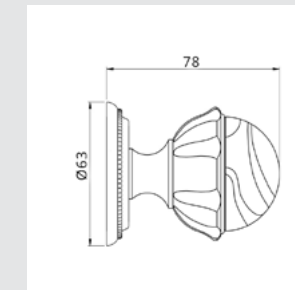

● OP.8545.LP0.**

Door turn knob with pearl pattern and lapis lazuli gemstone