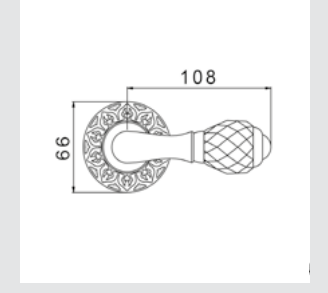

0R4440.000.*0
0R4440.N00.**
Door handle on roses with Swarovski crystal