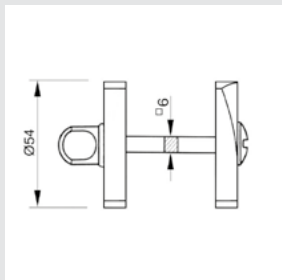

OWC068.6MM.**
Privacy button

DO YOU WANT TO ORDER OUR WINDOW HANDLES?

You should keep this in consideration:

One of these two accessories for window handles must be included for installation. If you do not have a mechanism, you will need 016010.0AR.99. If you have a mechanism, you will need 016009.0AR.99 to attach the oval rosette.