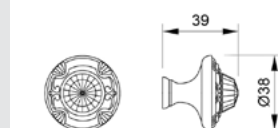

OZ5747.000.**
Furniture knob with Swarovski crystal - Individual sale