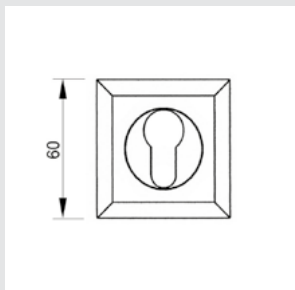

OEY064.000.**
Keyhole escutcheon - Individual sale