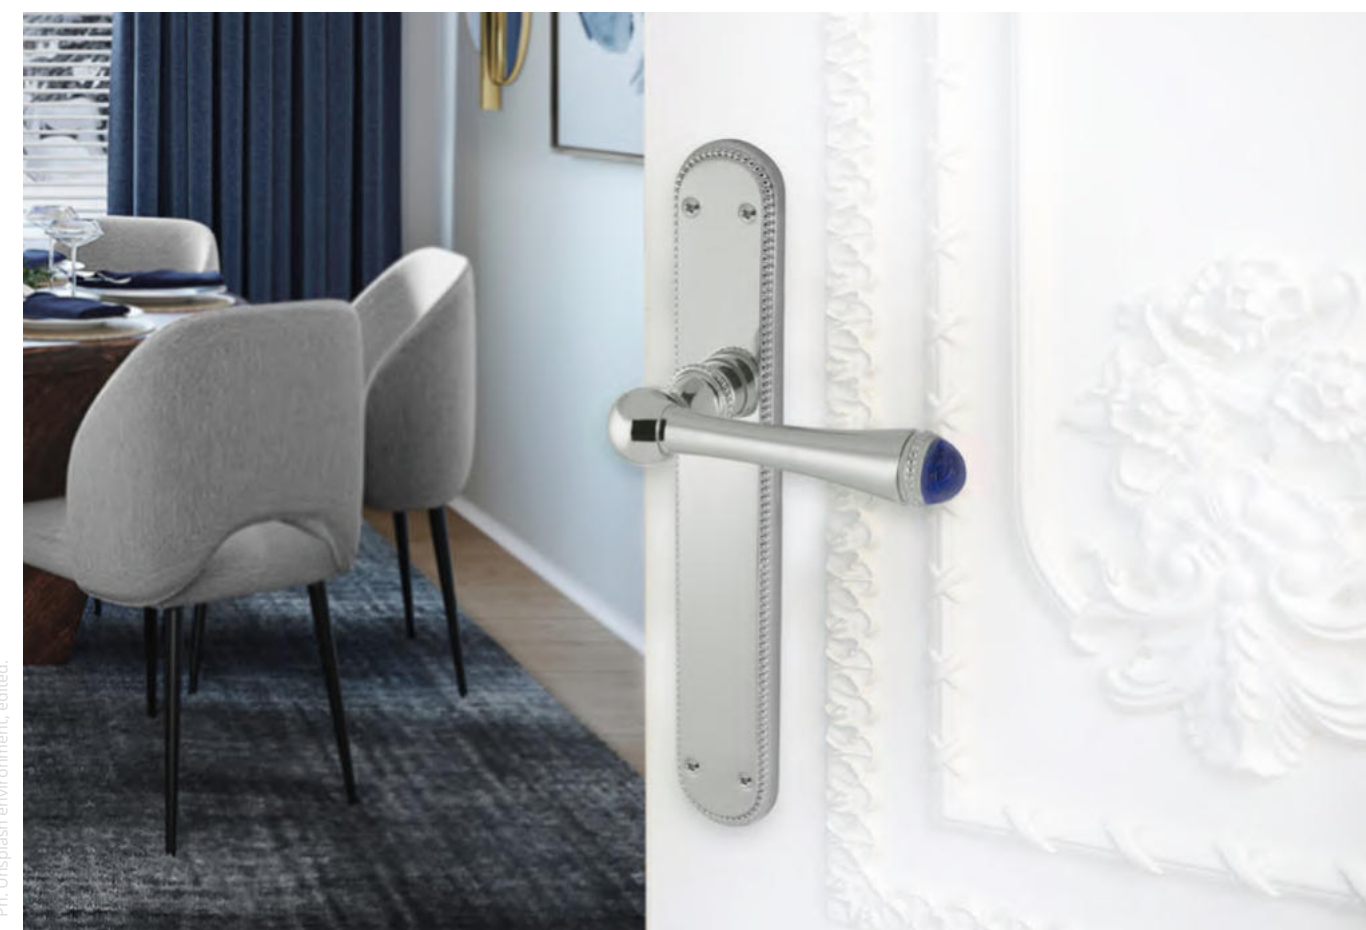

Ph. Unsplash environment, edited.