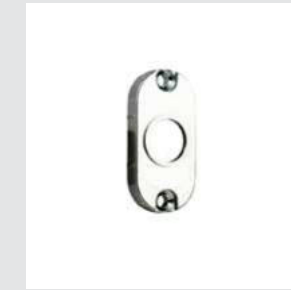

016009.0AR.99
Fixing accessory for oval rose - Individual sale -

DO YOU WANT TO ORDER OUR WINDOW HANDLES?

You should keep this in consideration:

One of these two accessories for window handles must be included for installation. If you do not have a mechanism, you will need 016010.0AR. 99. If you have a mechanism, you will need 016009.0AR. 99 to attach the oval rosette.

Note: All window handles are applicable for right and left opening/hand. Except following models:

0V0760.D00 for right hand - 0V0760.Z00 for left hand
0V0716.D00 for right hand - 0V0716.Z00 for left hand
0V0795.D00 for right hand - 0V0795.Z00 for left hand

0V0794.D00 for right hand - 0V0794.Z00 for left hand
0V0738.D00 for right hand - 0V0738.Z00 for left hand

MATERIALS