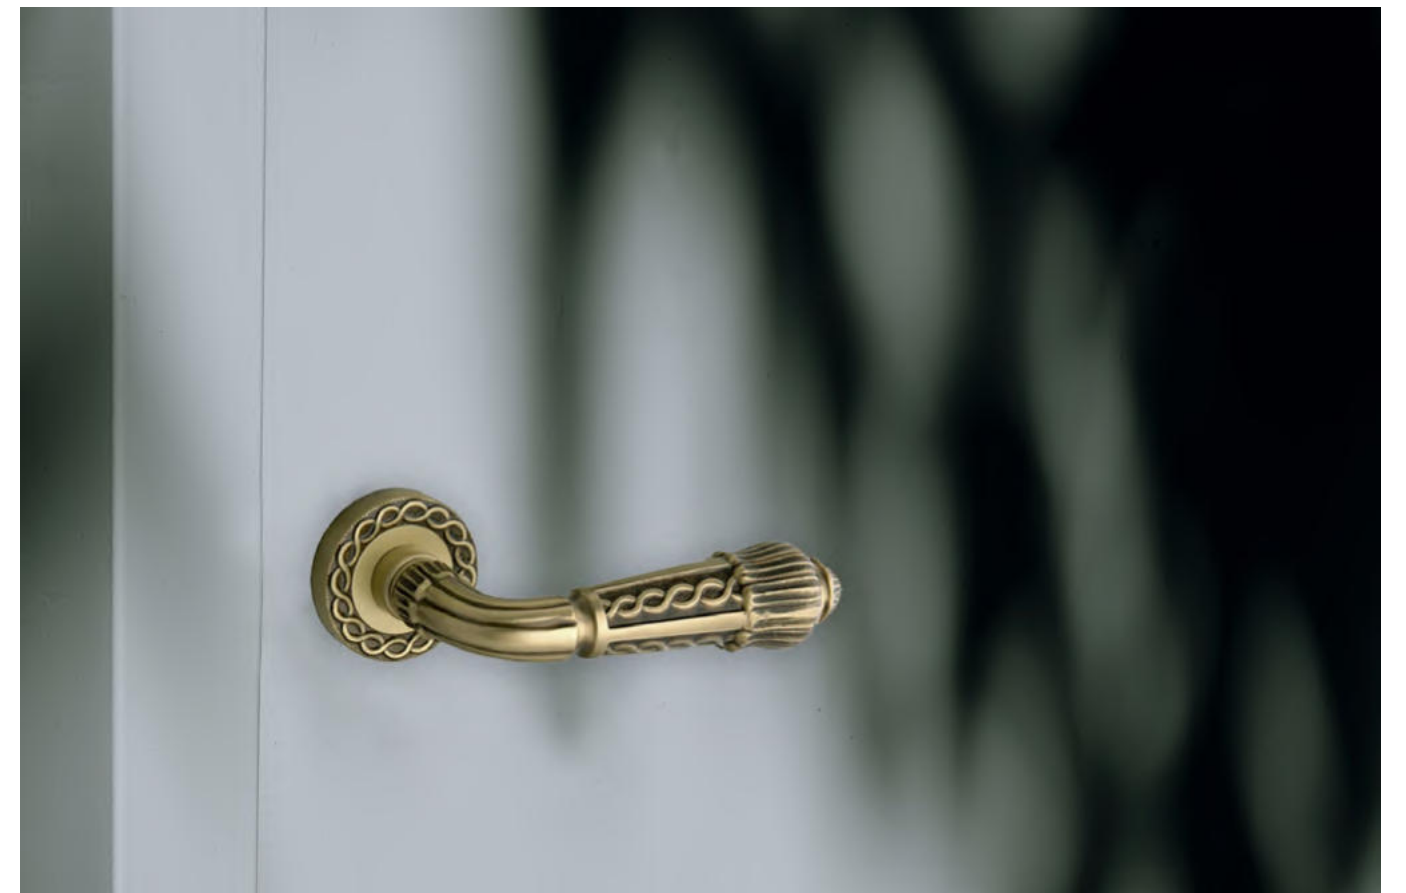

Custom your door hardware, you can combine the plate with different handle designs available.

*Recommended design

0R7030.000.44
Door handle on roses
Ø 53mm - Set (2 units)