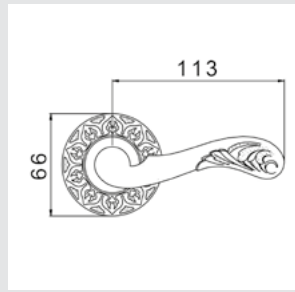

0R4460.000.**
Door handle on roses