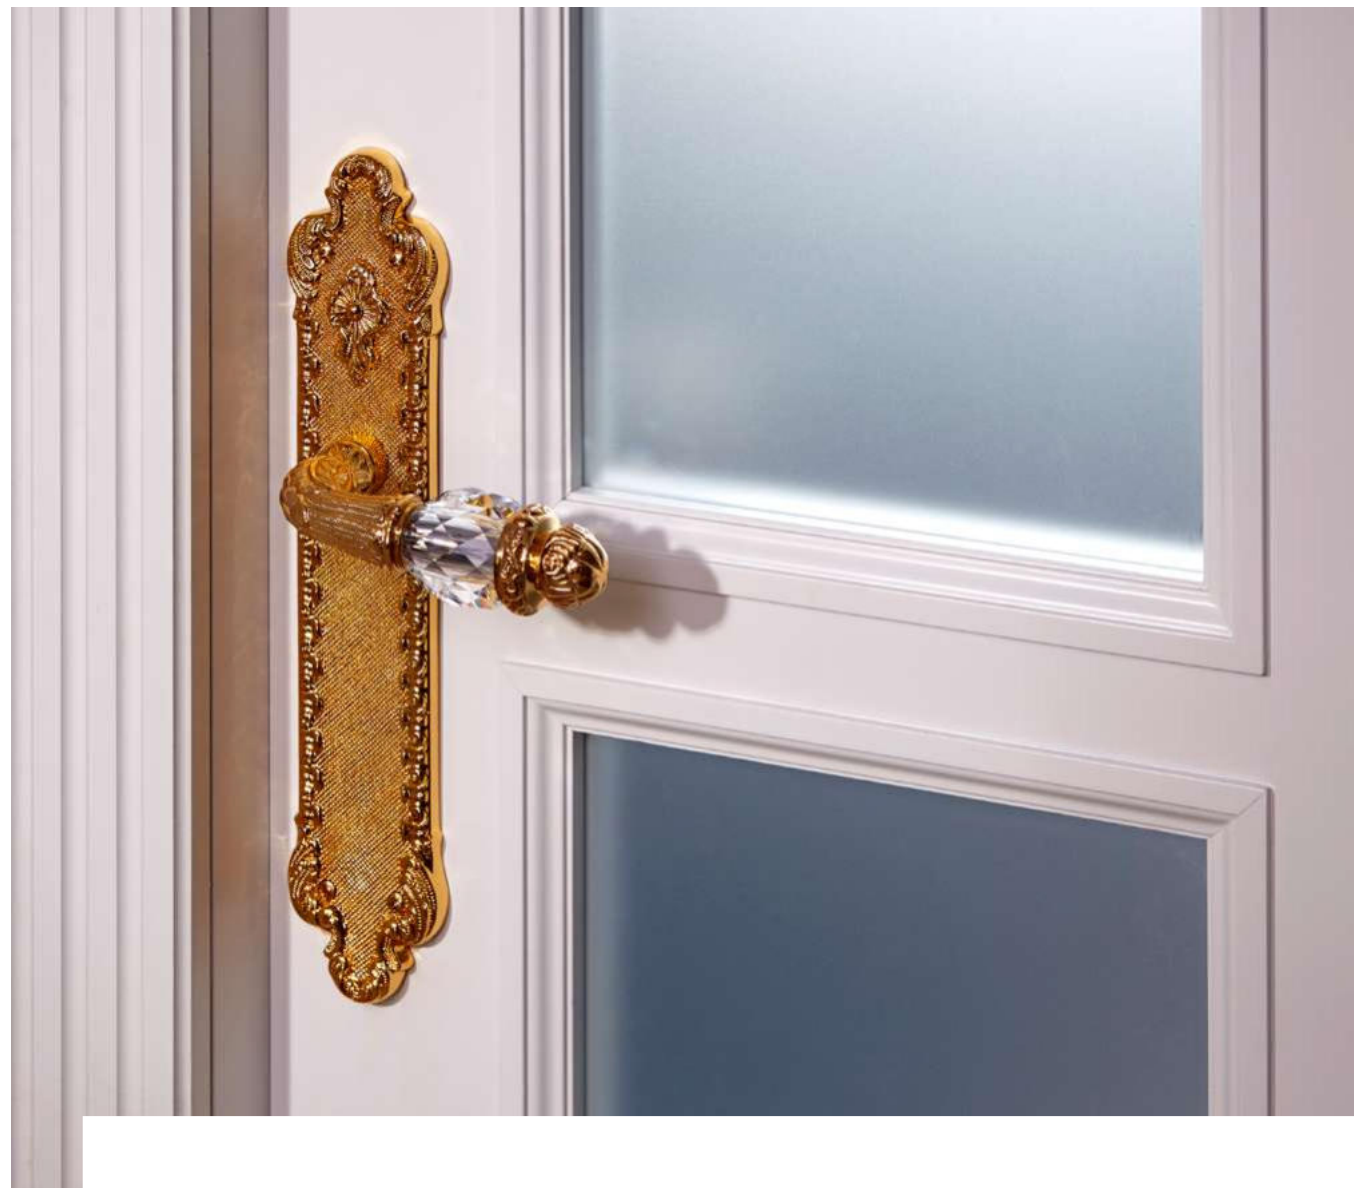

OJ2417.Z85.12

Entrance door set with keyhole
europrofile 85mm and fixed knob
70x552mm

0A2841.000.01
Door handle on small plate
64x310mm - Set (2 units)

0A2441.N00.71
Door handle on large plate
70x400mm - Set (2 units)

OR7441.000.53
Door handle on roses
61x87mm - Set (2 units)

ON7405.S00.01
Door pull handle on roses
61x272mm - Individual sale (1 unit)

ON7405.SN0.01
Door pull handle on roses
61x272mm - Individual sale (1 unit)