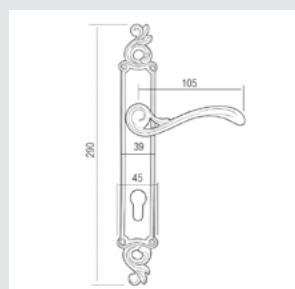

0A4330.000.01

Door handle on plate
55x282mm - Set (2 units)

0A9400.000.30

Door handle on plate
55x285mm - Set (2 units)

0A8400.Y85.44

Door handle on large plate
45x290mm - Set (2 units)

0A6400.000.71

Door handle on plate
50x305mm - Set (2 units)

0A0695.000.**
Door handle on plate

0A1438.000.**
Door handle on plate

0A9400.000.**
Door handle on plate

0A4330.000.**
Door handle on plate

0A8400.Y85.**
Door handle on plate with keyhole
europrofile 85mm