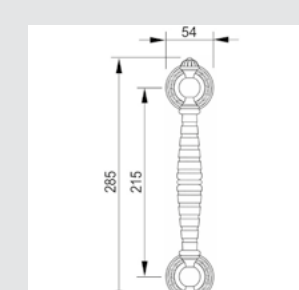

OM4731.E00.**
Door pull handle on plate

OEY066.000.**
Keyhole escutcheon - Individual sale

OBC066.000.**
Keyhole escutcheon - Individual sale

OWC066.6MM.**
Privacy button

ON6532.E00.**
Door pull handle on roses