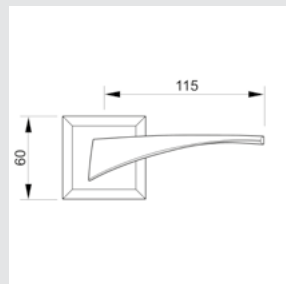

0R6452.000.**
Door handle on roses