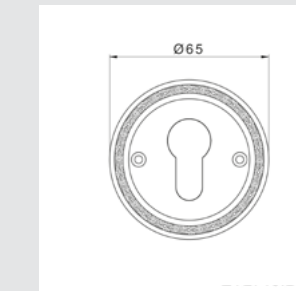

EY2719.B00.**
Keyhole scutcheon type