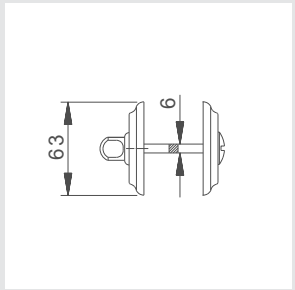

OWC086.6MM.**
Privacy button with waves pattern