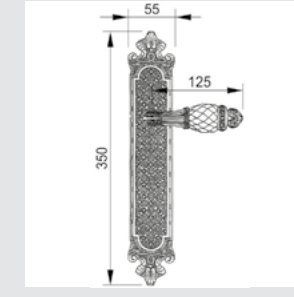

0A4640.000.**
0A4640.N00.**

Door handle on plate with Swarovski crystal