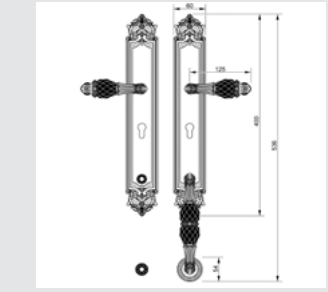

Thread M10 - For doors up to 70 mm thickness.

TYPE OF PRODUCTS

CODE	DESCRIPTION
A	Lever handle set on plate
C	Door fixed knob on plate
D	Door level knob set on plate
F	Door fixed knob on plate
J	Door entrance set - Includes lever handle and pull handle
M	Pull handle on plate
N	Pull handle on roses
P	Knob lever set on roses
R	Lever handle set on roses
S	Privacy knob
V	Window lever handle
EY	Key hole scutcheon rose - Euro profile cylinder hole
WC	Privacy knob set with emergency realise on roses
Z	Furniture knob

0A3860.000.**
Door handle on plate

0A3834.000.**
Door handle on plate

0A3870.000.**
Door handle on plate

With crystal

0A3840.000.**
0A3840.N00.**
Door handle on plate with Swarovski crystal

0A3741.B85Y.**
0A3741.N85.**
Door handle on plate with Swarovski crystal and keyhole