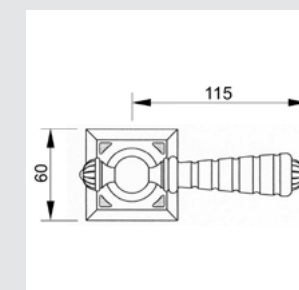

OR6675.000.**
Door handle on roses