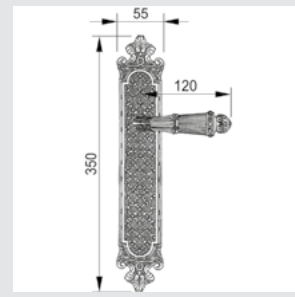

0A4620.000.**

Door handle on plate