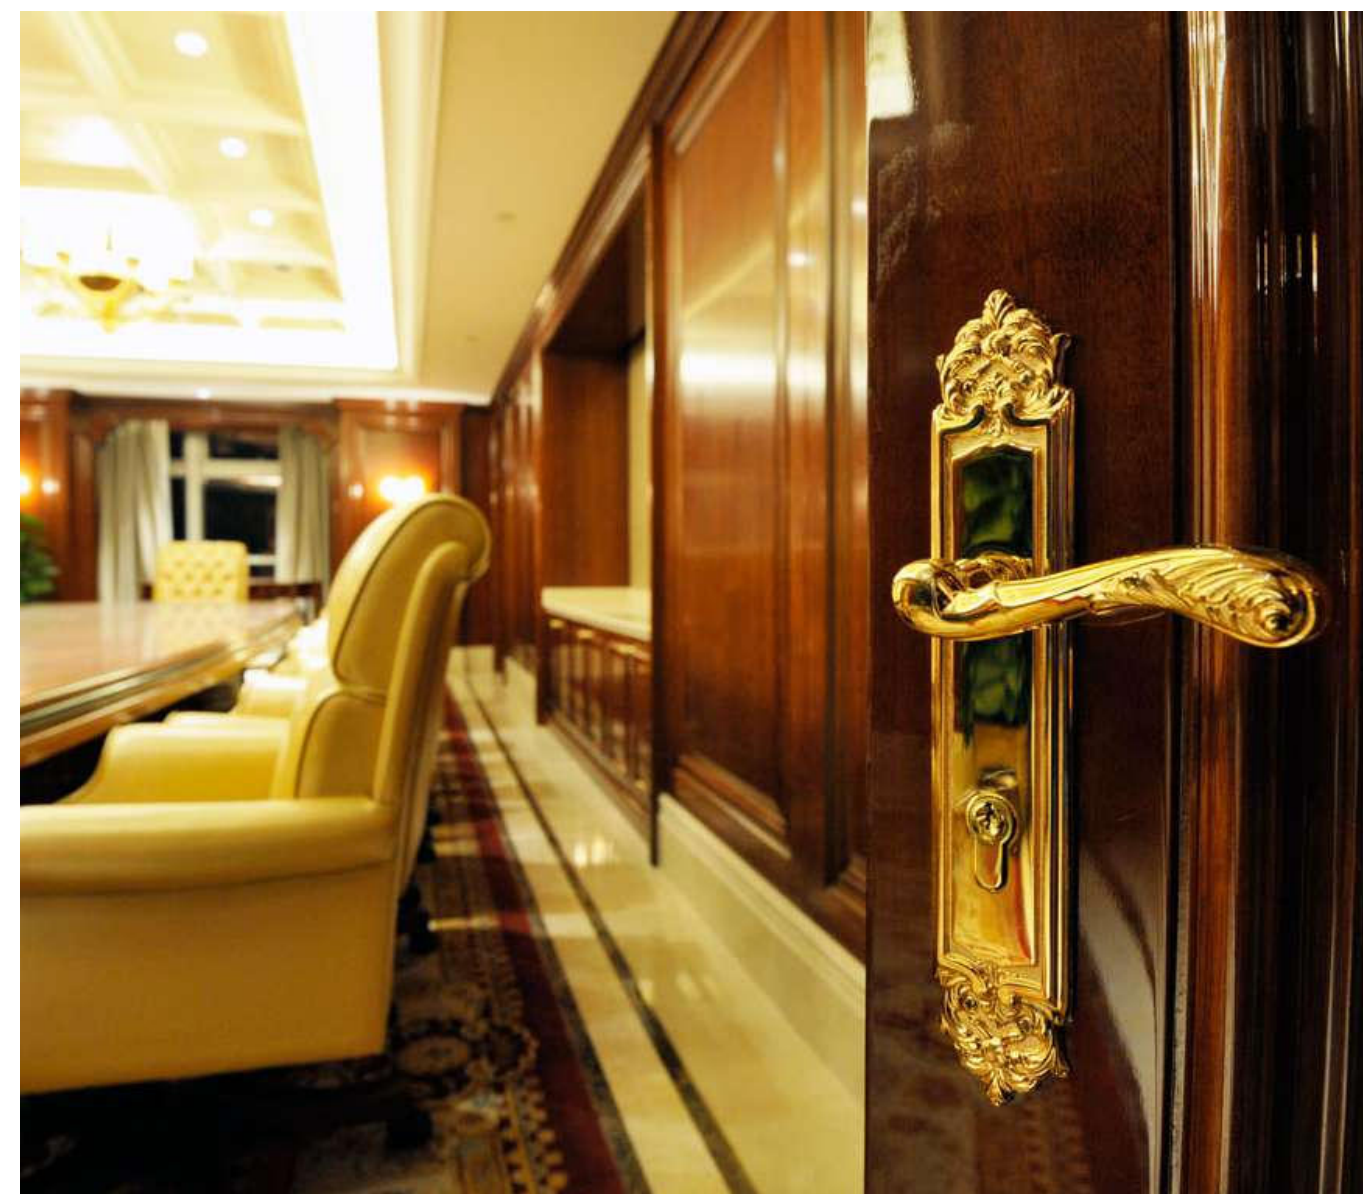

0A3720.85Y.34

Door handle on large plate with keyhole
60x400mm - Set (2 units)

0J3705.85Y.12

Entrance door set with keyhole europrofile 85mm
60x530mm - Set (2 units)

0M3802.000.34

Door pull handle on plate
55x300mm - Individual sale (1 unit)