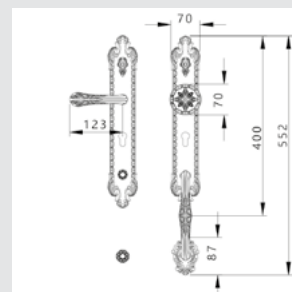

0J2417.Z85.**
Entrance door set with handle and knob, and keyhole europrofile 85mm