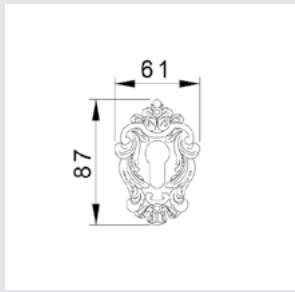

0EY074.000.**
Keyhole escutcheon - Individual sale