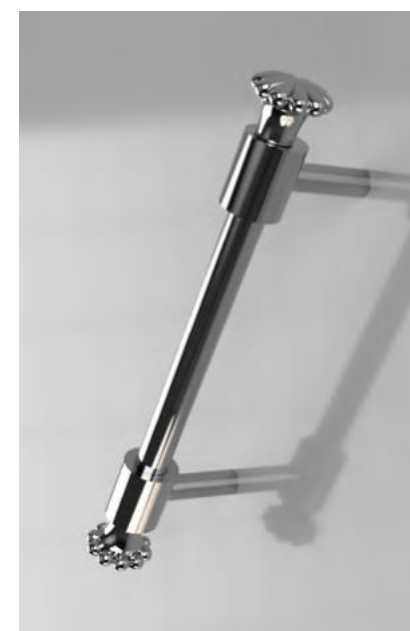

WITH DECORATIVE HANDICRAFT DETAILS