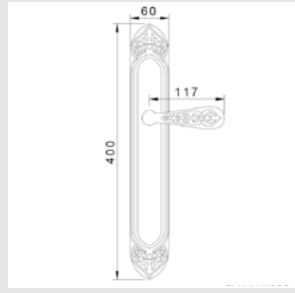

0M4406.SN0.01

Door pull handle on plate
60x400mm - Individual sale (1 unit)

0A4144.000.**
Door handle on plate

0A4444.000.**
Door handle on large plate

0A4160.000.**
Door handle on plate

With crystal

0A4140.000.**
0A4140.N00.**
Door handle on plate with Swarovski crystal