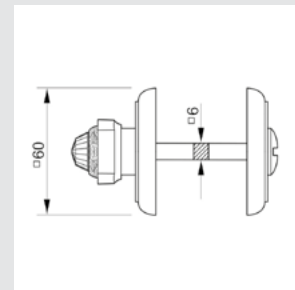

● OWC064.B6MM.**
● OWC064.BN6MM.**
Privacy button with Swarovski crystal