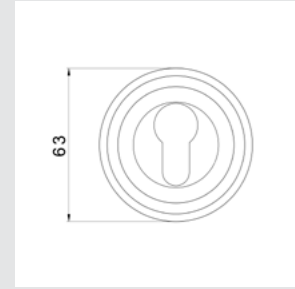

OEY086.000.**
Keyhole escutcheon with waves pattern