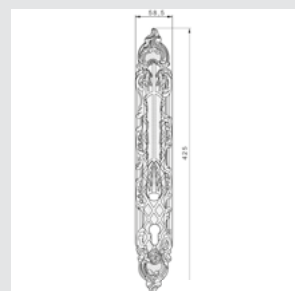

0M1603.BY0.**
Door pull handle on plate and keyhole europrofile 85mm - Individual sale -