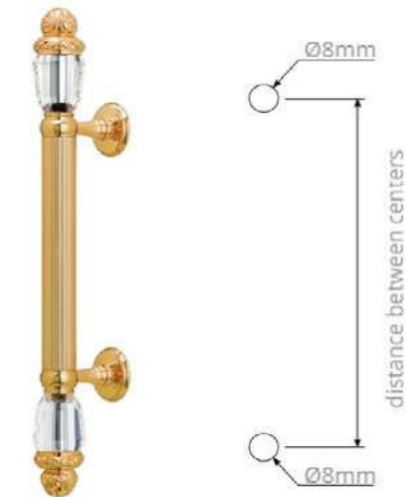

Set - 0N4763.000.**
Individual sale - 0N4762.000.**
Door pull handle on roses

Set - 0N4767.000.**
Individual sale - 0N4766.000.**
Door pull handle on roses

Set - 0N4765.N00.**
Individual sale - 0N4764.N00.**
Door pull handle on roses

Set - 0N4765.000.**
Individual sale - 0N4764.000.**
Door pull handle on roses

BACK TO BACK PULL HANDLE ASSEMBLY SYSTEM

PREVIOUS HOLES IN WOOD OR GLASS

Example

INSTALLATION

1. Screw the stud on the external pull handle.
2. Threading the piece on the stub.
3. Threading the nut on the stud.
4. Screw the internal pull handle on the piece 2