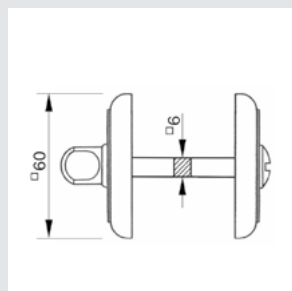

0WC064.6MM.**
Privacy button