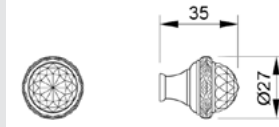

OZ5743.B00.**
OZ5743.BN0.**
Furniture knob with Swarovski crystal - Individual sale