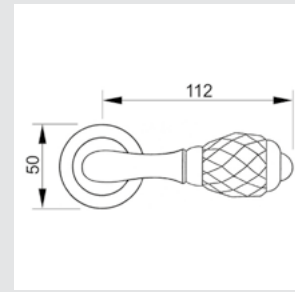

0A4340.000.**
0A4340.N00.**
Door handle on roses
with Swarovski crystal

0A9240.000.**
0A9240.N00.**
Door handle on roses
with Swarovski crystal

0R6040.000.**
0R6040.N00.**
Door handle on roses
with Swarovski crystal