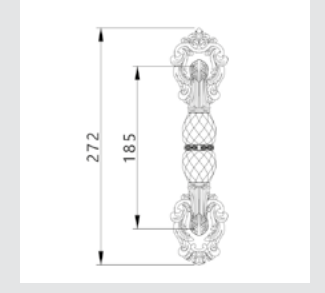

0N7405.S00.**
0N7405.SN0.**
Door pull handle on roses with Swarovski crystal