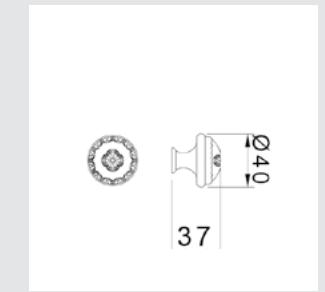

Ø 40mm - 0Z2404.000.**
Ø 33mm - 0Z2403.000.**
Furniture knob - Individual sale - Fixing screw Ø 4mm. Recommended Ø 4,5mm hole