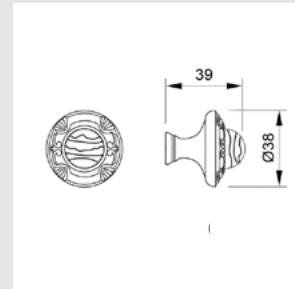

● OZ5747.TG0.**
*Furniture knob with tiger's eye stone
- Individual sale*