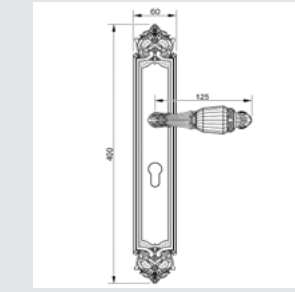

0A3741.B85Y.**
0A3741.N85.**
Door handle on plate with Swarovski crystal and keyhole