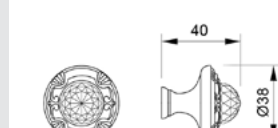

FURNITURE
KNOBS

OZ0696.000.**
Furniture knob - Individual sale

OZ5757.000.**
Furniture knob - Individual sale

OZ0711.000.**
Furniture knob - Individual sale

OZ5758.000.**
Furniture knob - Individual sale

OZ1181.000.**
Furniture knob - Individual sale

OZ1182.000.**
Furniture knob - Individual sale

OZ1183.000.**
Furniture knob - Individual sale

OZ5738.000.**
Furniture knob with Swarovski crystal - Individual sale

OZ5738.B00.**
OZ5738.BN0.**
Furniture knob with Swarovski crystal - Individual sale

OZ5739.000.**
Furniture knob with Swarovski crystal - Individual sale

OZ5739.B00.**
OZ5739.BN0.**
Furniture knob with Swarovski crystal - Individual sale

OZ5743.000.**
Furniture knob with Swarovski crystal - Individual sale

OZ5743.B00.**
OZ5743.BN0.**
Furniture knob with Swarovski crystal - Individual sale

OZ5744.000.**
Furniture knob with Swarovski crystal - Individual sale

OZ5744.B00.**
OZ5744.BN0.**
Furniture knob with Swarovski crystal - Individual sale

OZ5746.000.**
Furniture knob with Swarovski crystal - Individual sale

OZ5746.B00.**
OZ5746.BN0.**
Furniture knob with Swarovski crystal - Individual sale

OZ5747.000.**
Furniture knob with Swarovski crystal - Individual sale

OZ5741.000.**
Furniture knob with Swarovski crystal - Individual sale

STOPPERS

GENERAL NOTE: Fixing screw Ø 4mm. Recommended hole Ø 4,5mm

MATERIALS

Crystals from Swarovski: