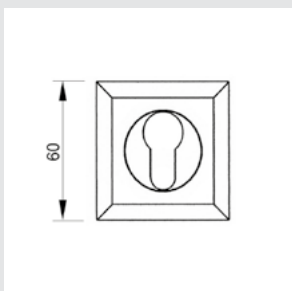

0EY064.000.**
Keyhole escutcheon - Individual sale