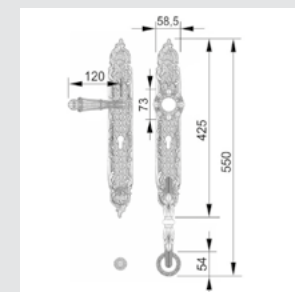

0J1607.L85.**
Entrance door set with turn knob and keyhole europrofile 85mm

MATERIALS