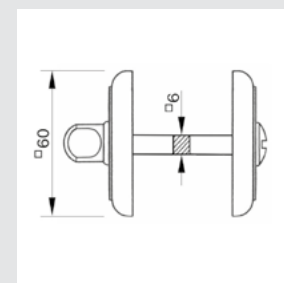

0WC064.6MM.**
Privacy button