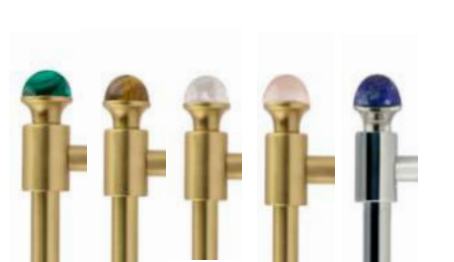

DECORATIVE FURNITURE PULL HANDLES WITH HANDICRAFT DETAILS, GEMSTONES & SWAROVSKI CRYSTALS

SIZE: 192mm, 160mm, 128mm, 96mm and 64mm

FURNITURE HANDLES

Discover our fantastic range of jewellery-inspired furniture pull handles created to embellish and enhance doors and drawers.

WITH DECORATIVE HANDICRAFT DETAILS

WITH DECORATIVE SWAROVSKI CRYSTALS

WITH DECORATIVE GEMSTONES