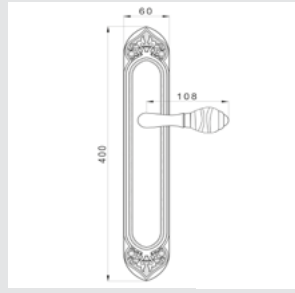

0N4406.ML0.01

Door pull handle on roses with malachite
66x253mm - Individual sale (1unit)

MIHRAB PRECIOUS
WITH TIGER'S EYE STONE

● OA4140.TG0.**
*Door handle on plate with
tiger's eye stone*

● OA4440.TG0.
*Door handle on large plate
tiger's eye stone*