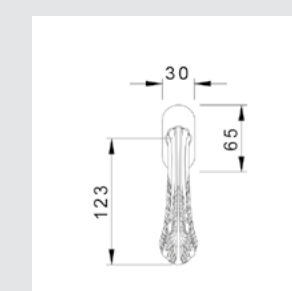

0V0724.000.**
Window handle - Individual sale
Applicable for right and left opening/hand.