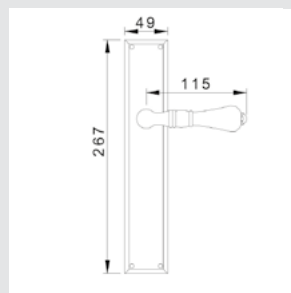

0EY064.000.62
Europrofile keyhole escutcheon
Ø60mm - Individual sale (1unit)

0Z5739.LP0.50
Furniture knob
Ø 23 - Individual sale (1unit)

URBE PRECIOUS

● 0A4769.LP0.**
Door handle on plate with lapis lazuli stone