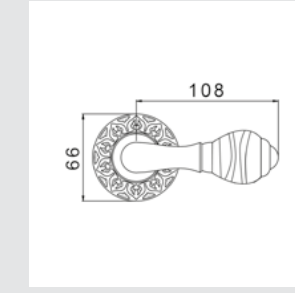

● OR4440.ML0.**
*Door handle on roses
malachite stone*