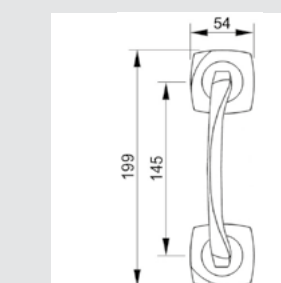

0N6802.000.**
Door pull handle on roses
- Individual sale -