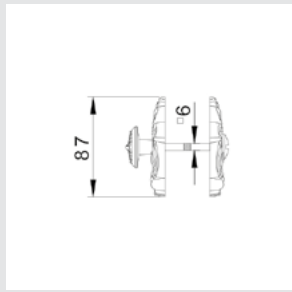

0WC074.6MM.**
Privacy button