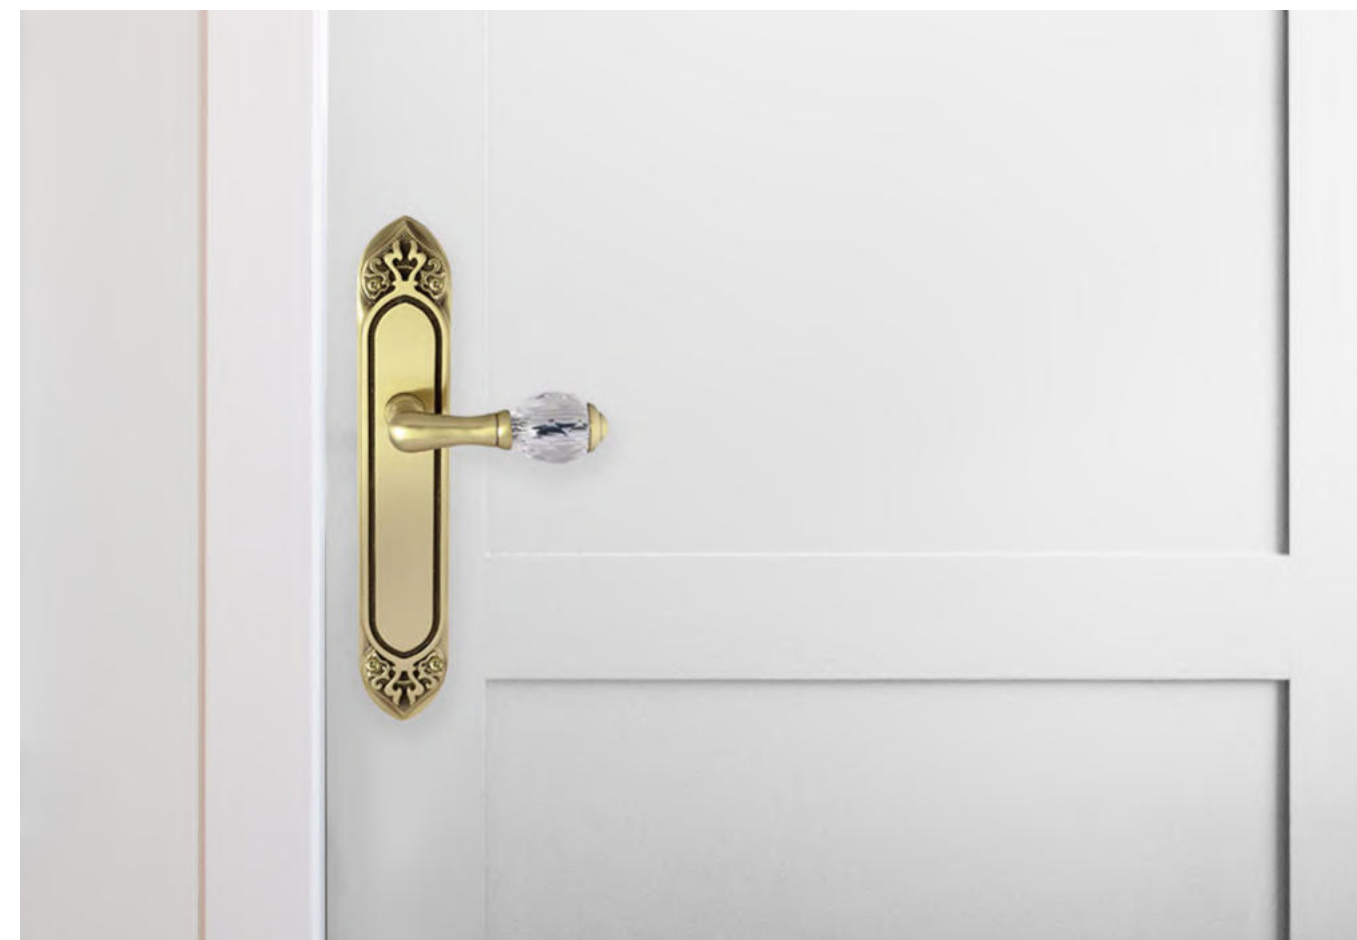

0EY044.000.01

Europrofile keyhole escutcheon Ø 66mm - Individual sale (1 unit)

0WC044.6MM.01

Privacy button Ø 66mm

0A4440.N00.71

Door handle on large plate with black Swarovski crystal 60x400mm - Set (2 units)