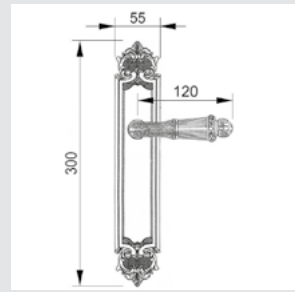

0A3870.000.**
Door handle on plate