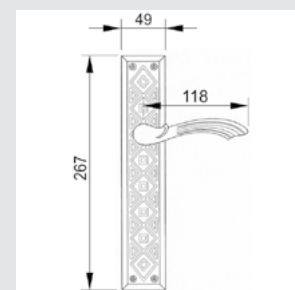

OA1975.85Y.**
Door handle on plate with keyhole europrofile 85mm

OEY064.000.**
Keyhole escutcheon - Individual sale

OBC064.000.**
Keyhole escutcheon - Individual sale

OWC064.6MM.**
Privacy button

ON6032.A00.**
Door pull handle on roses