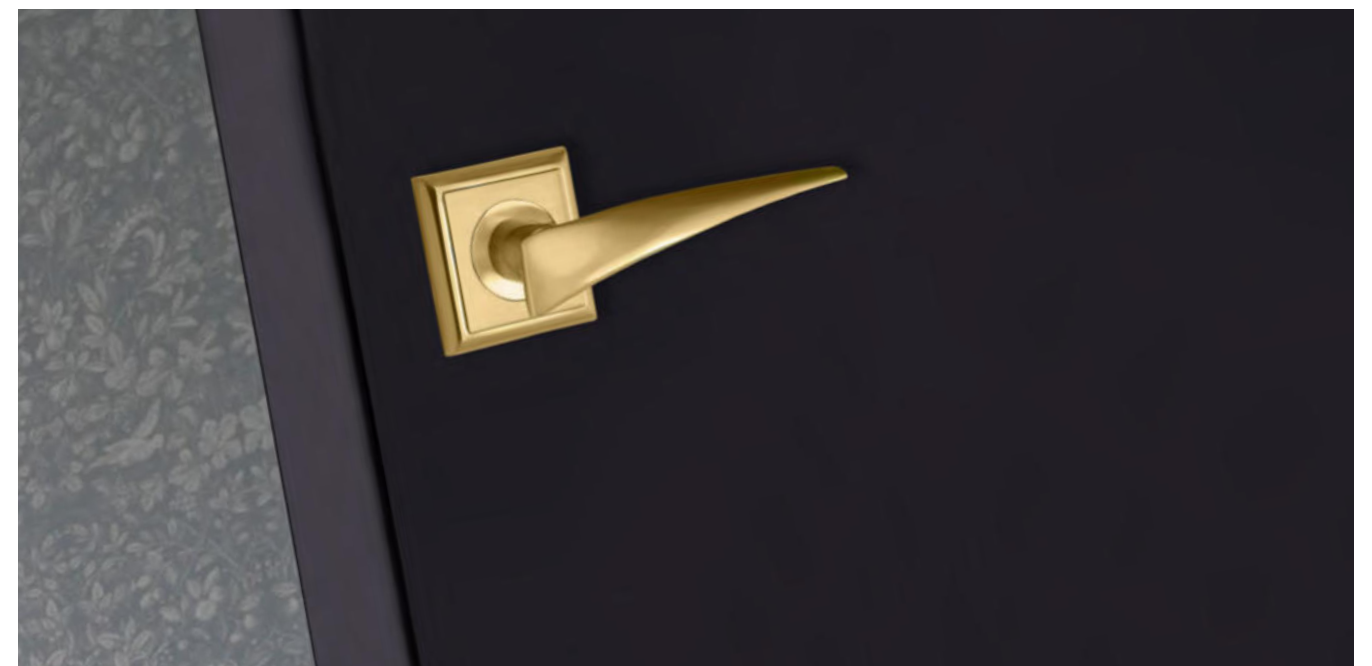

ON6403.000.22

Door pull handle on roses
60x 205 - Individual sale (1unit)

OM4704.000.22

Door pull handle on plate
49x267 -Individual sale (1unit)

OV0752.D00.22

Window handle
30x 65 - Individual sale (1unit)