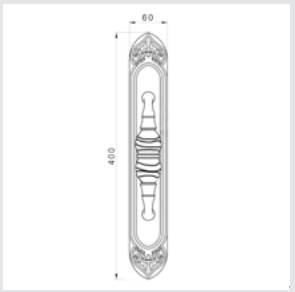

● OM4406.TG0.**
*Door pull handle on plate with
tiger's eye stone - Individual sale -*