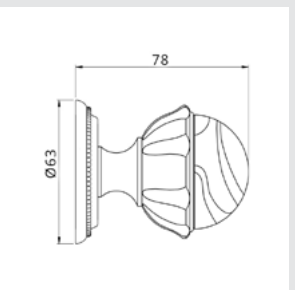

OEY085.000.**

Keyhole escutcheon with pearl pattern - Individual sale

OWC085.6MM.**

Privacy button with pearl pattern - Individual sale

● OZ5785.TG0.**

Furniture knob with pearl pattern and tiger's eye gemstone - Individual sale