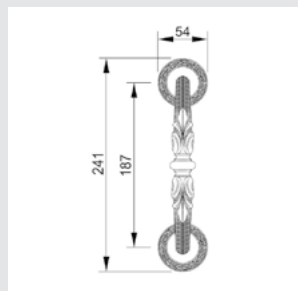

0N6505.000.**
Door pull handle on roses - Individual sale -