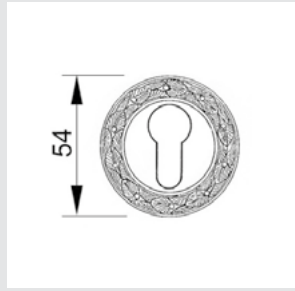

0EY065.000.**
Keyhole escutcheon - Individual sale