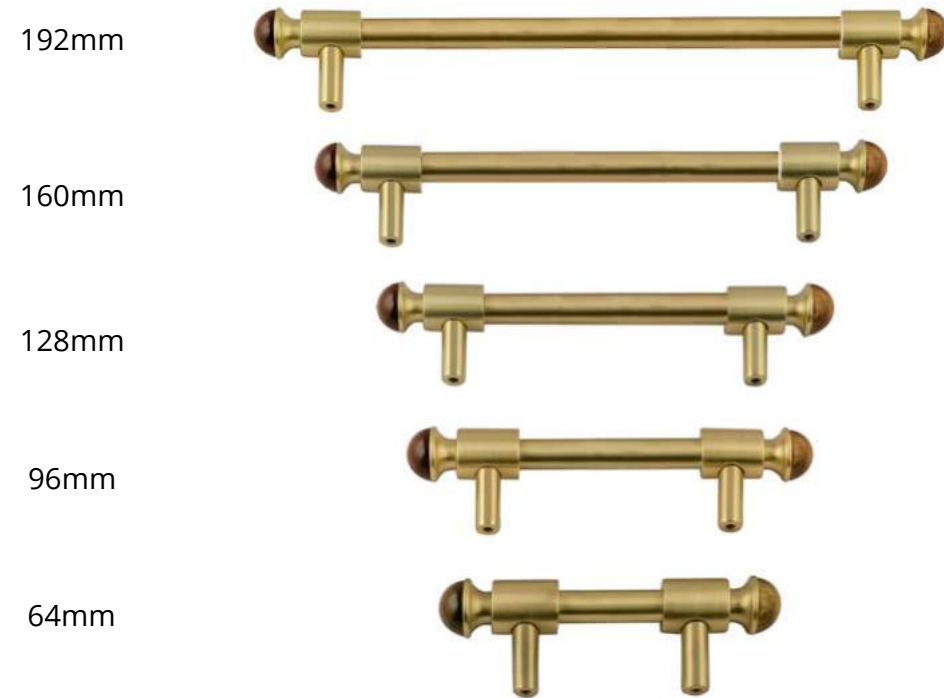

NATURAL MAGNETISM

Feel the magnetism of nature through this jewellery-like collection with gemstones. Natural stones such as quartz from igneous rocks that crystallise deep in volcanic magma, tiger's eye with its captivating veins full of contrasts, malachite with its characteristic hypnotic green hue, or the precious bluish lapis lazuli that transports you to the depths of the earth, give this simple and elegant handle design a unique touch of distinction.

192mm	OT5000.TG192.30	OT5000.ML192.30	OT5000.LP192.30	OT5000.QT192.30	OT5000.QTP192.30
160mm	OT5000.TG160.30	OT5000.ML160.30	OT5000.LP160.30	OT5000.QT160.30	OT5000.QTP160.30
128mm	OT5000.TG128.30	OT5000.ML128.30	OT5000.LP128.30	OT5000.QT128.30	OT5000.QTP128.30
96mm	OT5000.TG96.30	OT5000.ML96.30	OT5000.LP96.30	OT5000.QT96.30	OT5000.QTP96.30
64mm	OT5000.TG64.30	OT5000.ML64.30	OT5000.LP64.30	OT5000.QT64.30	OT5000.QTP64.30