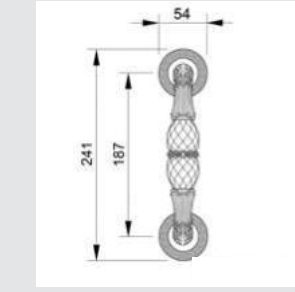

0N7005.S00.**
0N7005.SN0.**
Door pull handle on roses with Swarovski crystal - Individual sale -