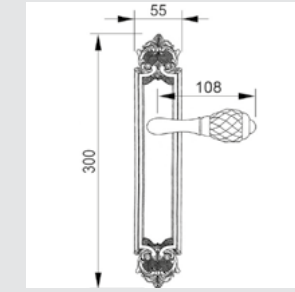

0A3840.000.**
0A3840.N00.**
Door handle on plate with Swarovski crystal