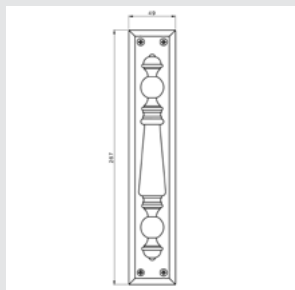

OM4731.A00.**
Door pull handle on plate