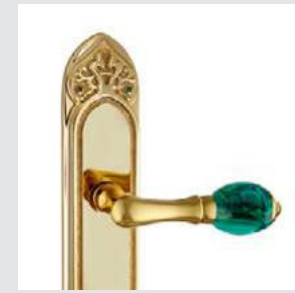

OY044.000.**
Keyhole escutcheon - Individual sale

OBC044.000.**
Keyhole escutcheon - Individual sale

OWC044.6MM.**
Keyhole escutcheon - Individual sale

● OZ5747.TG0.**
*Furniture knob with tiger's eye stone
- Individual sale*