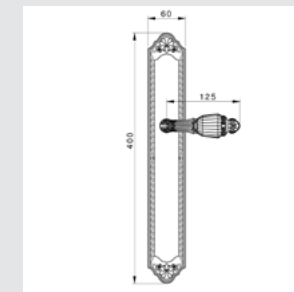

0A2941.B00.**
0A2941.N00.**
Door handle on plate with Swarovski crystal