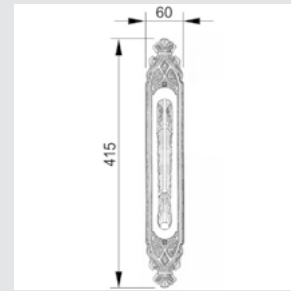

0M3402.000.**
Door pull handle on plate - Individual sale -