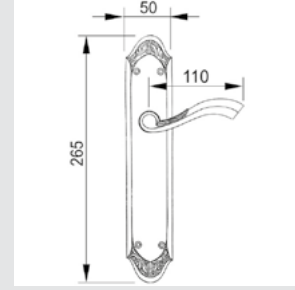

0A1438.000.**
Door handle on plate