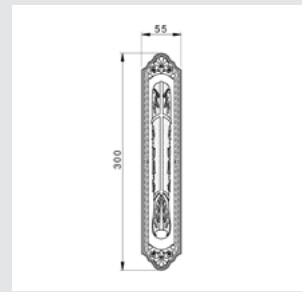

0M3203.000.**
Door pull handle on plate - Individual sale -