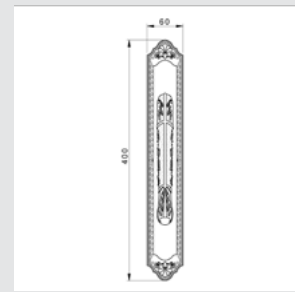

0M2903.000.**
Door pull handle on plate - Individual sale -