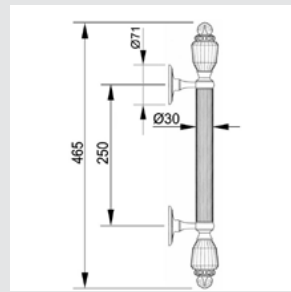

Set - 0N4767.C00.**
Individual sale - 0N4766.C00.**
Door pull handle on roses