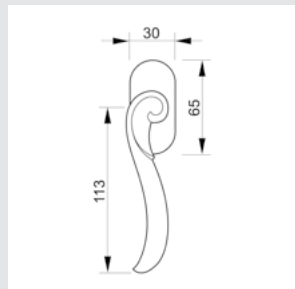

For right hand - 0V0794.D00.**
For left hand - 0V0794.Z00.**
Window handle - Individual sale