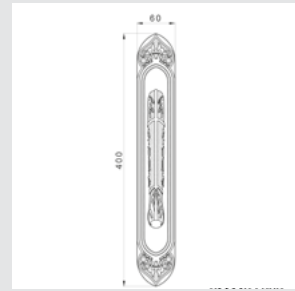

0M4403.000.**
Door pull handle on plate - Individual sale -