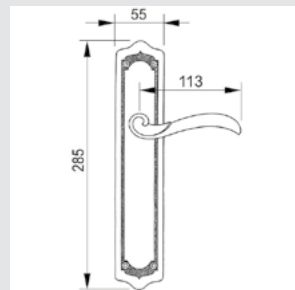

0A9400.000.**
Door handle on plate