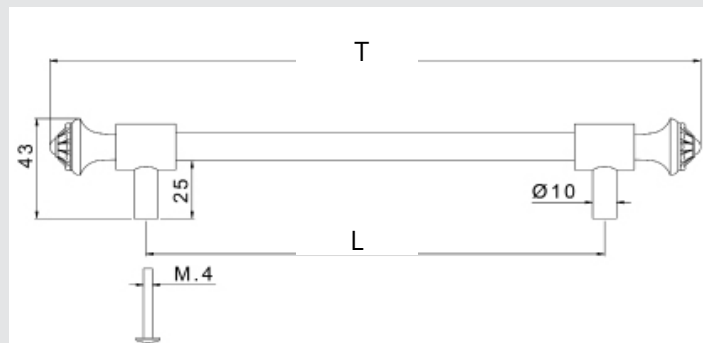

FURNITURE HANDLES

WITH DECORATIVE
HANDICRAFT
DETAILS

OT5033.***.** L = 192 160 128 96 64
T = 255 223 190 159 127

FURNITURE HANDLES

WITH DECORATIVE
SWAROVSKI CRYSTAL
DETAILS

OT5000.S192.** L = 192 160 128 96 64
OT5000.SN160.** T = 257 225 194 162 129