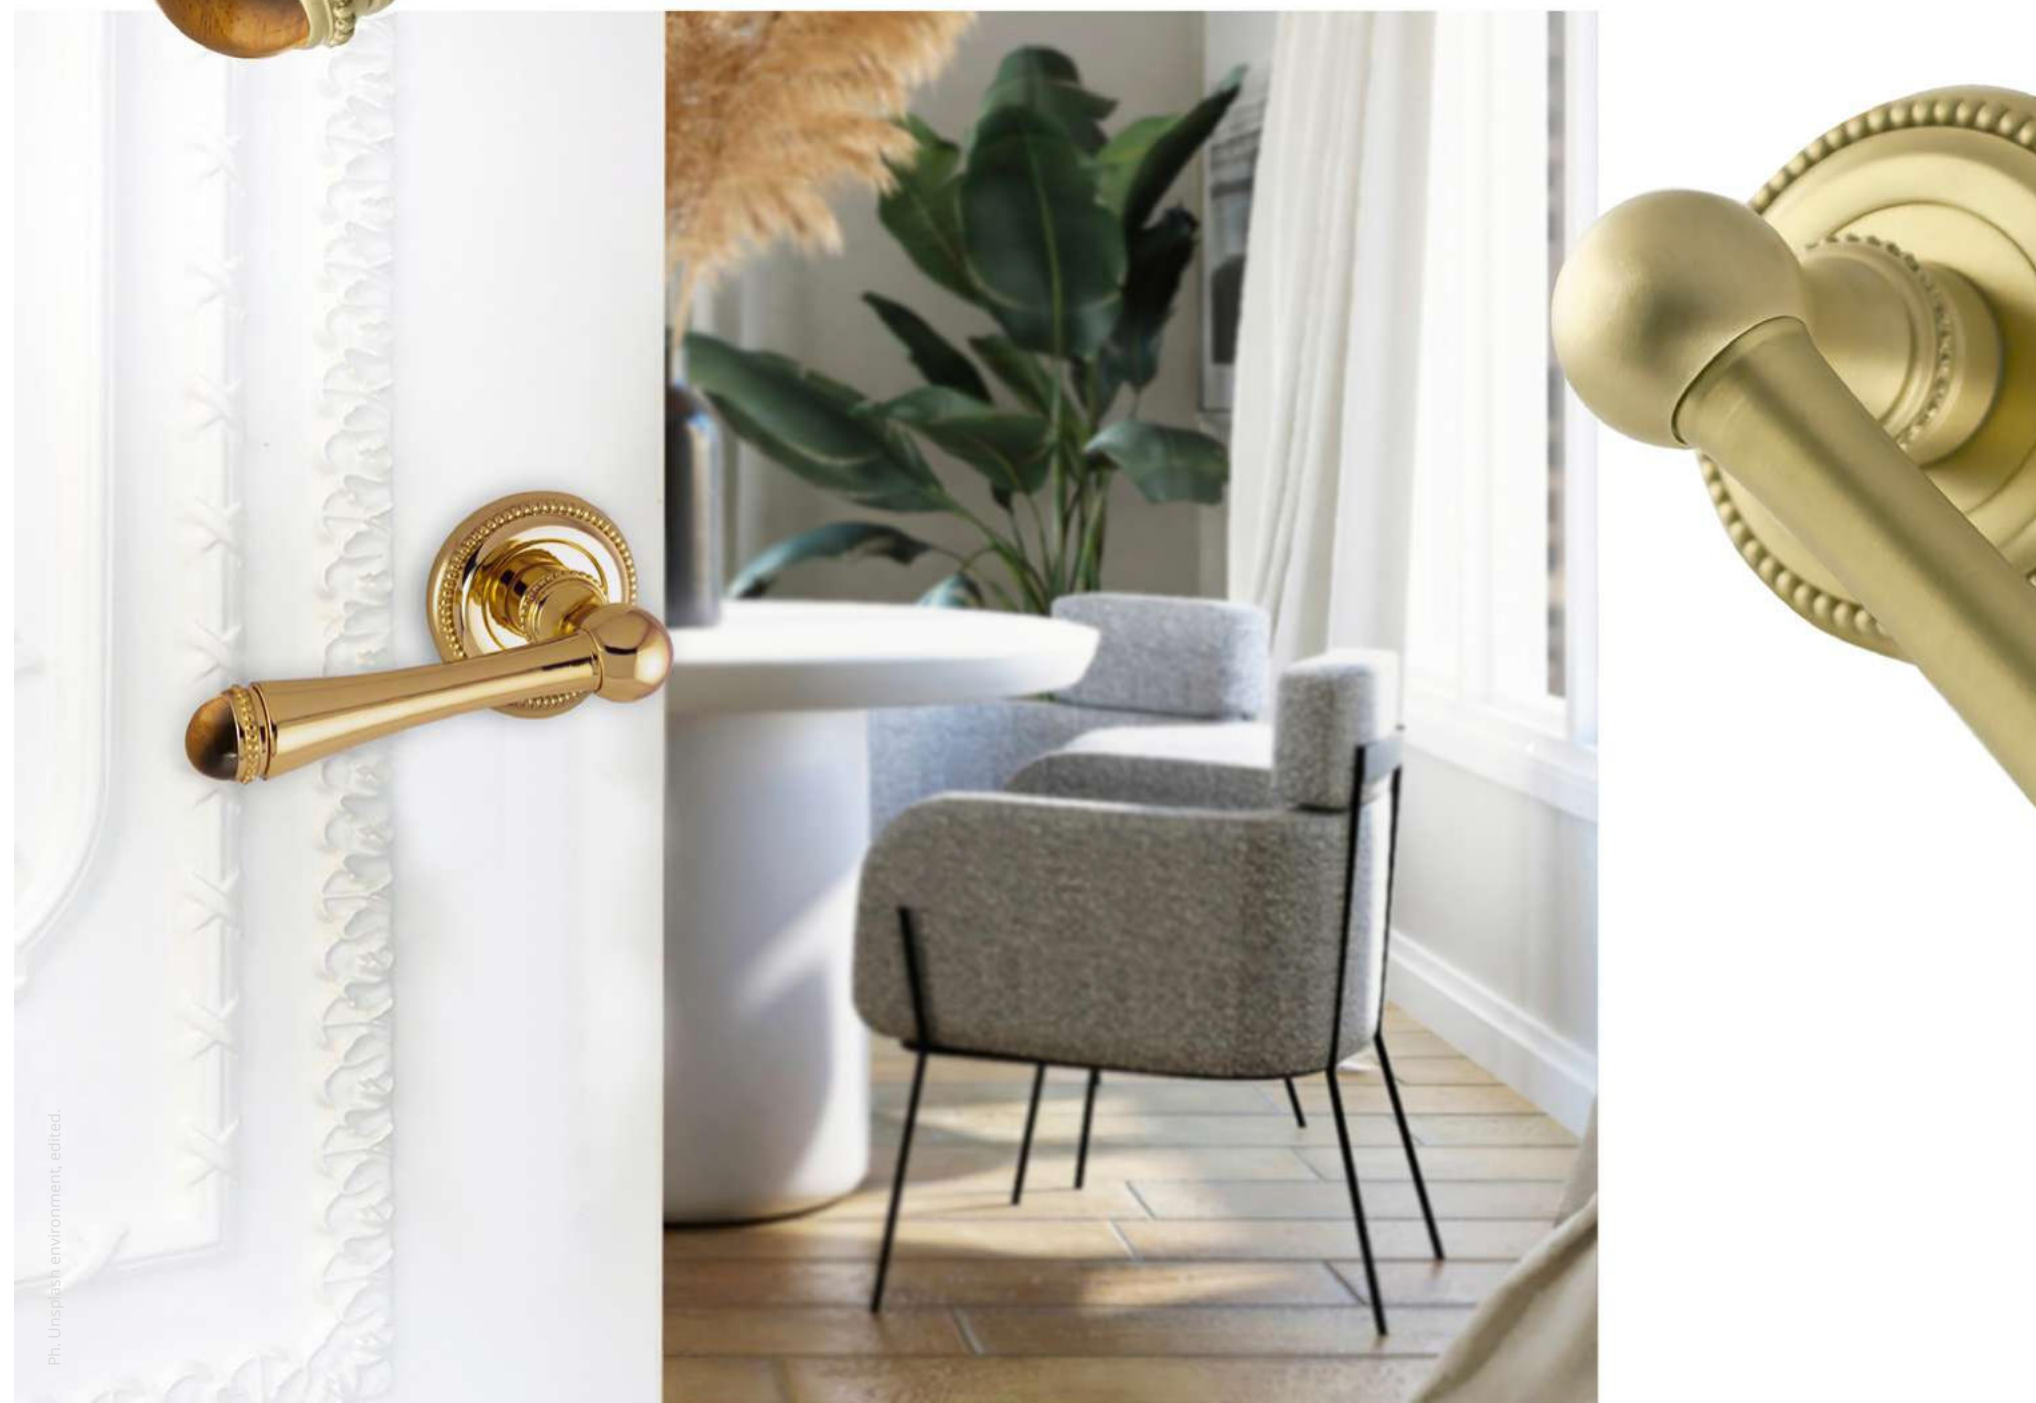

Open the Doors to the Beauty and Elegance of Nature with METROPOLIS PRECIOUS Collection

MIX & MATCH

OUR GEMSTONES

Ph. Unsplash environment, edited.

YOU CAN MATCH OUR GEMSTONES ACCORDING TO YOUR DECORATIVE NEEDS.

The collection is available with clear or rose Quartz, Malachite, Tiger's eye and lapis lazuli gemstone.