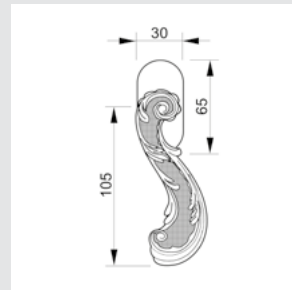

For right hand - 0V0716.D00.**
For left hand - 0V0716.Z00.**
Window handle - Individual sale