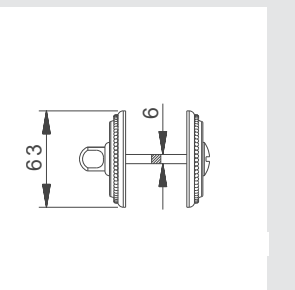

OWC085.6MM.**
Privacy button with pearl pattern