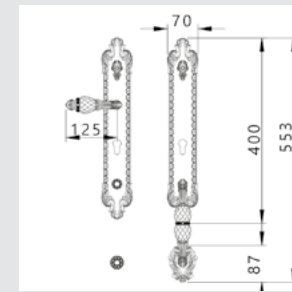

0J2407.S85Y.**
0J2407.SN85Y.**
Entrance door set keyhole europrofile 85mm left and Swarovski crystal