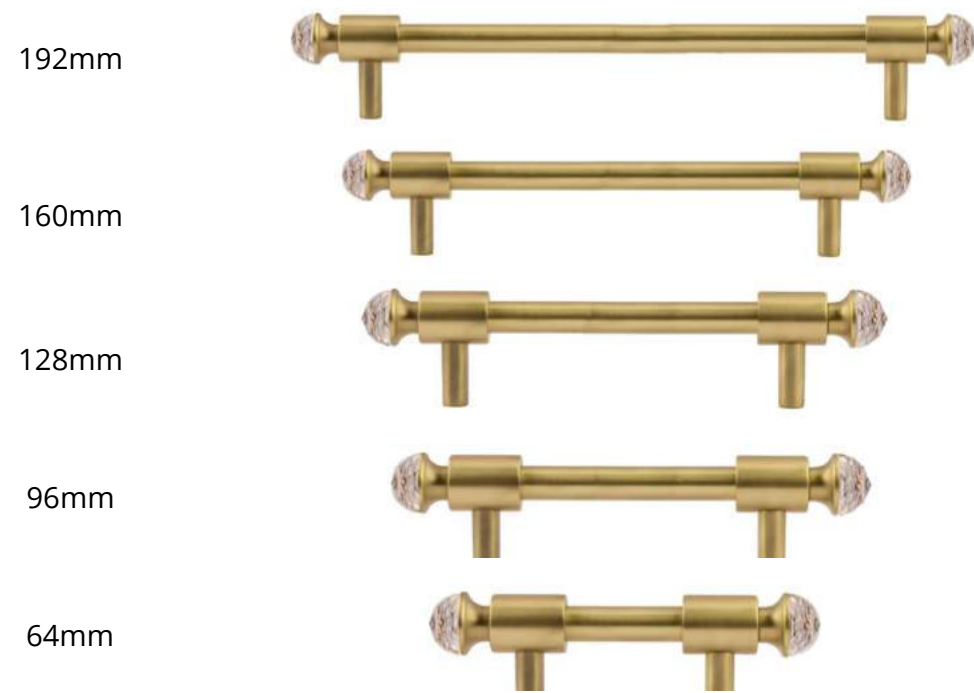

BRIGHT SOUL

With a brilliance that is unique in the world, Swarovski crystal has inspired our faucet and hardware designs to create authentic and dazzling creations. These exclusive handles, available in clear or black Swarovski crystal, have been created to add sparkle, charm and glamour to your everyday life.

192mm	0T5000.S192.30	0T5000.SN192.30
160mm	0T5000.S160.30	0T5000.SN160.30
128mm	0T5000.S128.30	0T5000.SN128.30
96mm	0T5000.S96.30	0T5000.SN96.30
64mm	0T5000.S64.30	0T5000.SN64.30