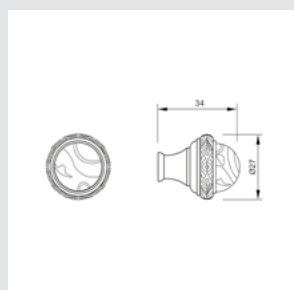

● OZ5743.ML0.**
Furniture knob with malachite stone - Individual sale -