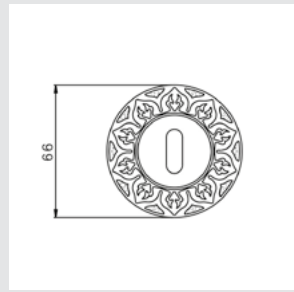

OBC044.000.**
Keyhole escutcheon - Individual sale