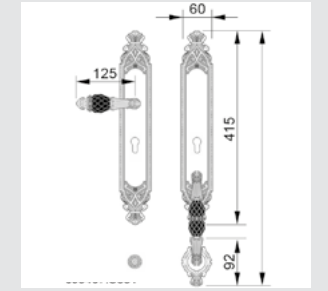

0J3407.S85Y.**
0J3407.SN85Y.**
Entrance door set with keyhole europrofile 85mm with Swarovski crystal