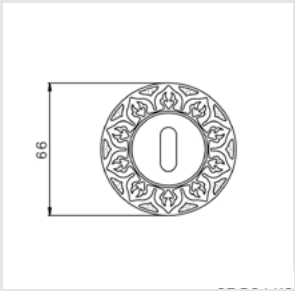

0BC044.000.**
Keyhole escutcheon - Individual sale