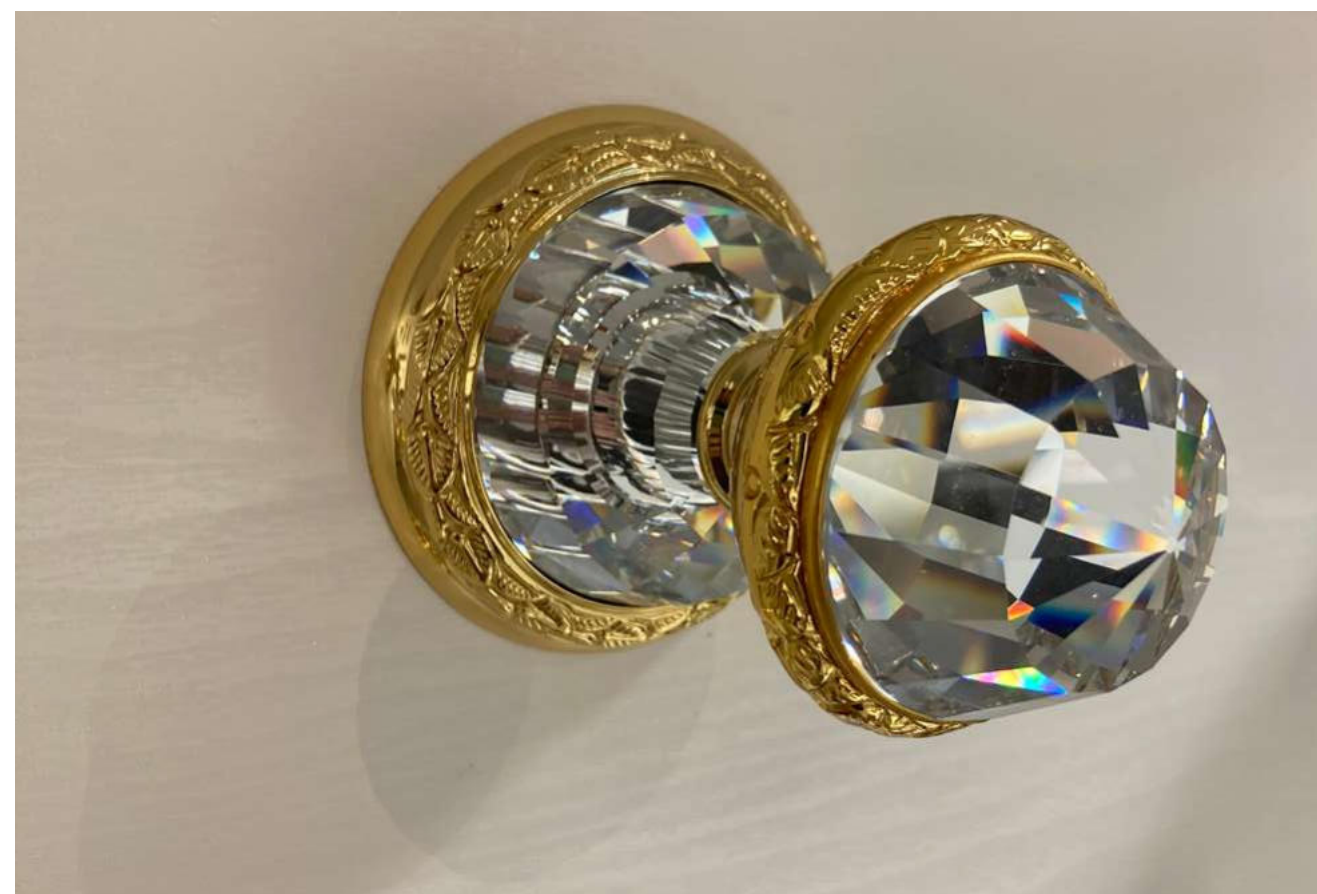

OR6241.B00.50

Door handle on roses with exclusive Swarovski crystals
ø80mm - Set (2 units)

0P6248.000.01

Door turn knob
with exclusive Swarovski crystals
ø 82 - Set (2 units)

0P6248.000.50

Door turn knob
with exclusive Swarovski crystals
ø 82 - Set (2 units)

0N6204.000.01

Pull handle with exclusive
Swarovski crystal
ø82x295 - Individual sale (1 unit)

0P6548.000.01

Door turn knob
with exclusive Swarovski crystals
ø 54 - Set (2 units)

EY2719.B00.01

Keyhole scutcheon euro type
ø 65 - Individual sale (1 unit)

Photo provided by Montelux

OR6260.000.**
Door handle on roses

OR6216.000.**
Door handle on roses

OR6220.000.**
Door handle on roses

OR6234.000.**
Door handle on roses with exclusive Swarovski crystal

OR6263.000.**
Door handle on roses with exclusive Swarovski crystal