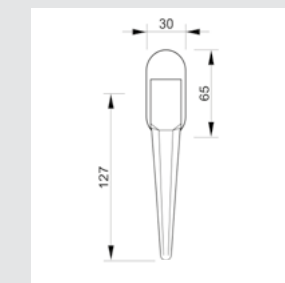

0V0754.000.**
Window handle - Individual sale