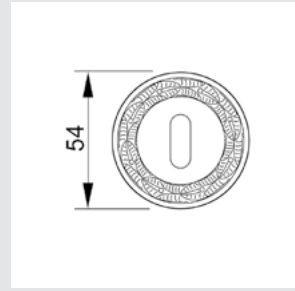

0BC065.000.**
Keyhole escutcheon - Individual sale