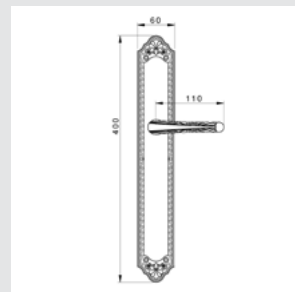

0A2932.000.**
Door handle on large plate