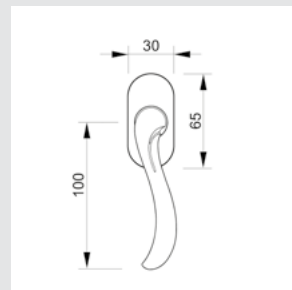

For right hand - 0V0795.D00.**
For left hand - 0V0795.Z00.**
Window handle - Individual sale