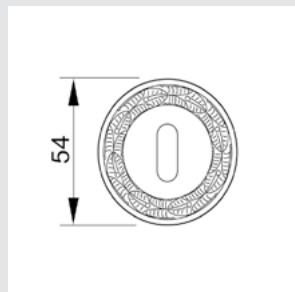

0BC065.000.**

Keyhole escutcheon - Individual sale