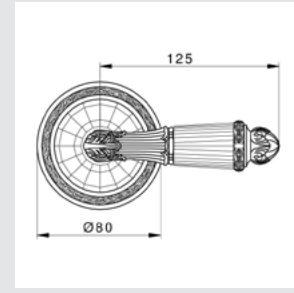

OR6220.000.**
Door handle on roses