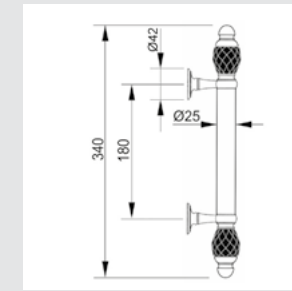

Set - 0N4777.000.**
Individual sale - 0N4776.000.**
Door pull handle on roses

Set - 0N4485.000.**
Individual sale - 0N4484.000.**
Door pull handle on roses

With crystal

Set - 0N4761.000.**
Individual sale - 0N4760.000.**
Door pull handle on roses