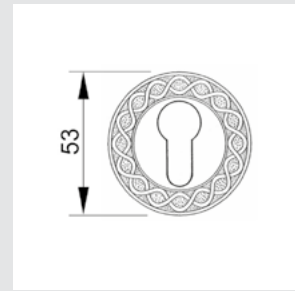

0EY070.000.**
Keyhole escutcheon - Individual sale