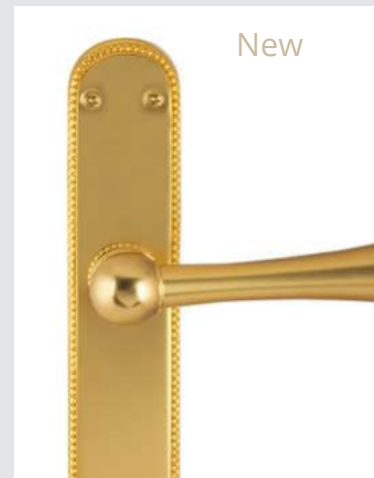

11 Matt Gold