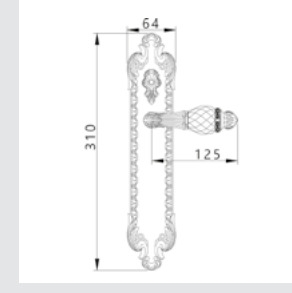

0A2841.000.**
0A2841.N00.**
Door handle on plate with Swarovski crystal