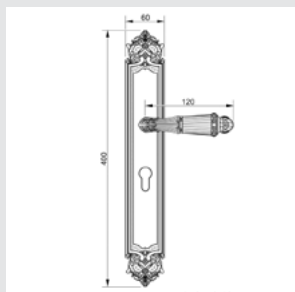

0A3720.85Y.**
Door handle on plate with keyhole