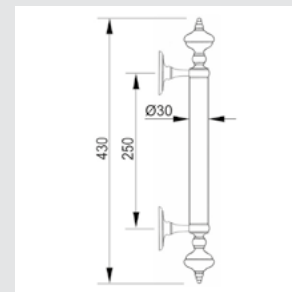

Set (2 units) 0N4765.000.01
Individual sale (1 unit) 0N4764.000.01
Door pull handle on roses - 340 mm