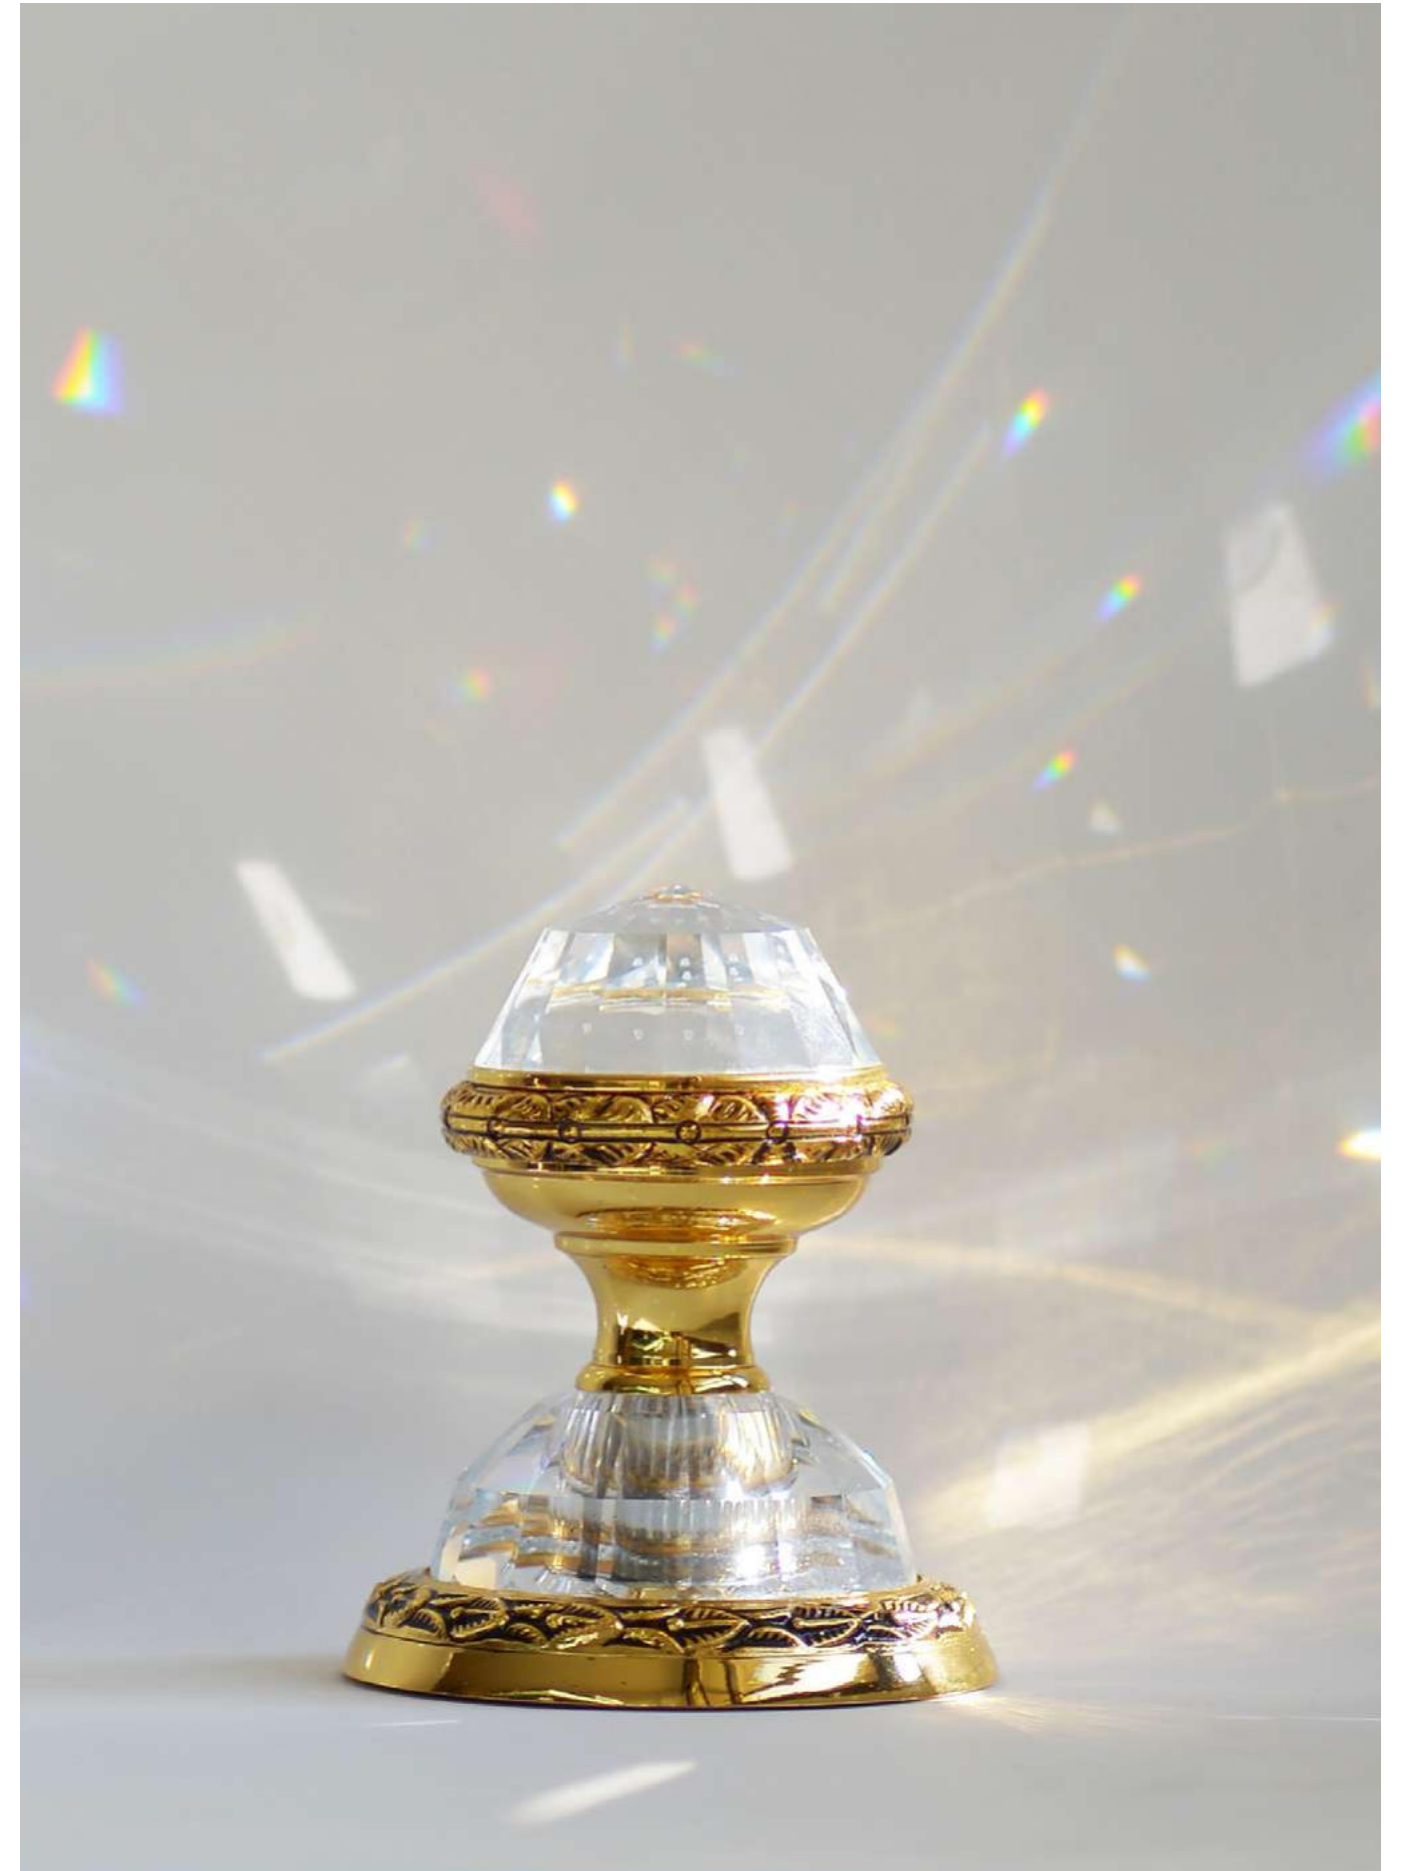

The crystal combined with its impeccable design transports us to the purest royalty.