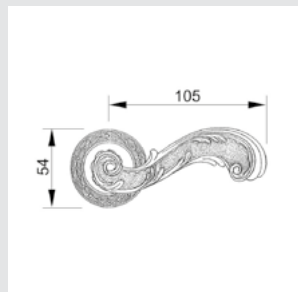

ON6505.ST0.01

Door pull handle on rosettes
54x96 mm - Individual sale (1 unit)

0A1716.000.**
Door handle on plate

0A1720.85Y.**
Door handle on plate with keyhole

0A1616.000.**
Door handle on large plate

0J1606.85Y.**
Entrance door set with keyhole europrofile 85mm