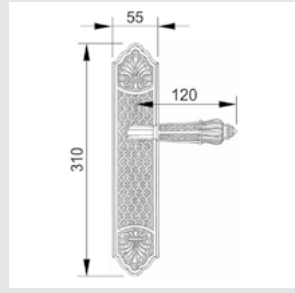

Door handle on roses
Ø 54mm - Set (2 units)

0R7041.N00.71

Door handle on roses
Ø 54mm - Set (2 units)

0A3041.000.71

Door handle on large plate
60x413mm - Set (2 units)

0N7005.S00.01

Door pull handle on roses
54x239mm - Individual sale (1 unit)

0N7005.SN0.01

Door pull handle on roses
54x239mm - Individual sale (1 unit)

0J3007.SNZ85.71

Entrance door set with keyhole europrofile 85mm
60x466mm - Fixed knob

0J3007.SZ85.01

Entrance door set with keyhole europrofile 85mm
60x466mm - Fixed knob

0M3005.S00.44

Door pull handle on plate
60x413mm - Individual sale (1 unit)

0M3005.SN0.01

Door pull handle on plate
60x413mm - Individual sale (1 unit)

0A3130.000.**
Door handle on plate

0A3030.000.**
Door handle on large plate