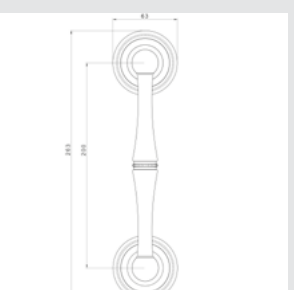

ON8532.000.**
Door pull handle on roses with pearl pattern