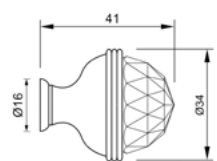

OZ5741.B00.**
OZ5741.BN0.**
Furniture knob with Swarovski crystal - Individual sale

OZ5738.B00.**
OZ5738.BN0.**
Furniture knob with Swarovski crystal - Individual sale