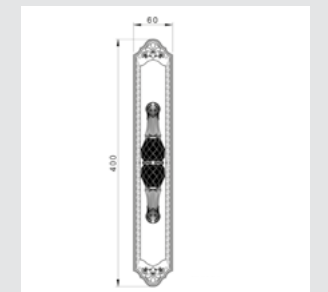

0M2905.SN0.**
0M2905.S00.**
Door pull handle on plate with Swarovski crystal - Individual sale -