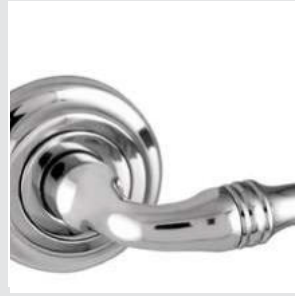

METROPOLIS
Waves