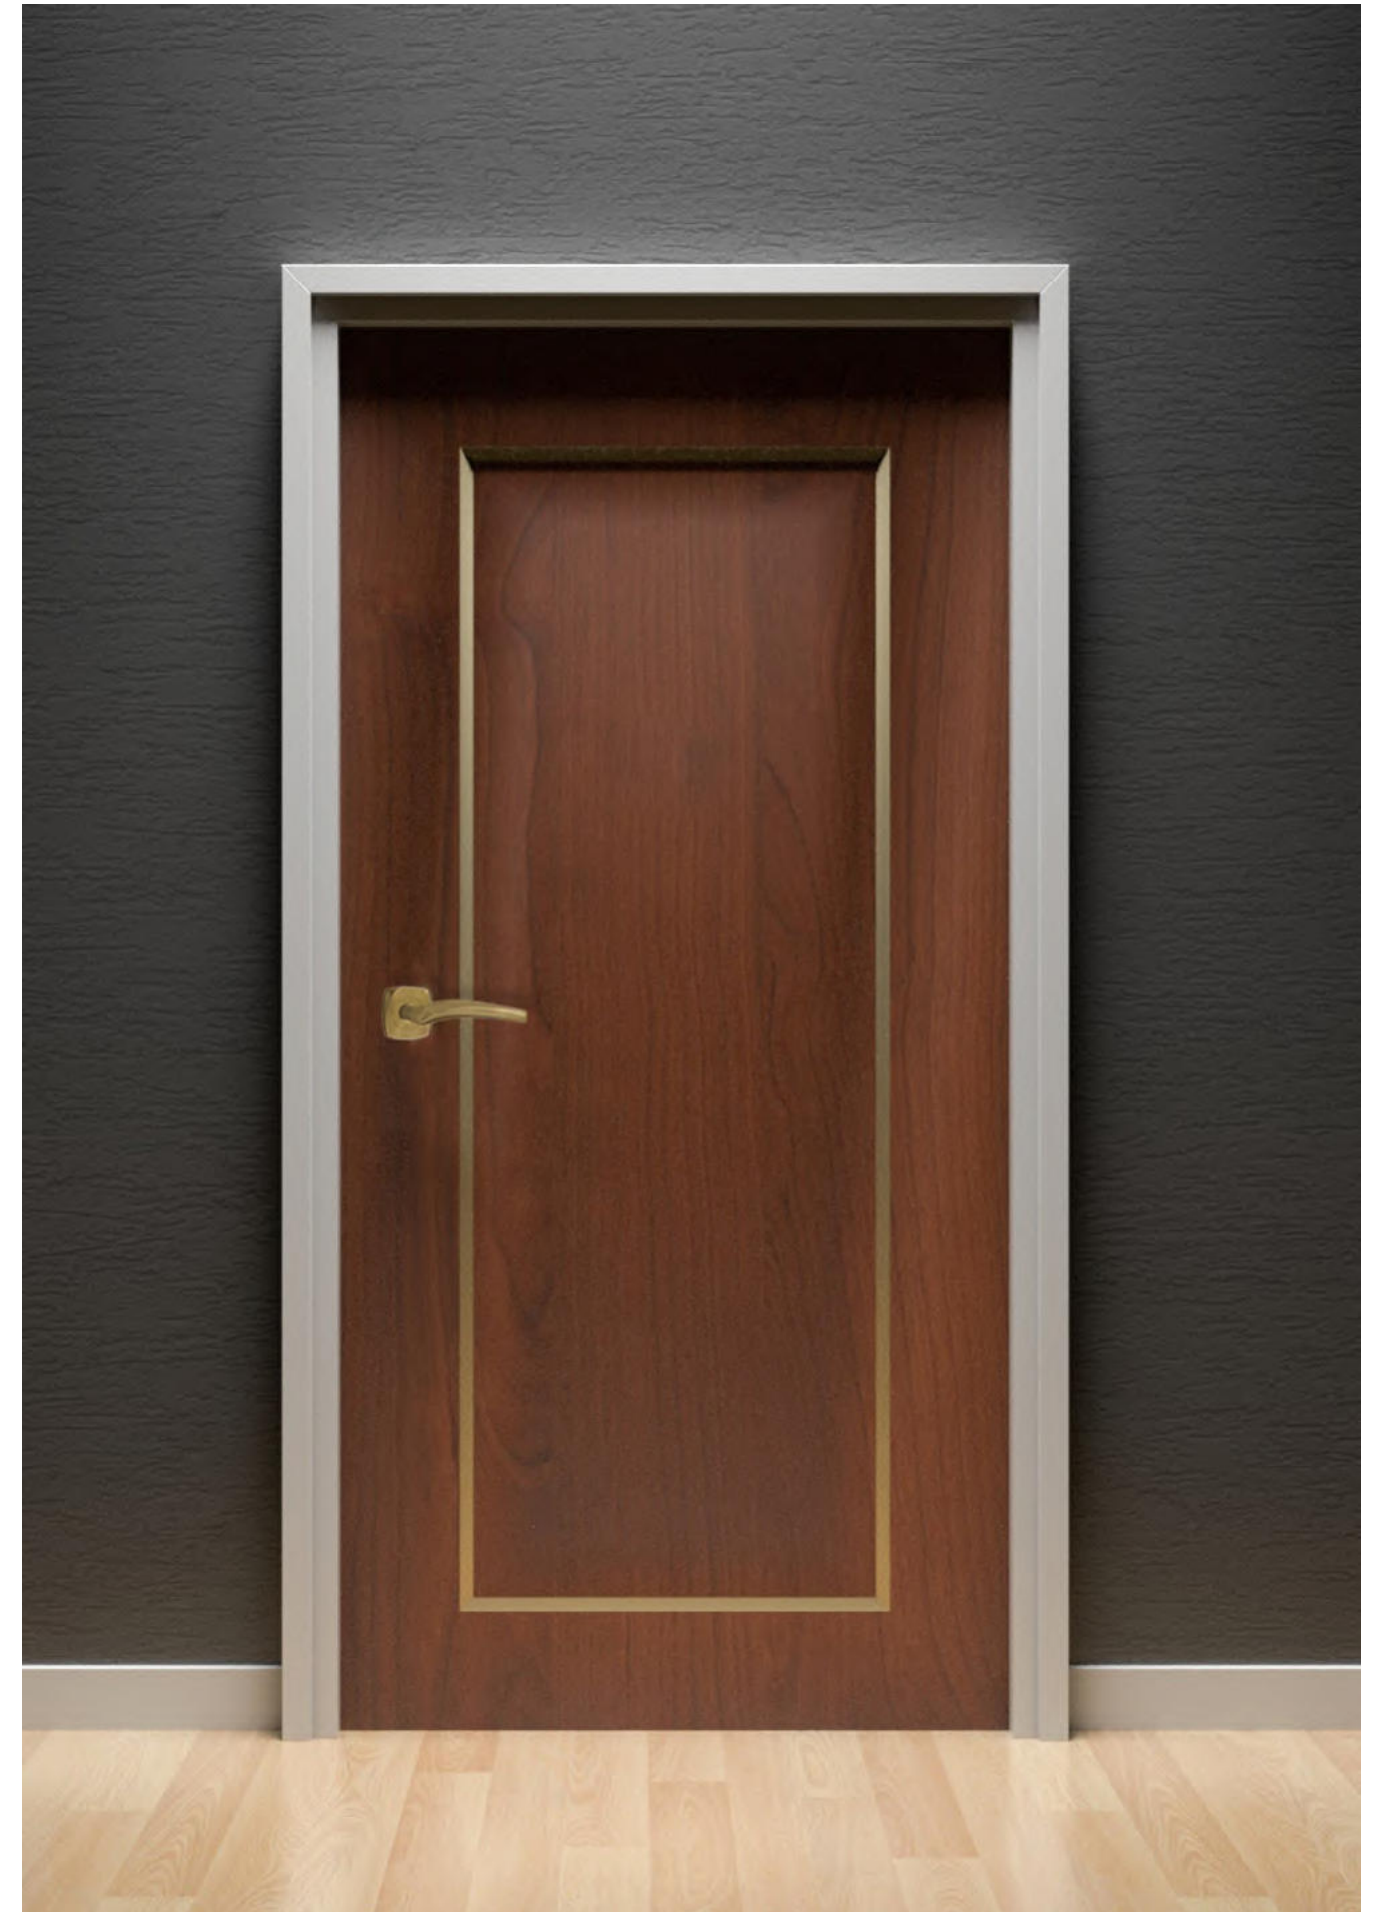

0N6802.000.22

Door pull handle on roses
54x199 - Individual sale (1unit)

0M1304.000.45

Door pull handle on plate
50x265 - Individual sale (1unit)

0V0753.D00.22

Window handle
30x65 - Individual sale (1unit)