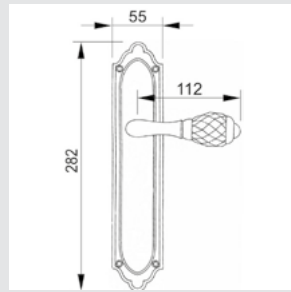

0A4340.000.**
0A4340.N00.**
Door handle on roses
with Swarovski crystal

0A9240.000.**
0A9240.N00.**
Door handle on roses
with Swarovski crystal

0R6040.000.**
0R6040.N00.**
Door handle on roses
with Swarovski crystal