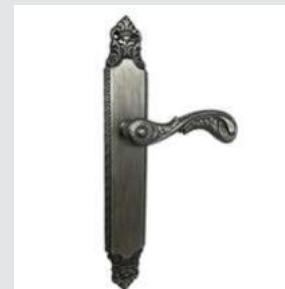

0A4330.000.01

Door handle on plate
55x282mm - Set (2 units)

0A9400.000.30

Door handle on plate
55x285mm - Set (2 units)

0A8400.Y85.44

Door handle on large plate
45x290mm - Set (2 units)

0A6400.000.71

Door handle on plate
50x305mm - Set (2 units)

0A0695.000.**
Door handle on plate

0A1438.000.**
Door handle on plate

0A9400.000.**
Door handle on plate

0A4330.000.**
Door handle on plate

0A8400.Y85.**
Door handle on plate with keyhole
europrofile 85mm

0A6400.000.**
Door handle on plate

MATERIALS

Brass

Complete CLASICA Collection
with our original creations to
combine with all the designs
of the collection.

Among this iconic collection, you will find original door furniture and central knobs, fantastic window handles, elegant door pull handles and door knockers, keyhole and privacy button handles on roses inspired by historical architecture motifs sculpted in pure brass by expert artisan in Spain. This opulent collection gives to the decoration of the space a sophisticated character.