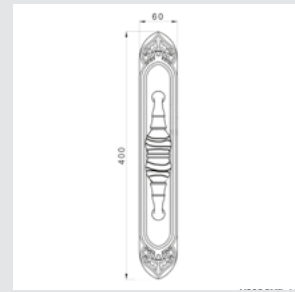

MIHRAB PRECIOUS
WITH MALACHITE STONE

● OA4140.ML0.**
*Door handle on plate with
malachite stone*

● OA4440.ML0.
*Door handle on large plate
malachite stone*

● OR4440.ML0.**
*Door handle on roses
malachite stone*