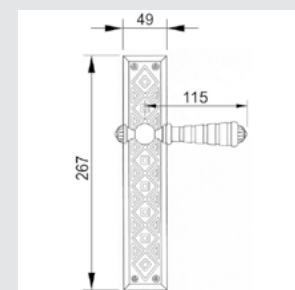

OA4875.000.**
Door handle on large plate