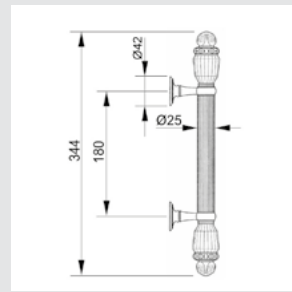

Set - 0N4485.000.**
Individual sale - 0N4484.000.**
Door pull handle on roses

Set - 0N4765.C00.**
Individual sale - 0N4764.C00.**
Door pull handle on roses