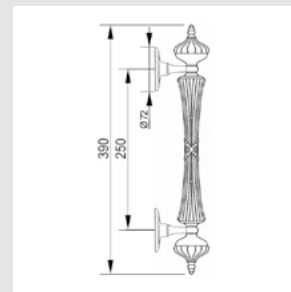

Set (2 units) 0N4765.N00.62
Individual sale (1 unit) 0N4764.N00.62
Door pull handle on roses - 340 mm