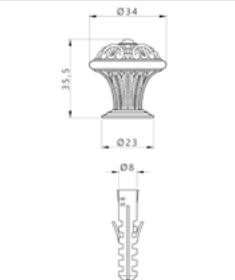

OZ5747.B00.**
OZ5747.BN0.**
Furniture knob with Swarovski crystal - Individual sale

STOPPERS

OX5757.000.**
Door stoppers - Individual sale