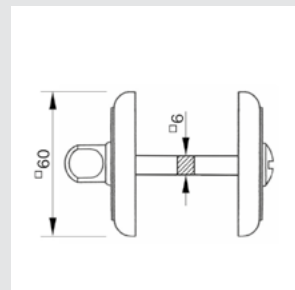

OWC064.6MM.**
Privacy button