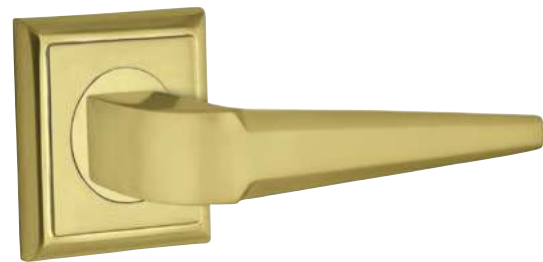

0M2304.000.45
Door pull handle on plate
47x260 - Individual sale (1unit)

0R6454.000.22

Door handle on roses
60x60 - Set (2 units)