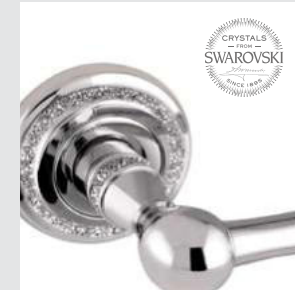

METROPOLIS
Crystals