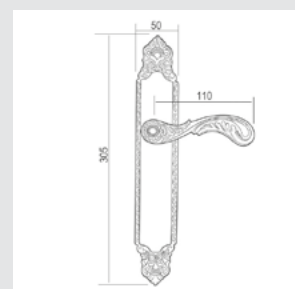

0A4330.000.01

Door handle on plate
55x282mm - Set (2 units)

0A9400.000.30

Door handle on plate
55x285mm - Set (2 units)

0A8400.Y85.44

Door handle on large plate
45x290mm - Set (2 units)

0A6400.000.71

Door handle on plate
50x305mm - Set (2 units)

0A0695.000.**
Door handle on plate

0A1438.000.**
Door handle on plate

0A9400.000.**
Door handle on plate

0A4330.000.**
Door handle on plate

0A8400.Y85.**
Door handle on plate with keyhole
europrofile 85mm