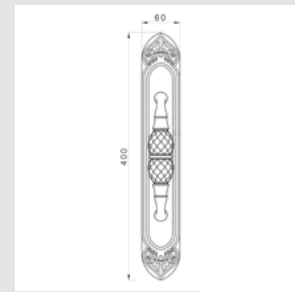

0M4406.S00.**
0M4406.SN0.**
Door pull handle on plate with Swarovski crystal - Individual sale -