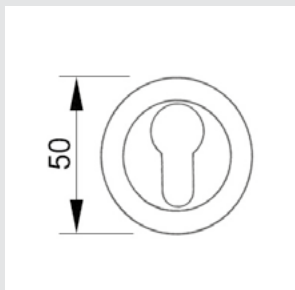

0WC060.6MM.45
Privacy button
ø50mm

 0A4340.000.**
 0A4340.N00.**
 Door handle on roses
 with Swarovski crystal

 0A9240.000.**
 0A9240.N00.**
 Door handle on roses
 with Swarovski crystal

 0R6040.000.**
 0R6040.N00.**
 Door handle on roses
 with Swarovski crystal