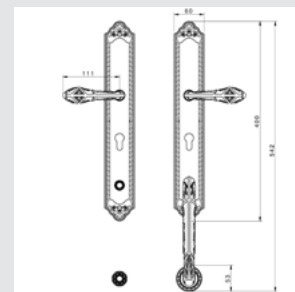

Thread M10 - For doors up to 70 mm thickness.

TYPE OF PRODUCTS

CODE	DESCRIPTION
A	Lever handle set on plate
C	Door fixed knob on plate
D	Door level knob set on plate
F	Door fixed knob on plate
J	Door entrance set - Includes lever handle and pull handle
M	Pull handle on plate
N	Pull handle on roses
P	Knob lever set on roses
R	Lever handle set on roses
S	Privacy knob
V	Window lever handle
EY	Key hole scutcheon rose - Euro profile cylinder hole
WC	Privacy knob set with emergency realise on roses
Z	Furniture knob

VARIATIONS

Possible variations on door hardware products.

CODE	DESCRIPTION
000	Lever handle set without keyhole
100	Half lever handle set - Right opening
200	Half lever handle set - Left opening
85Y	Lever handle set on plate with euro profile keyhole at 85mm
70P	Lever handle set on plate with privacy button at 70mm
90P	Lever handle set on plate with privacy button at 90mm
EY0	Lever handle set on roses with euro profile keyhole escutcheons
BC0	Lever handle set on roses with capsule keyhole escutcheons
BH0	Lever handle set on roses with english/dutch keyhole escutcheons

0WC070.6MM.**
Privacy button

0M3203.000.**
Door pull handle on plate - Individual sale -

0M2903.000.**
Door pull handle on plate - Individual sale -

0N7003.000.**
Door pull handle on roses - Individual sale -

0J2910.85Y.**
Entrance door set with keyhole europrofile 85mm

MATERIALS

Custom your door hardware, you can combine the plate with different handle designs available.

0A3534.000.44
Door handle on plate
55x315mm - Set (2 units)