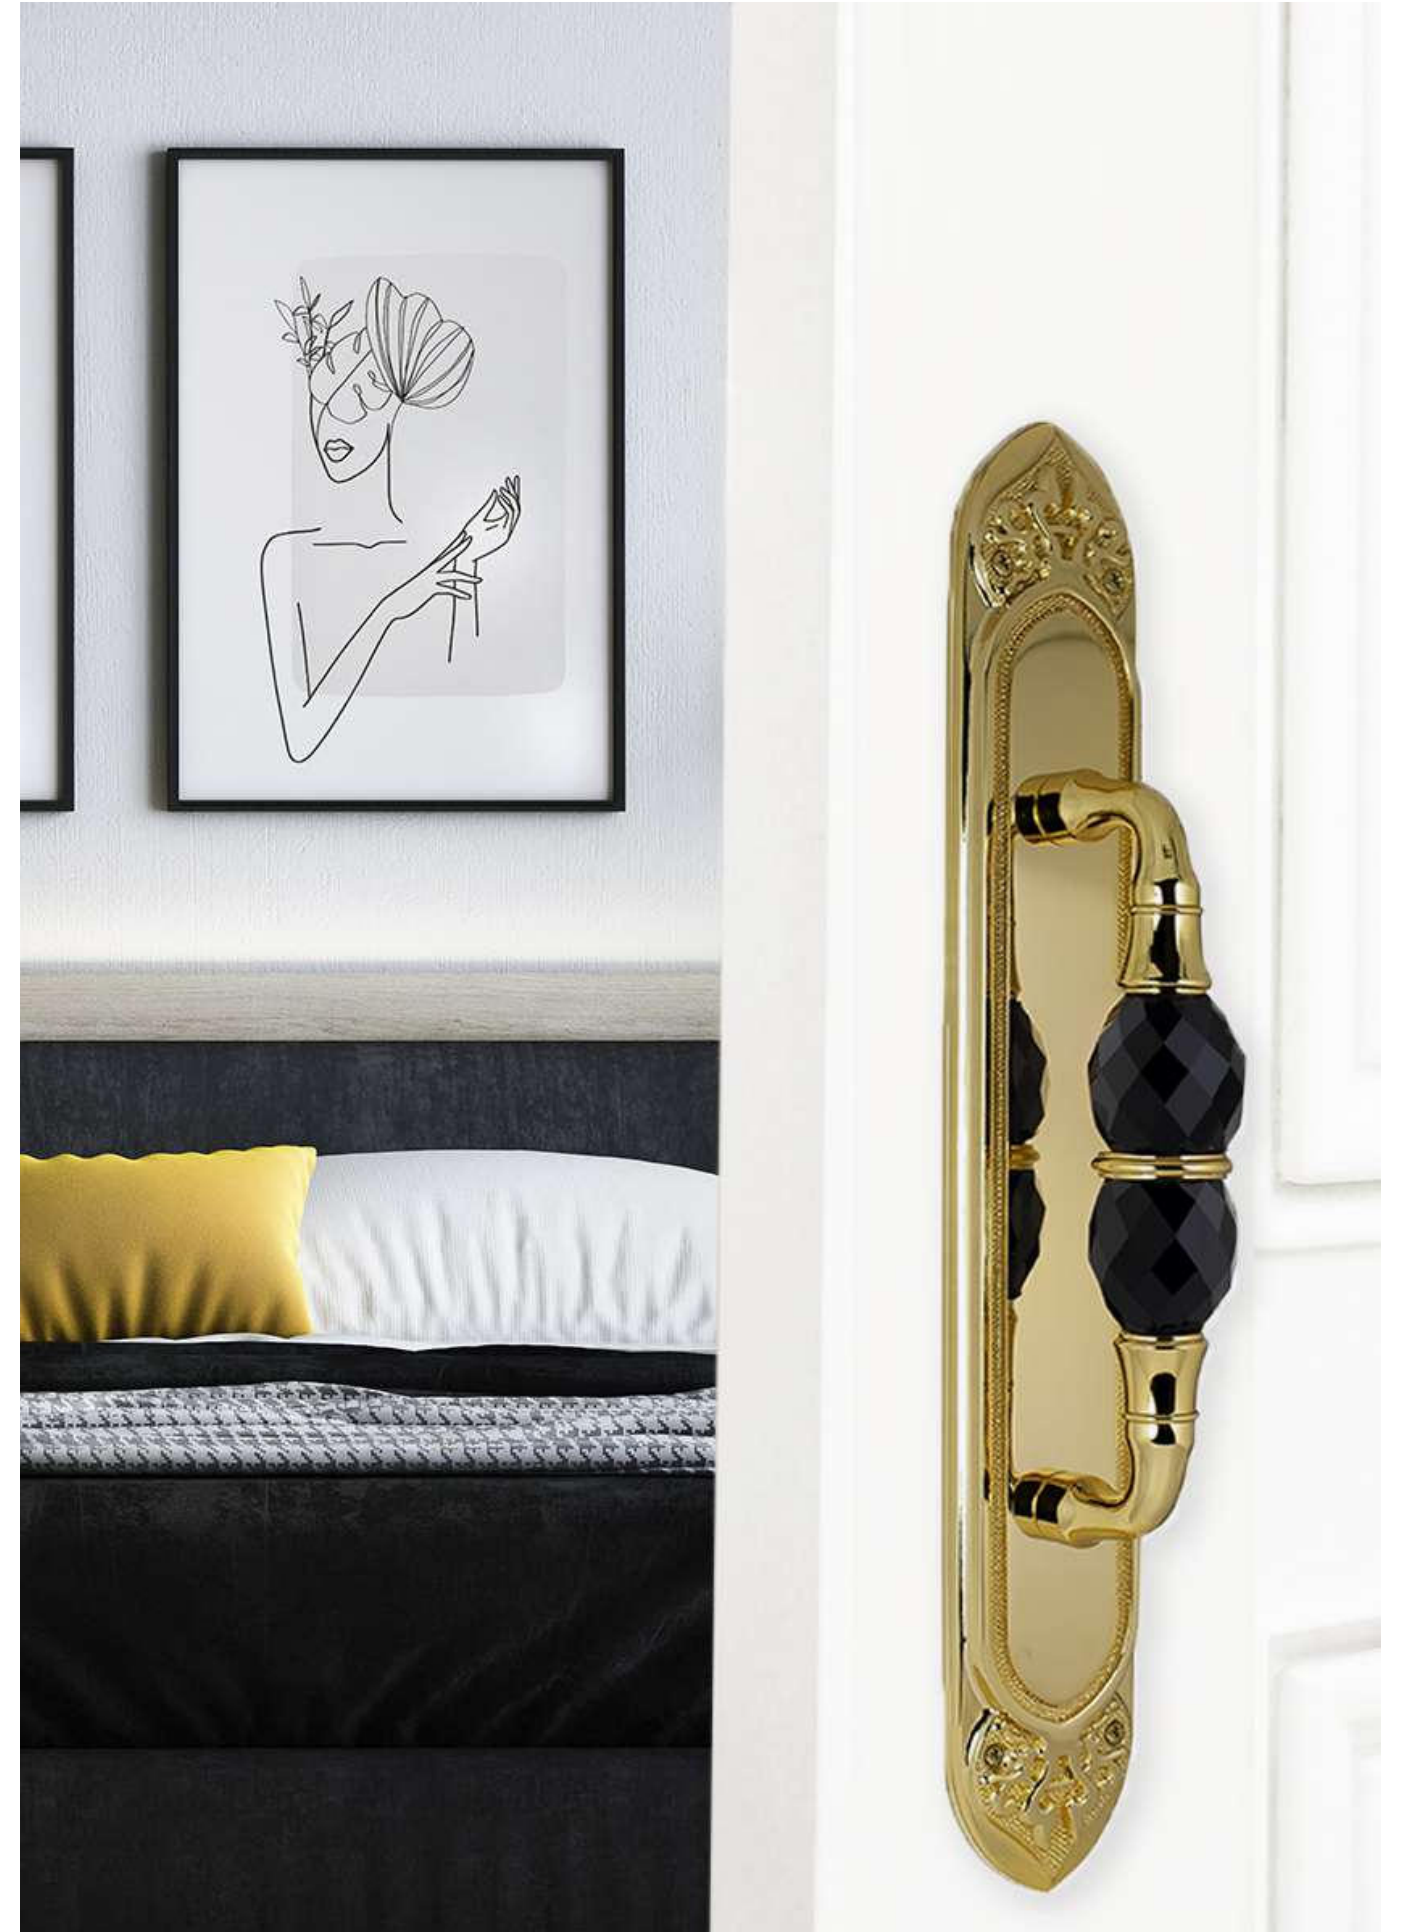

0N4406.S00.01

Door pull handle on roses
66x253mm - Individual sale (1 unit)

0N4406.SN0.01

Door pull handle on roses
66x253mm - Individual sale (1 unit)

0M4406.S00.01

Door pull handle on plate
60x400mm - Individual sale (1 unit)

0M4406.SN0.01

Door pull handle on plate
60x400mm - Individual sale (1 unit)

0A4144.000.**
Door handle on plate

0A4444.000.**
Door handle on large plate

0A4160.000.**
Door handle on plate

With crystal

0A4140.000.**
0A4140.N00.**
Door handle on plate with Swarovski crystal