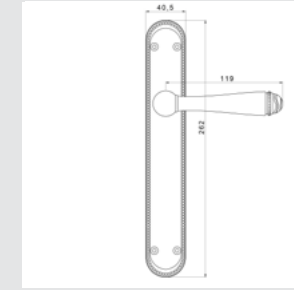

● OA4085.LP0.**

Door handle on plate with pearl pattern and lapis lazuli gemstone