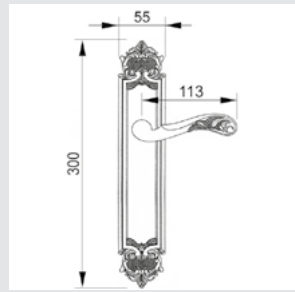

0A3860.000.**
Door handle on plate