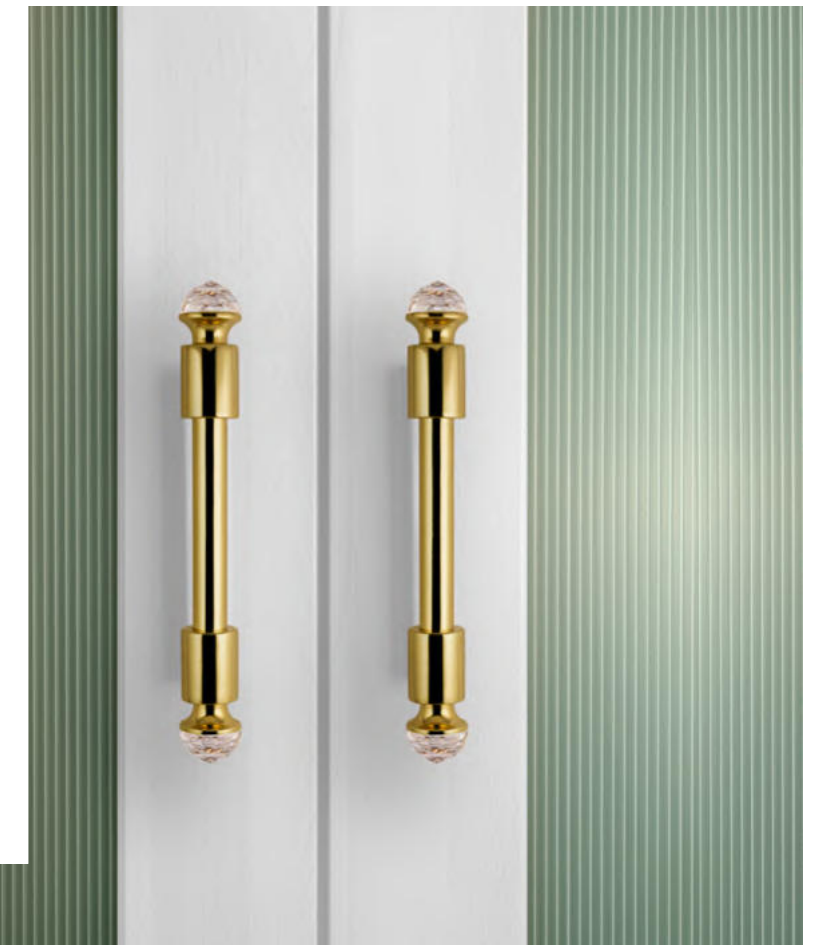

BRIGHT SOUL

With a brilliance that is unique in the world, Swarovski crystal has inspired our faucet and hardware designs to create authentic and dazzling creations. These exclusive handles, available in clear or black Swarovski crystal, have been created to add sparkle, charm and glamour to your everyday life.

192mm	0T5000.S192.30	0T5000.SN192.30
160mm	0T5000.S160.30	0T5000.SN160.30
128mm	0T5000.S128.30	0T5000.SN128.30
96mm	0T5000.S96.30	0T5000.SN96.30
64mm	0T5000.S64.30	0T5000.SN64.30