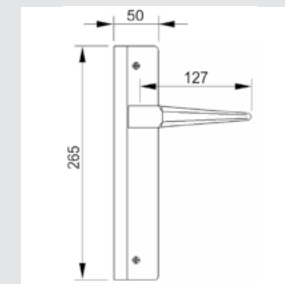

0A4752.000.**
Door handle on plate

0R6452.000.**
Door handle on roses

0M4704.000.**
Door pull handle on plate
- Individual sale -

0WC067.6MM.**
Privacy button

0A2754.000.**
Door handle on plate

0R6454.000.**
Door handle on roses