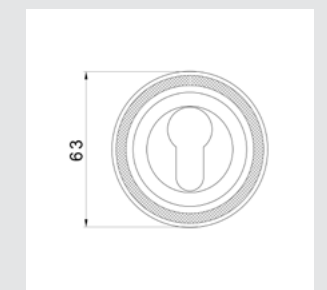

OA0381.000.**
Door handle on plate with Swarovski crystals

OEY081.000.**
Keyhole escutcheon with Swarovski crystals