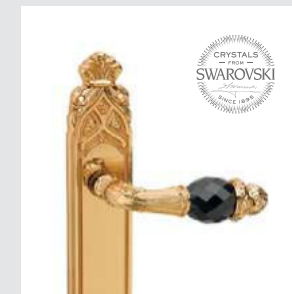

0J3407.S85Y.44

Entrance door set with keyhole europrofile 85mm
60x507mm

0A3534.000.**
Door handle on plate

0A3434.000.**
Door handle on large plate

0R7134.000.**
Door handle on roses

With crystal

0A3541.000.**
0A3541.N00.**
Door handle on plate with Swarovski crystal

0A3441.000.**
0A3441.N00.**
Door handle on large plate with Swarovski crystal

0R7141.000.**
0R7141.N00.**
Door handle on plate with Swarovski crystal and keyhole

0EY073.000.**
Keyhole escutcheon - Individual sale