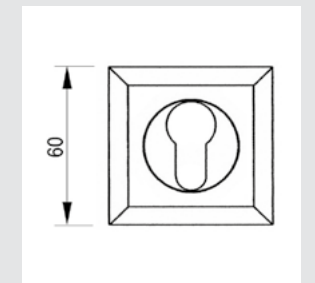

0WC064.6MM.**
Privacy button

0M2702.000.**
Door pull handle on plate
- Individual sale -

0N6403.000.**
Door pull handle on roses
- Individual sale -

0V0754.000.**
Window handle - Individual sale

0EY064.000.**
Keyhole escutcheon
- Individual sale -