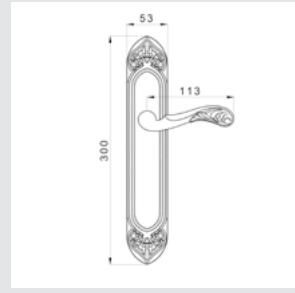

0N4406.S00.01

Door pull handle on roses
66x253mm - Individual sale (1 unit)

0N4406.SN0.01

Door pull handle on roses
66x253mm - Individual sale (1 unit)

0M4406.S00.01

Door pull handle on plate
60x400mm - Individual sale (1 unit)

0M4406.SN0.01

Door pull handle on plate
60x400mm - Individual sale (1 unit)

0A4144.000.**
Door handle on plate

0A4444.000.**
Door handle on large plate

0A4160.000.**
Door handle on plate

With crystal

0A4140.000.**
0A4140.N00.**
Door handle on plate with Swarovski crystal