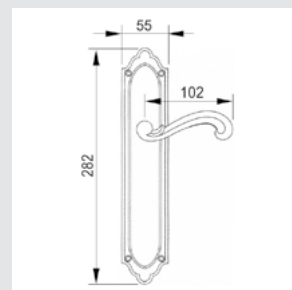

0A4330.000.**
Door handle on plate