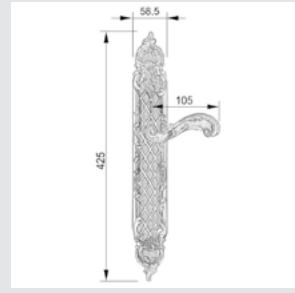

ON6505.ST0.01

Door pull handle on rosettes
54x96 mm - Individual sale (1 unit)

0A1716.000.**
Door handle on plate

0A1720.85Y.**
Door handle on plate with keyhole

0A1616.000.**
Door handle on large plate

0J1606.85Y.**
Entrance door set with keyhole europrofile 85mm