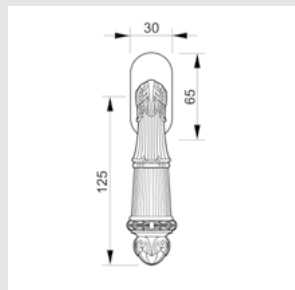

0V0720.000.**
Applicable for right and left opening/hand.
Window handle - Individual sale