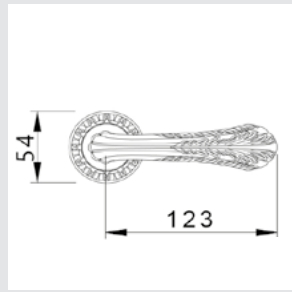

0R7524.000.**
Door handle on roses