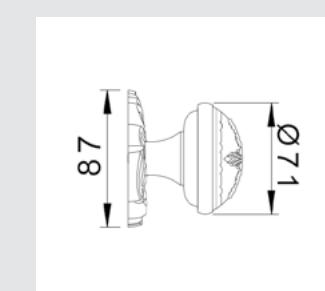

Turn knob - 0P7424.000.**
Fixed knob - 0C7424.000.**
Door knob on roses - Individual sale -