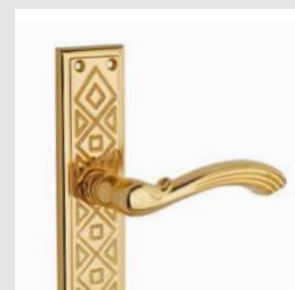

0WC066.6MM.01

Privacy button
ø60mm

OA4771.000.**
Door handle on plate

OA1871.000.**
Door handle on large plate

OR6471.000.**
Door handle on roses

OA1993.000.**
Door handle on plate

OA1993.85Y.**
Door handle on plate with keyhole europrofile 85mm

OA1975.85Y.**
Door handle on plate with keyhole europrofile 85mm

OEY064.000.**
Keyhole escutcheon - Individual sale

OBC064.000.**
Keyhole escutcheon - Individual sale

OWC064.6MM.**
Privacy button

ON6032.A00.**
Door pull handle on roses