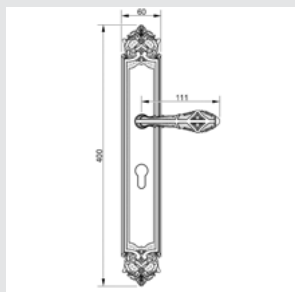

Thread M10 - For doors up to 70 mm thickness.

TYPE OF PRODUCTS

CODE	DESCRIPTION
A	Lever handle set on plate
C	Door fixed knob on plate
D	Door level knob set on plate
F	Door fixed knob on plate
J	Door entrance set - Includes lever handle and pull handle
M	Pull handle on plate
N	Pull handle on roses
P	Knob lever set on roses
R	Lever handle set on roses
S	Privacy knob
V	Window lever handle
EY	Key hole scutcheon rose - Euro profile cylinder hole
WC	Privacy knob set with emergency realise on roses
Z	Furniture knob

0M3705.S00.**
0M3705.SN0.**
Door pull handle on plate with Swarovski crystal

0WC065.6MM.**
Privacy button

0A3734.85Y.**
Door handle on plate with keyhole

0A3720.85Y.**
Door handle on plate with keyhole

0J3705.85Y.**
Entrance door set with keyhole europrofile 85mm