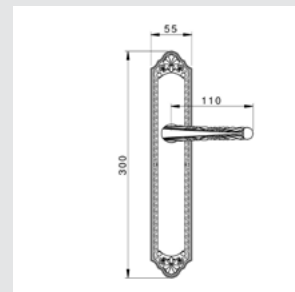

Thread M10 - For doors up to 70 mm thickness.

TYPE OF PRODUCTS

CODE	DESCRIPTION
A	Lever handle set on plate
C	Door fixed knob on plate
D	Door level knob set on plate
F	Door fixed knob on plate
J	Door entrance set - Includes lever handle and pull handle
M	Pull handle on plate
N	Pull handle on roses
P	Knob lever set on roses
R	Lever handle set on roses
S	Privacy knob
V	Window lever handle
EY	Key hole scutcheon rose - Euro profile cylinder hole
WC	Privacy knob set with emergency realise on roses
Z	Furniture knob

VARIATIONS

Possible variations on door hardware products.

CODE	DESCRIPTION
000	Lever handle set without keyhole
100	Half lever handle set - Right opening
200	Half lever handle set - Left opening
85Y	Lever handle set on plate with euro profile keyhole at 85mm
70P	Lever handle set on plate with privacy button at 70mm
90P	Lever handle set on plate with privacy button at 90mm
EY0	Lever handle set on roses with euro profile keyhole escutcheons
BC0	Lever handle set on roses with capsule keyhole escutcheons
BH0	Lever handle set on roses with english/dutch keyhole escutcheons

Door pull handle on large plate
60x400mm - Individual sale (1 unit)

0N7003.000.01

Door pull handle on roses
53x240mm - Individual sale (1 unit)

0J2910.85Y.34

Entrance door set with keyhole europrofile 85mm
60x542mm

0A2941.B00.01

Door handle on large plate
with Swarovski crystal 60x400mm
- Set (2 units)

0A2941.N85.01

Door handle on large plate with
Swarovski crystal and keyhole
60x400mm - Set (2 units)

0M2905.SN0.01

Door pull handle on plate
60x400mm - Individual sale (1unit)