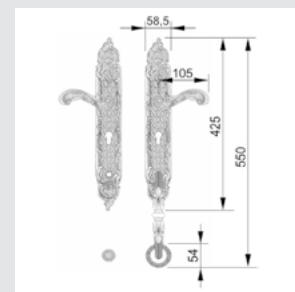

0J1605.85Y.**
Entrance door set with keyhole europrofile 85mm