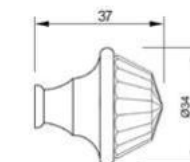

OZ5741.000.**
Furniture knob with Swarovski crystal - Individual sale