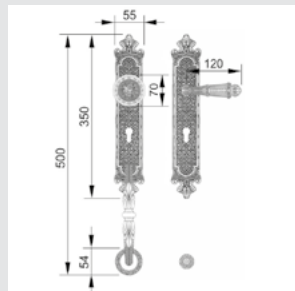

0J4607.D85.**

Entrance door set with handle and knob, and keyhole europrofile 85mm