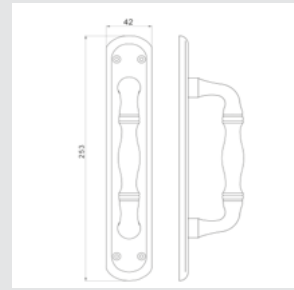

OM0388.000.**
Door pull handle on plate with waves pattern