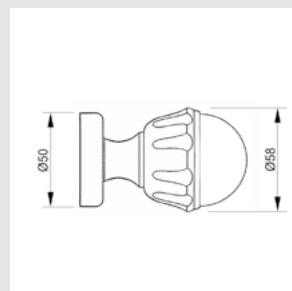

● 00P6045.LP0.**
Door fixed knob with lapis lazuli stone