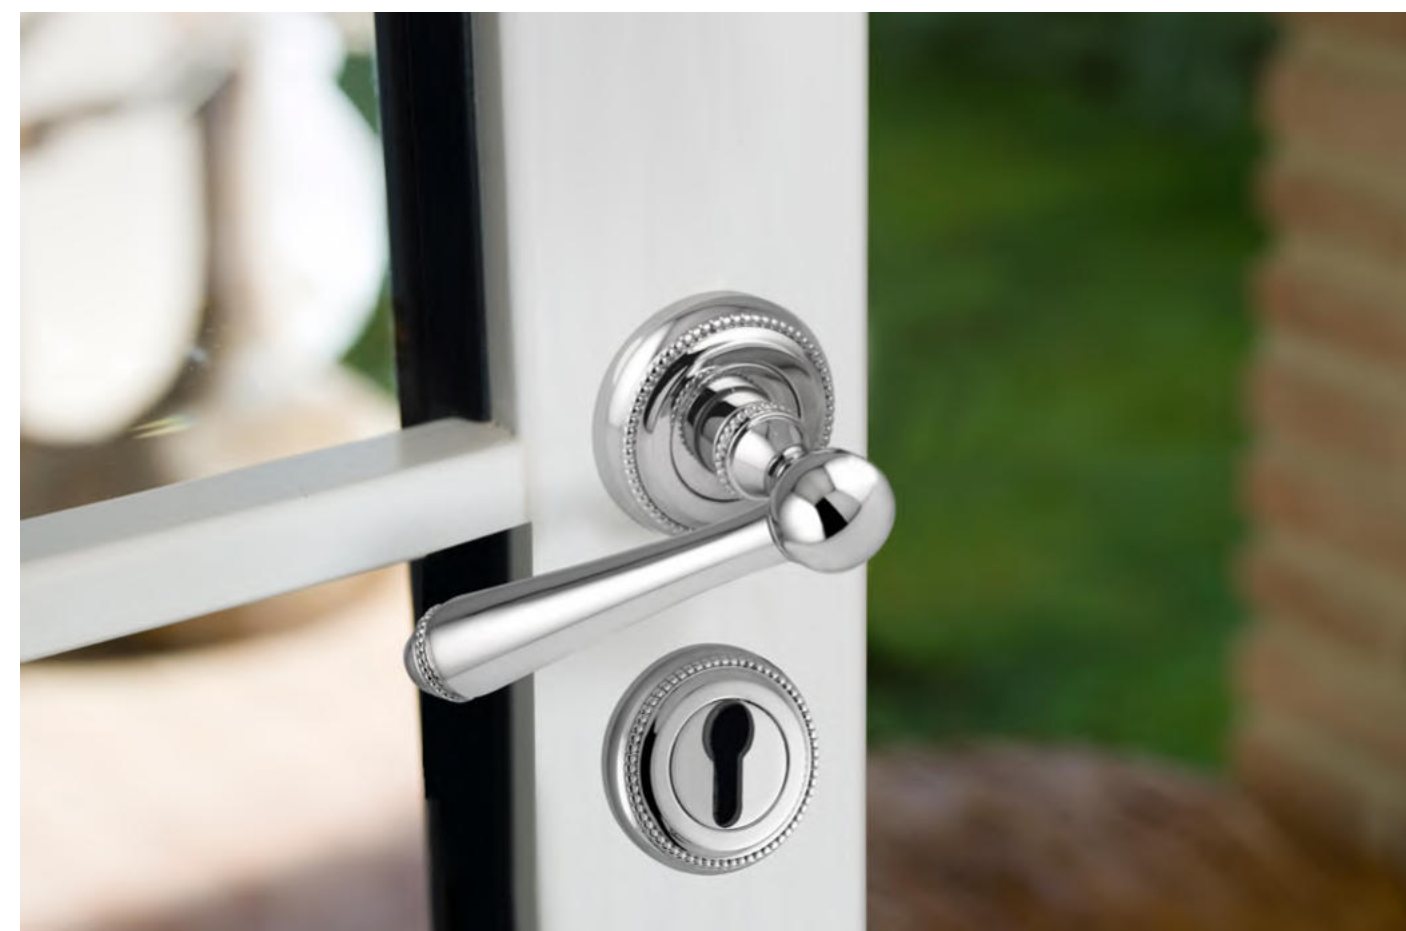

0WC086.6MM.50

Privacy button
Ø 63mm

0A4085.000.50

Door handle on plate
42x260 mm - Set (2 units)

0Z5785.000.50

Furniture knob
with pearl pattern
Ø 26mm - Individual sale

0R8585.000.50

Door handle on roses
Ø 63 mm - Set (2 units)

0EY085.000.50

Europrofile keyhole escutcheon
Ø 63mm - Individual sale (1 unit)

0WC085.6MM.50

Privacy button
Ø 63mm

0N8532.000.50

Door pull handle on roses
63x263 mm - Individual sale (1 unit)

0A4085.S00.01

Door handle on plate pearl pattern with clear Swarovski crystal 40X260mm - Set (2 units)