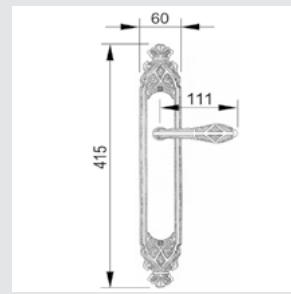

0A3800.000.34

Door handle on plate
55x300mm - Set (2 units)

**Recommended design*

0A3870.000.01

Door handle on plate
55x300mm - Set (2 units)

0R6560.000.44

Door handle on roses
ø54mm - Set (2 units)

0EY065.000.01

Door pull handle on large plate
60x400mm - Individual sale (1 unit)

0N7003.000.01

Door pull handle on roses
53x240mm - Individual sale (1 unit)

0J2910.85Y.34

Entrance door set with keyhole europrofile 85mm
60x542mm

0M3405.SN0.01

Door pull handle on plate
60x415mm - Individual sale (1 unit)

0M3405.S00.44

Door pull handle on plate
60x415mm - Individual sale (1 unit)

0J3407.SN85Y.01

Entrance door set with keyhole europrofile 85mm
60x507mm

0J3407.S85Y.44

Entrance door set with keyhole europrofile 85mm
60x507mm

0A3534.000.**
Door handle on plate

0A3434.000.**
Door handle on large plate

0R7134.000.**
Door handle on roses

With crystal

0A3541.000.**
0A3541.N00.**
Door handle on plate with Swarovski crystal