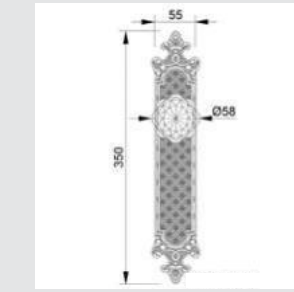

0D4645.000.**
0D4645.N00.**

Door pull knob on roses with Swarovski crystal - Turn knob