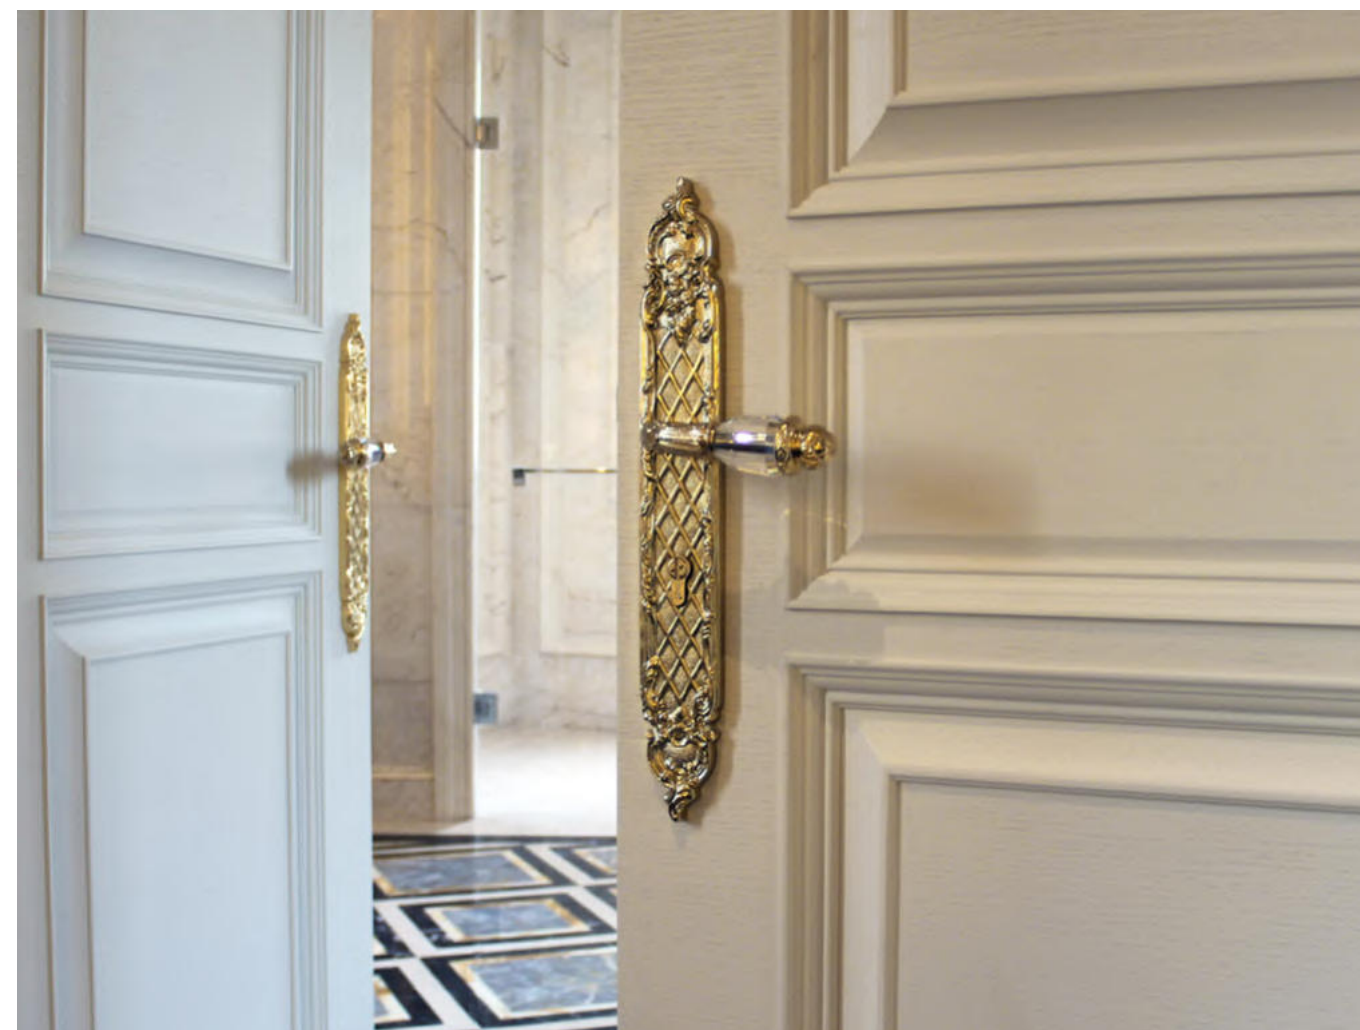

OA1641.B00.01

Door handle on large plate
58,5x425mm - Set (2 units)

OJ1605.S85Y.12

Entrance door set with keyhole europrofile 85mm
58,5x425mm

OM1602.BS0.30

Door pull handle on plate
58,5x425mm - Individual sale (1 unit)

ON6505.ST0.01

Door pull handle on rosettes
54x96 mm - Individual sale (1 unit)

0A1716.000.**
Door handle on plate

0A1720.85Y.**
Door handle on plate with keyhole

0A1616.000.**
Door handle on large plate

0J1606.85Y.**
Entrance door set with keyhole europrofile 85mm