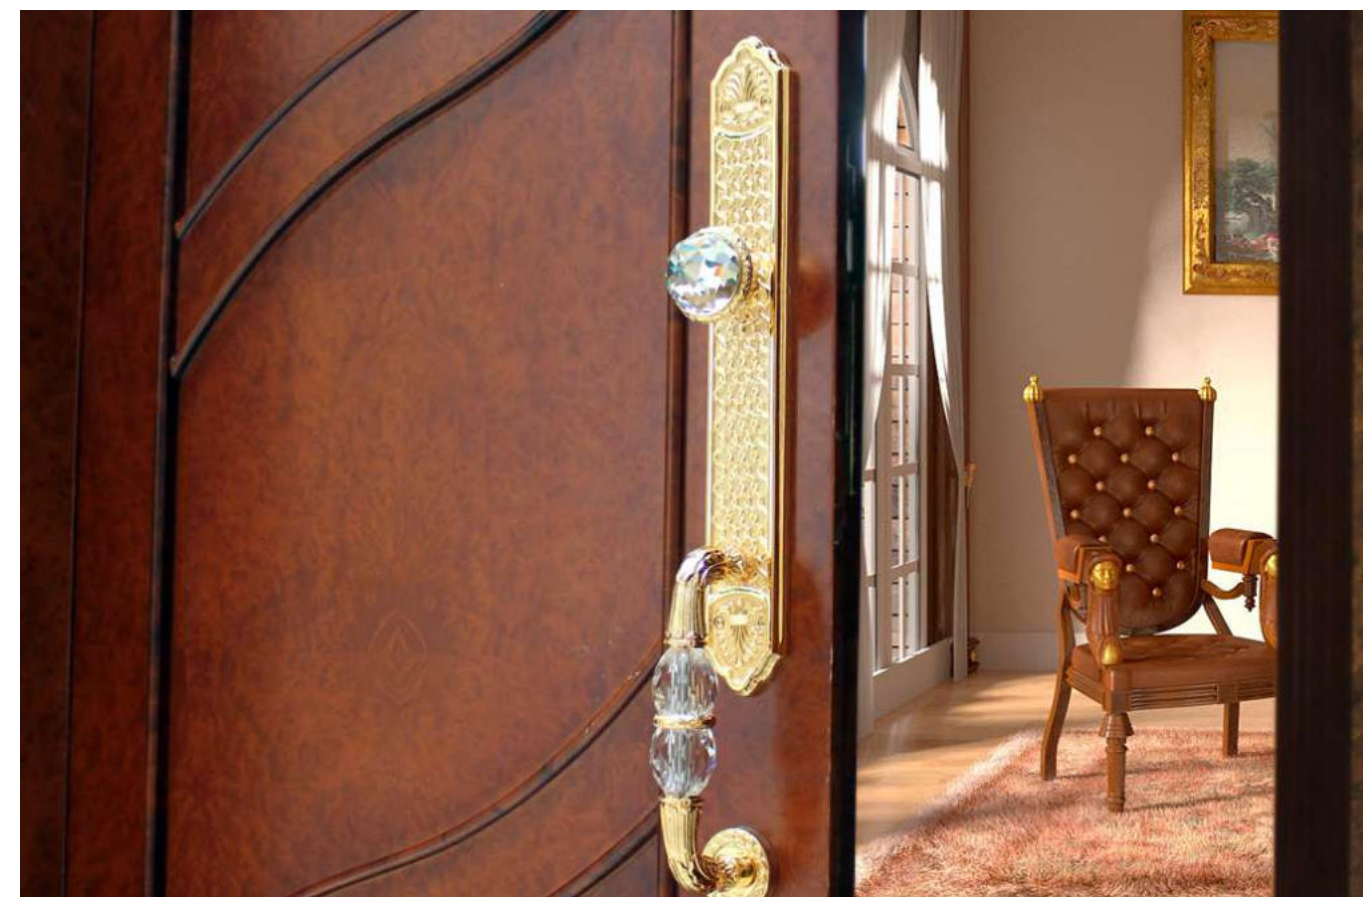

0N7005.S00.01

Door pull handle on roses
54x239mm - Individual sale (1 unit)

0N7005.SN0.01

Door pull handle on roses
54x239mm - Individual sale (1 unit)

Entrance door set with keyhole europrofile 85mm
60x466mm - Fixed knob

Entrance door set with keyhole europrofile 85mm
60x466mm - Fixed knob

Door pull handle on plate
60x413mm - Individual sale (1 unit)

Door pull handle on plate
60x413mm - Individual sale (1 unit)