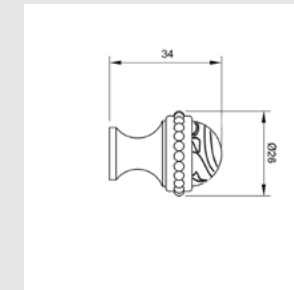

● OZ5785.LP0.**

Furniture knob with pearl pattern and lapis lazuli gemstone - Individual sale