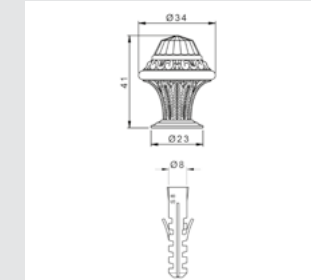

OZ5740.000.**
Furniture knob with Swarovski crystal - Individual sale

OX5757.S00.**
OX5757.SN0.**
Door stoppers - Individual sale

GENERAL NOTE: Fixing screw Ø 4mm. Recommended hole Ø 4,5mm

MATERIALS

Crystals from Swarovski: