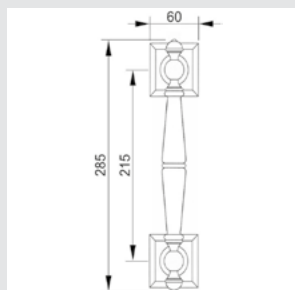

ON6432.A00.**
Door pull handle on roses