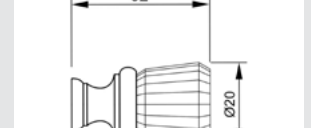

FURNITURE
KNOBS

OZ0696.000.**
Furniture knob - Individual sale

OZ5757.000.**
Furniture knob - Individual sale

OZ0711.000.**
Furniture knob - Individual sale

OZ5758.000.**
Furniture knob - Individual sale

OZ1181.000.**
Furniture knob - Individual sale

OZ1182.000.**
Furniture knob - Individual sale

OZ1183.000.**
Furniture knob - Individual sale

OZ5738.000.**
Furniture knob with Swarovski crystal - Individual sale

OZ5738.B00.**
OZ5738.BN0.**
Furniture knob with Swarovski crystal - Individual sale

OZ5739.000.**
Furniture knob with Swarovski crystal - Individual sale

OZ5739.B00.**
OZ5739.BN0.**
Furniture knob with Swarovski crystal - Individual sale

OZ5743.000.**
Furniture knob with Swarovski crystal - Individual sale

OZ5743.B00.**
OZ5743.BN0.**
Furniture knob with Swarovski crystal - Individual sale

OZ5744.000.**
Furniture knob with Swarovski crystal - Individual sale

OZ5744.B00.**
OZ5744.BN0.**
Furniture knob with Swarovski crystal - Individual sale

OZ5746.000.**
Furniture knob with Swarovski crystal - Individual sale

OZ5746.B00.**
OZ5746.BN0.**
Furniture knob with Swarovski crystal - Individual sale

OZ5747.000.**
Furniture knob with Swarovski crystal - Individual sale

OZ5741.000.**
Furniture knob with Swarovski crystal - Individual sale

STOPPERS

GENERAL NOTE: Fixing screw Ø 4mm. Recommended hole Ø 4,5mm

MATERIALS

Crystals from Swarovski: