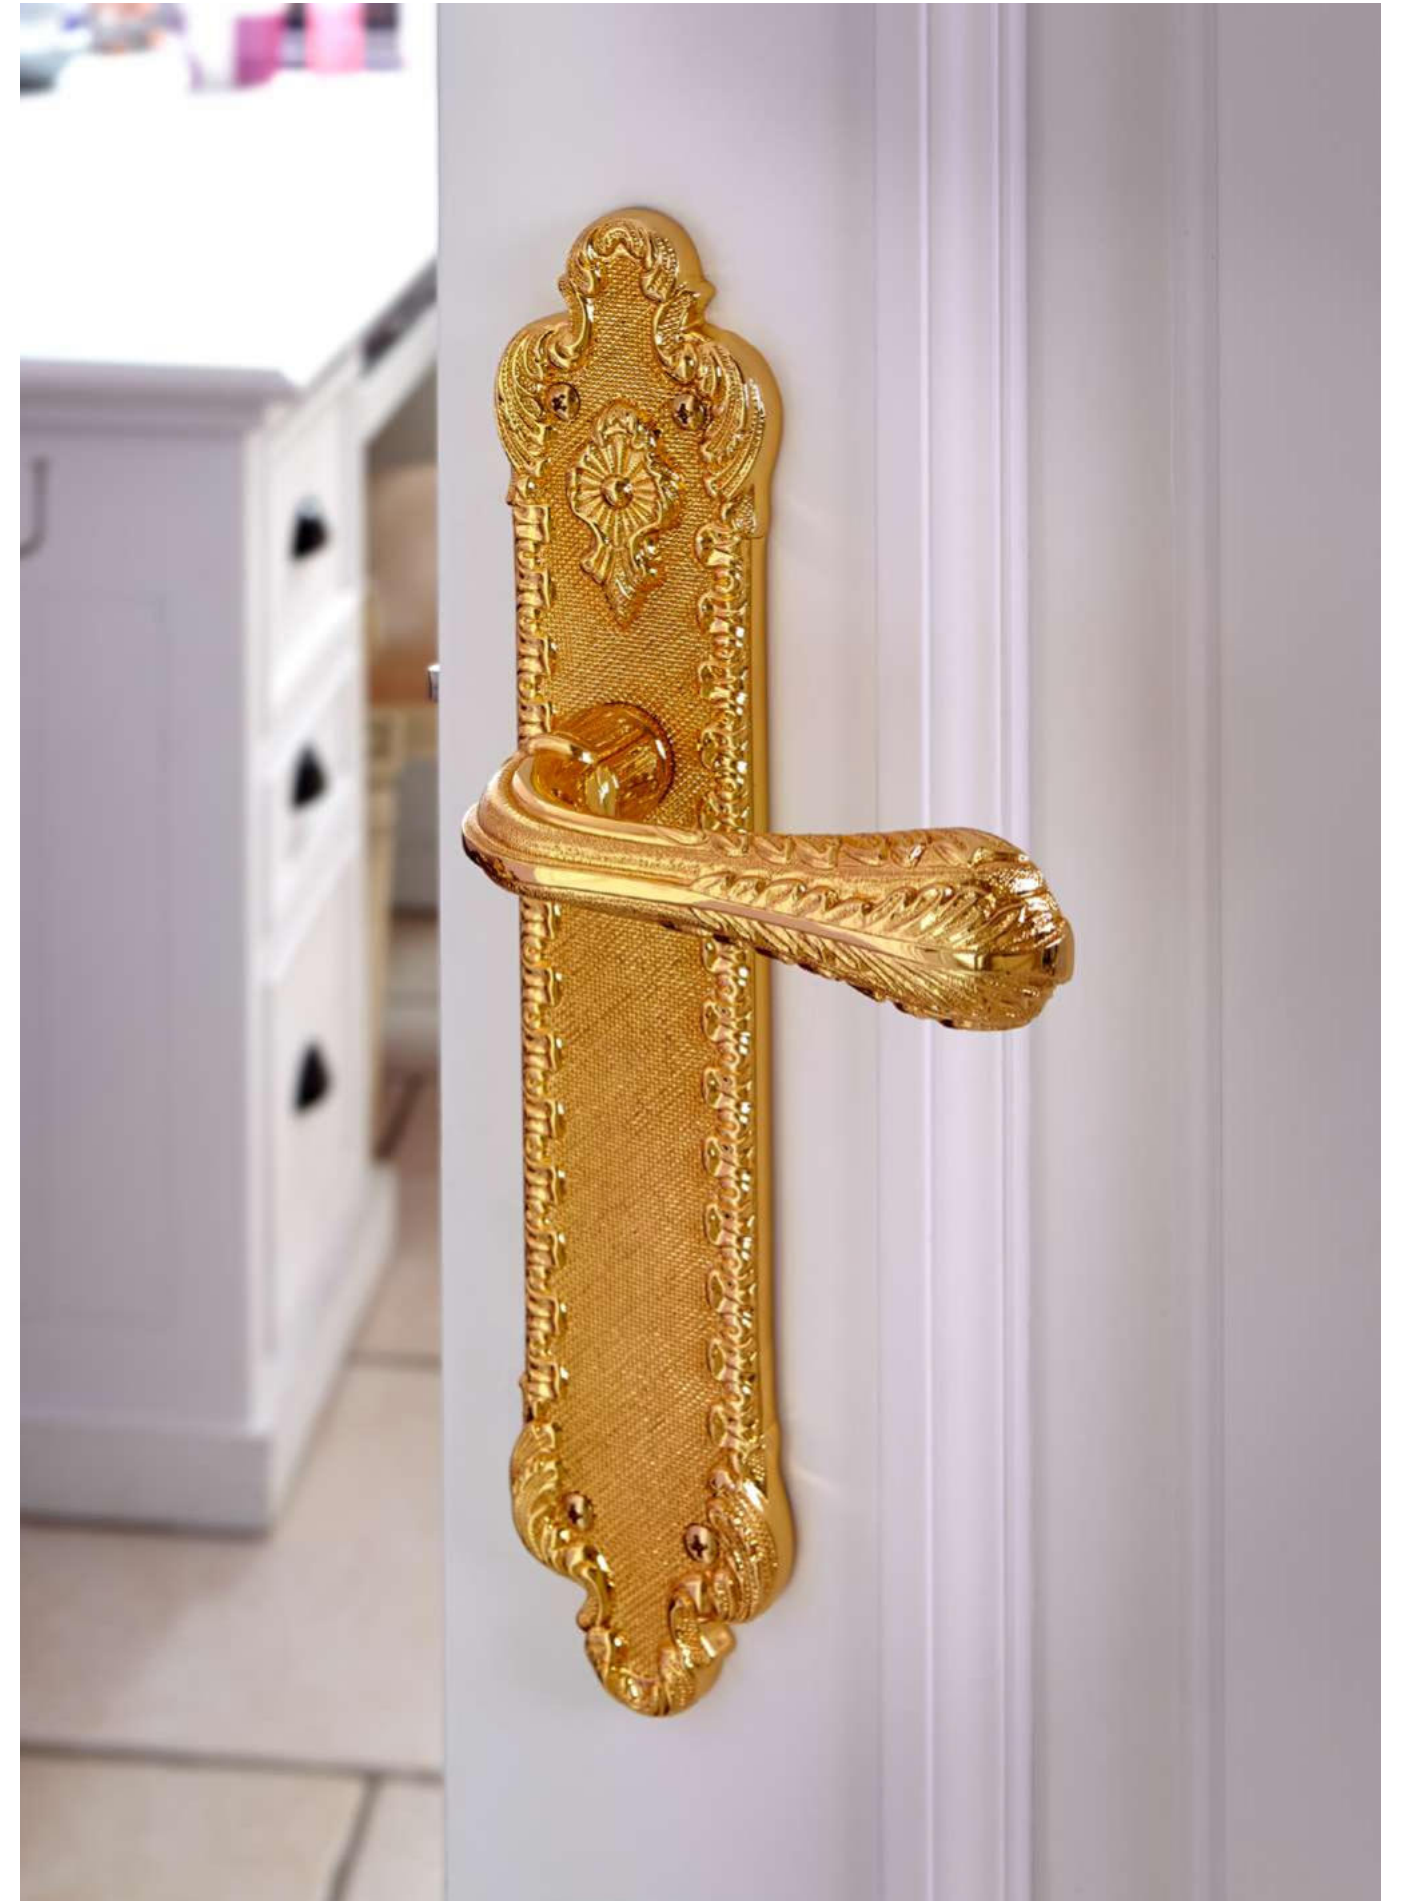

Is our most challenging design, because behind this spectacular design there is a great deal of craftsmanship. Long hours of expert work to achieve a unique handle.

This line deserves a majestic and voluminous rosette with an air of royalty and elegance.

Rounded and stylish, this rosette design dazzles with its elaborate wave-like details.

COMMON FOR THE COLLECTION

Among this iconic collection, you will find original door furniture and central knobs and fantastic window handles inspired by historical architecture motifs sculpted in pure brass by expert artisan in Spain.

0A2824.000.12

Door handle on small plate
64x310mm - Set (2 units)

0A2424.000.62

Door handle on large plate
70x400mm - Set (2 units)

OR7424.000.53
Door handle on roses
61x87mm - Set (2 units)

OR7424.000.01
Door handle on roses
61x87mm - Set (2 units)