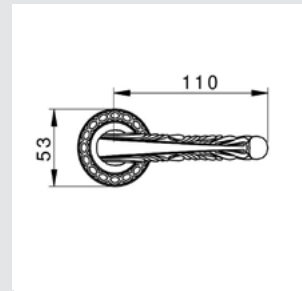

0R7032.000.**
Door handle on roses