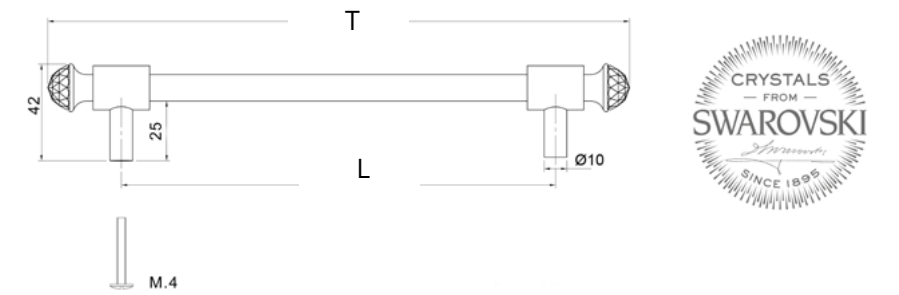

FURNITURE HANDLES

WITH DECORATIVE
HANDICRAFT
DETAILS

OT5033.***.** L = 192 160 128 96 64
T = 255 223 190 159 127

FURNITURE HANDLES

WITH DECORATIVE
SWAROVSKI CRYSTAL
DETAILS

OT5000.S192.** L = 192 160 128 96 64
OT5000.SN160.** T = 257 225 194 162 129