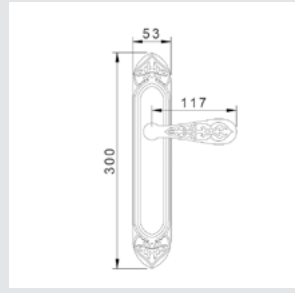

0A4144.000.**
Door handle on plate