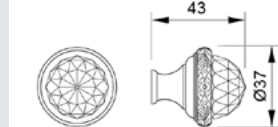

OZ5744.B00.**
OZ5744.BN0.**
Furniture knob with Swarovski crystal - Individual sale