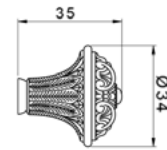

OZ5757.000.**
Furniture knob - Individual sale