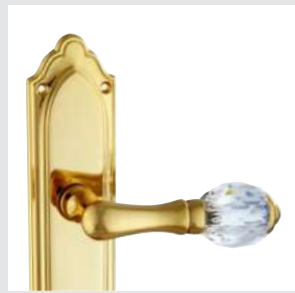

0A4340.000.**
0A4340.N00.**
Door handle on roses
with Swarovski crystal

0A9240.000.**
0A9240.N00.**
Door handle on roses
with Swarovski crystal

0R6040.000.**
0R6040.N00.**
Door handle on roses
with Swarovski crystal