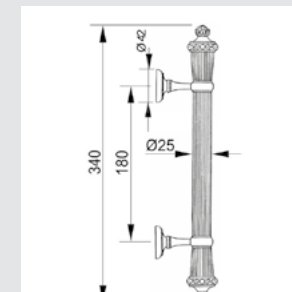

With crystal

BACK TO BACK PULL HANDLE ASSEMBLY SYSTEM

PREVIOUS HOLES IN WOOD OR GLASS

Example

INSTALLATION

1. Screw the stud on the external pull handle.
2. Threading the piece on the stub.
3. Threading the nut on the stud.
4. Screw the internal pull handle on the piece 2

MATERIALS

Brass

Crystals from Swarovski: Clear Black