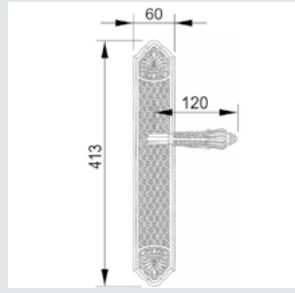

Door handle on roses
Ø 54mm - Set (2 units)

0R7041.N00.71

Door handle on roses
Ø 54mm - Set (2 units)

0A3041.000.71

Door handle on large plate
60x413mm - Set (2 units)

0N7005.S00.01

Door pull handle on roses
54x239mm - Individual sale (1 unit)

0N7005.SN0.01

Door pull handle on roses
54x239mm - Individual sale (1 unit)

0J3007.SNZ85.71

Entrance door set with keyhole europrofile 85mm
60x466mm - Fixed knob

0J3007.SZ85.01

Entrance door set with keyhole europrofile 85mm
60x466mm - Fixed knob

0M3005.S00.44

Door pull handle on plate
60x413mm - Individual sale (1 unit)

0M3005.SN0.01

Door pull handle on plate
60x413mm - Individual sale (1 unit)

0A3130.000.**
Door handle on plate

0A3030.000.**
Door handle on large plate