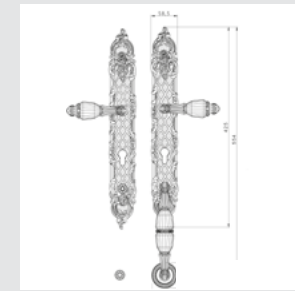

0J1605.S85Y.**
0J1605.SN85Y.**
Entrance door set with handles and keyhole europrofile 85mm