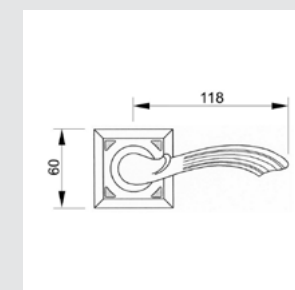

OR6693.000.**
Door handle on roses