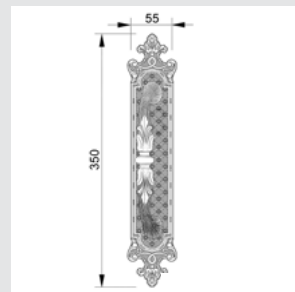

0M4632.000.**

Door pull handle on plate - Individual sale -