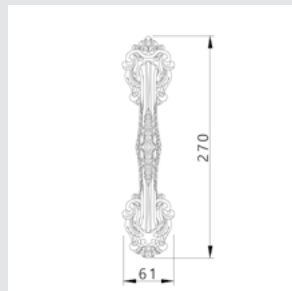

0N7424.000.**
Door pull handle on roses - Individual sale -