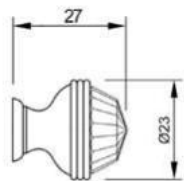

OZ5742.000.**
Furniture knob with Swarovski crystal - Individual sale

OZ5739.000.**
Furniture knob with Swarovski crystal - Individual sale