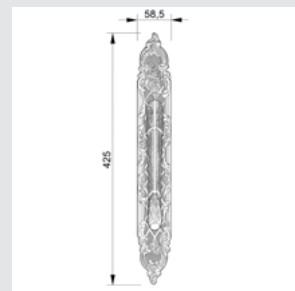

0M1603.B00.**
Door pull handle on plate - Individual sale -