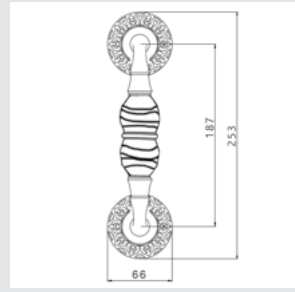

● ON4406.TG0.**
*Door pull handle on roses with
tiger's eye stone - Individual sale -*