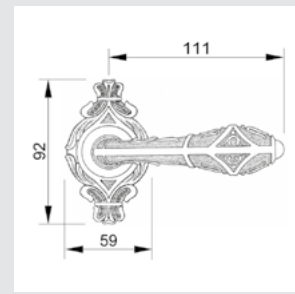

0M3405.SN0.01

Door pull handle on plate
60x415mm - Individual sale (1 unit)

0M3405.S00.44

Door pull handle on plate
60x415mm - Individual sale (1 unit)

0J3407.SN85Y.01

Entrance door set with keyhole europrofile 85mm
60x507mm

0J3407.S85Y.44

Entrance door set with keyhole europrofile 85mm
60x507mm

0A3534.000.**
Door handle on plate

0A3434.000.**
Door handle on large plate

0R7134.000.**
Door handle on roses

With crystal

0A3541.000.**
0A3541.N00.**
Door handle on plate with Swarovski crystal