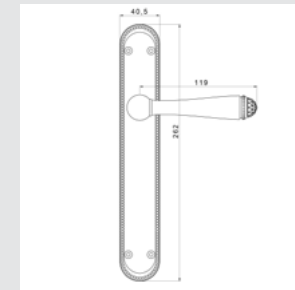

OA4085.S00.**
OA4085.SN0.**
Door handle on plate with pearl pattern and Swarovski crystal