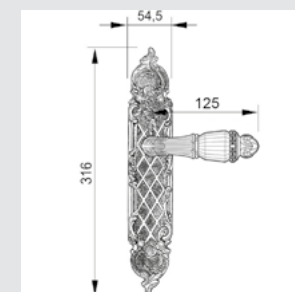

0A1741.B00.**
0A1741.N00.**
Door handle on plate with Swarovski crystal