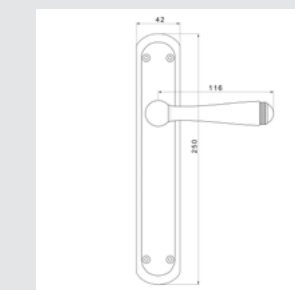

OA0381.000.**
Door handle on plate with Swarovski crystals