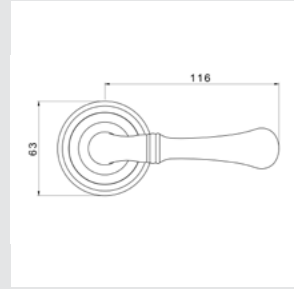

OR8688.000.**
Door handle on roses with waves pattern