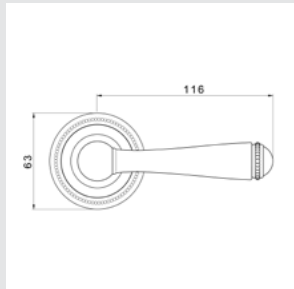

OEY086.000.**
Keyhole escutcheon with waves pattern

OWC086.6MM.**
Privacy button with waves pattern

OM0388.000.**
Door pull handle on plate with waves pattern

METROPOLIS
Pearls

OR8585.000.**
Door handle on roses with pearl pattern