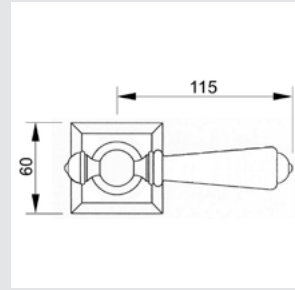

OR6471.000.**
Door handle on roses