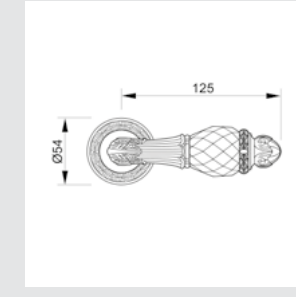

0R6541.000.**
0R6541.N00.**

Door handle on roses with Swarovski crystal