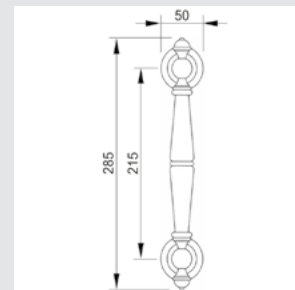

OA1975.85Y.**
Door handle on plate with keyhole europrofile 85mm

OEY064.000.**
Keyhole escutcheon - Individual sale

OBC064.000.**
Keyhole escutcheon - Individual sale

OWC064.6MM.**
Privacy button

ON6032.A00.**
Door pull handle on roses