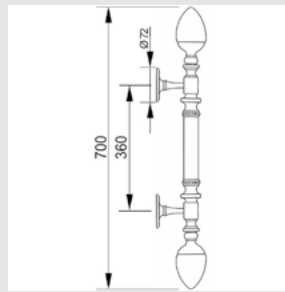

Set (2 units) 0N4767.000.01
Individual sale (1 unit) 0N4766.000.01
Door pull handle on roses - 440 mm