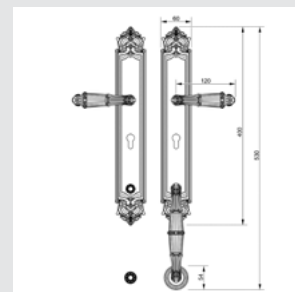

Thread M10 - For doors up to 70 mm thickness.

TYPE OF PRODUCTS

CODE	DESCRIPTION
A	Lever handle set on plate
C	Door fixed knob on plate
D	Door level knob set on plate
F	Door fixed knob on plate
J	Door entrance set - Includes lever handle and pull handle
M	Pull handle on plate
N	Pull handle on roses
P	Knob lever set on roses
R	Lever handle set on roses
S	Privacy knob
V	Window lever handle
EY	Key hole scutcheon rose - Euro profile cylinder hole
WC	Privacy knob set with emergency realise on roses
Z	Furniture knob

0M3705.S00.**
0M3705.SN0.**
Door pull handle on plate with Swarovski crystal

0WC065.6MM.**
Privacy button

0A3734.85Y.**
Door handle on plate with keyhole

0A3720.85Y.**
Door handle on plate with keyhole

0J3705.85Y.**
Entrance door set with keyhole europrofile 85mm