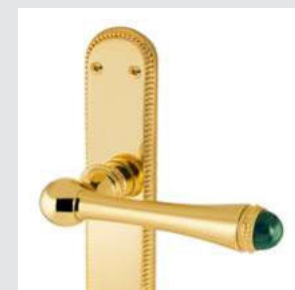

METROPOLIS PRECIOUS
WITH MALACHITE GEMSTONE