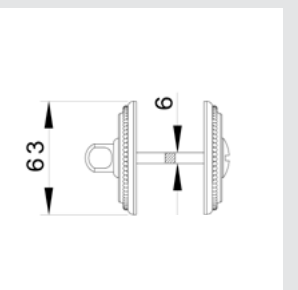

OWC085.6MM.**

Privacy button with pearl pattern - Individual sale