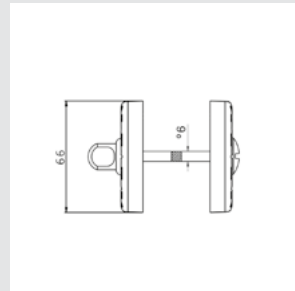

0WC044.6MM.**
Privacy button