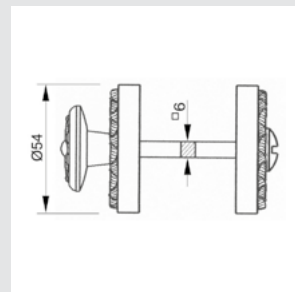

0WC065.6MM.**
Privacy button