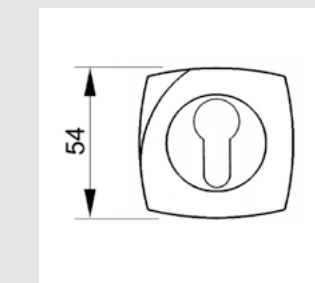

0EY067.000.**
Keyhole escutcheon
- Individual sale -

0M1304.000.**
Door pull handle on plate
- Individual sale -

0N6802.000.**
Door pull handle on roses
- Individual sale -

For right hand - 0V0753.D00.**
For left hand - 0V0753.Z00.**
Window handle - Individual sale