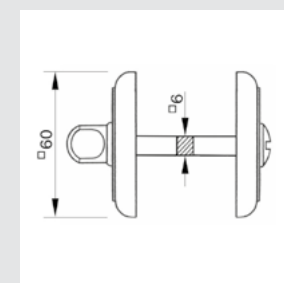

0WC064.6MM.**
Privacy button