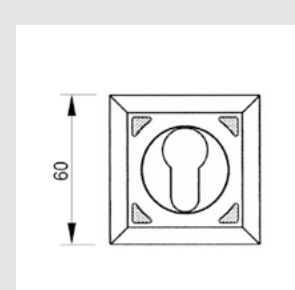

OEY066.000.**
Keyhole escutcheon - Individual sale