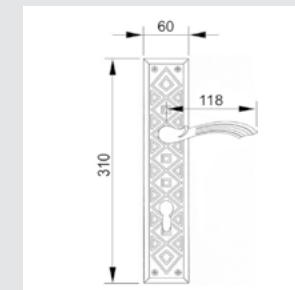

0WC066.6MM.01

Privacy button
ø60mm

OA4771.000.**
Door handle on plate

OA1871.000.**
Door handle on large plate

OR6471.000.**
Door handle on roses

OA1993.000.**
Door handle on plate

OA1993.85Y.**
Door handle on plate with keyhole europrofile 85mm