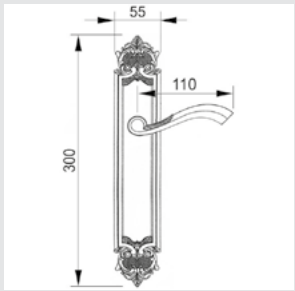

0A3800.000.**
Door handle on plate