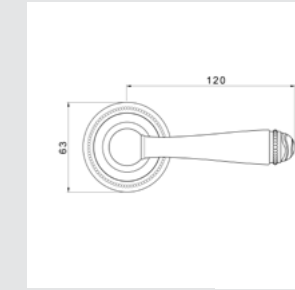

● OR8585.LP0.**

Door handle on roses with pearl pattern and lapis lazuli gemstone