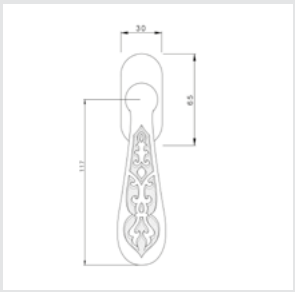

0V0744.000.**
Window handle - Individual sale

016010.0AR.99
Tilt turn window mechanism*

016009.0AR.99
Fixed accessory for oval rose*

*NOTE:

One of these two accessories must be included for installation.

If you do not have a mechanism, you will need 016010.0AR. 99.