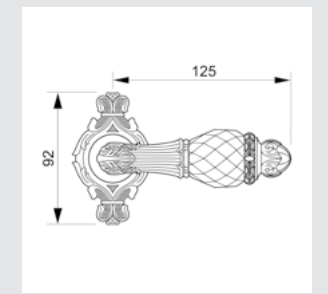

0R7141.000.**
0R7141.N00.**
Door handle on plate with Swarovski crystal and keyhole