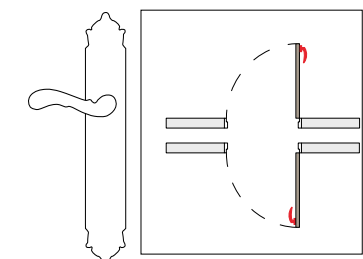

200 CODE
HALF LEVER HANDLE SET LEFT OPENING DOOR

Door handles on plate can be sold with Keyhole, please consider below information before placing an order and inform us about type of keyhole and distance: