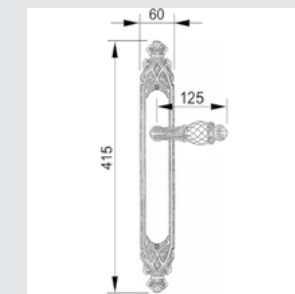

0A3800.000.34

Door handle on plate
55x300mm - Set (2 units)

**Recommended design*

0A3870.000.01

Door handle on plate
55x300mm - Set (2 units)

0R6560.000.44

Door handle on roses
ø54mm - Set (2 units)

0EY065.000.01

0J3407.S85Y.44

Entrance door set with keyhole europrofile 85mm
60x507mm

0A3534.000.**
Door handle on plate

0A3434.000.**
Door handle on large plate

0R7134.000.**
Door handle on roses

With crystal

0A3541.000.**
0A3541.N00.**
Door handle on plate with Swarovski crystal