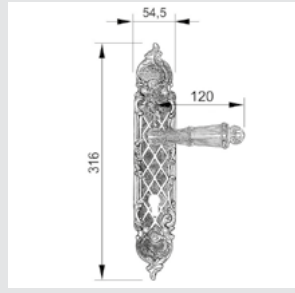

OA1641.B00.01

Door handle on large plate
58,5x425mm - Set (2 units)

OJ1605.S85Y.12

Entrance door set with keyhole europrofile 85mm
58,5x425mm

OM1602.BS0.30

Door pull handle on plate
58,5x425mm - Individual sale (1 unit)

ON6505.ST0.01

Door pull handle on rosettes
54x96 mm - Individual sale (1 unit)

0A1716.000.**
Door handle on plate

0A1720.85Y.**
Door handle on plate with keyhole

0A1616.000.**
Door handle on large plate

0J1606.85Y.**
Entrance door set with keyhole europrofile 85mm