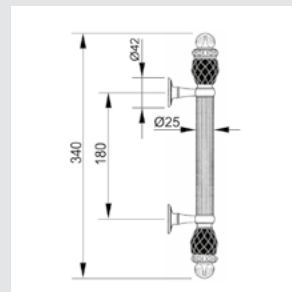

Set - 0N4765.N00.**
Individual sale - 0N4764.N00.**
Door pull handle on roses