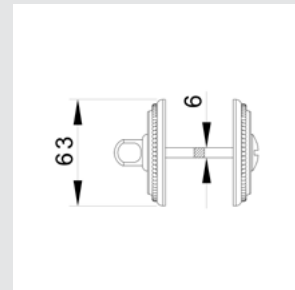

OWC085.6MM.**

Privacy button with pearl pattern - Individual sale