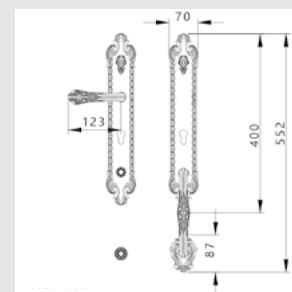

0J2417.85Y.**
Entrance door set with handle and keyhole europrofile 85mm