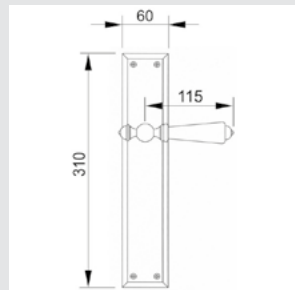

OA1871.000.**
Door handle on large plate