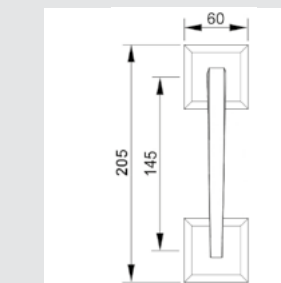

0N6403.000.**
Door pull handle on roses
- Individual sale -