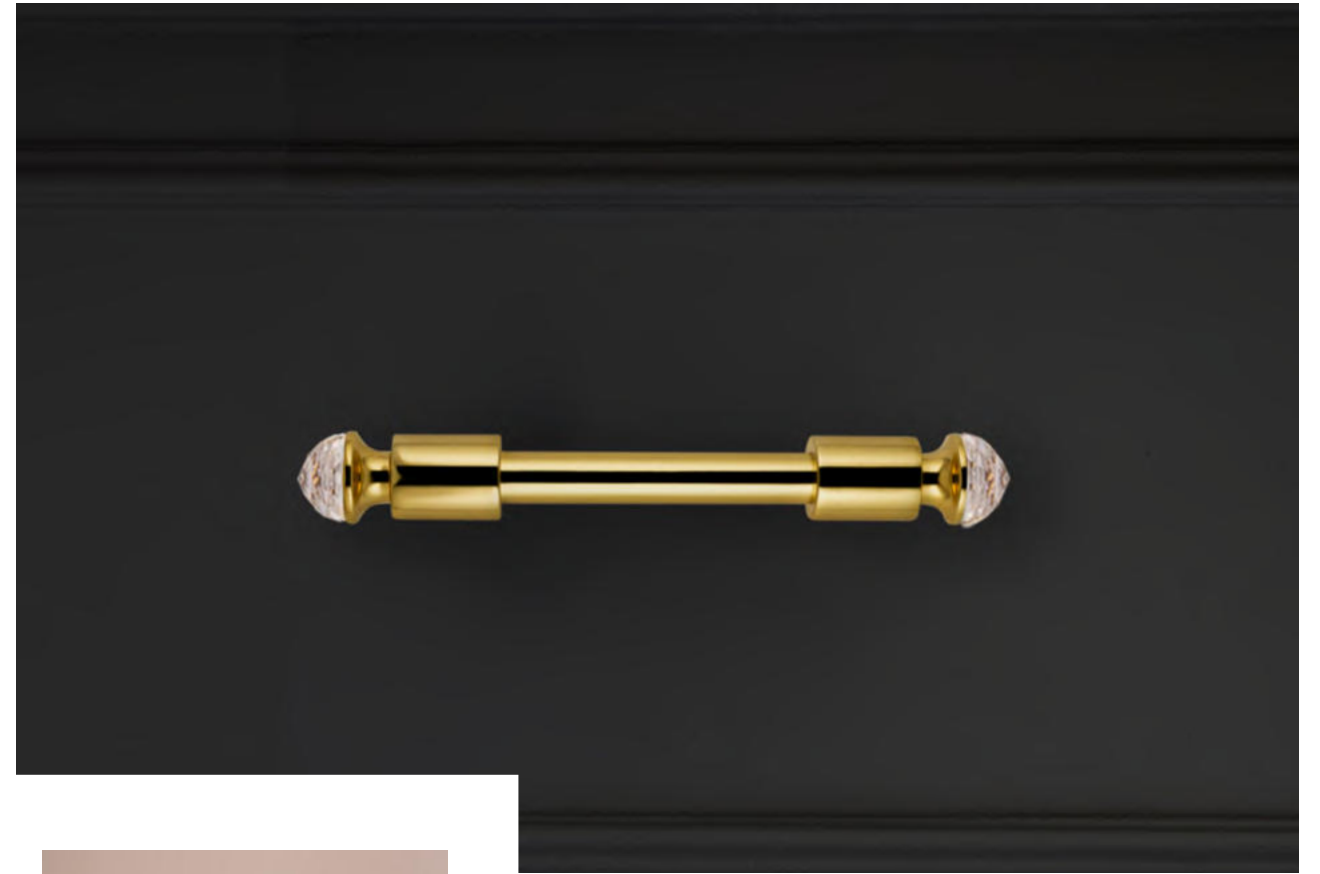

BRIGHT SOUL

With a brilliance that is unique in the world, Swarovski crystal has inspired our faucet and hardware designs to create authentic and dazzling creations. These exclusive handles, available in clear or black Swarovski crystal, have been created to add sparkle, charm and glamour to your everyday life.

192mm	0T5000.S192.30	0T5000.SN192.30
160mm	0T5000.S160.30	0T5000.SN160.30
128mm	0T5000.S128.30	0T5000.SN128.30
96mm	0T5000.S96.30	0T5000.SN96.30
64mm	0T5000.S64.30	0T5000.SN64.30