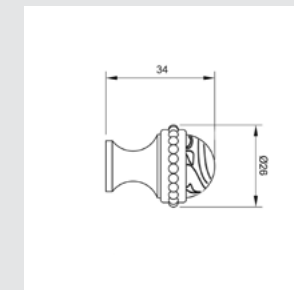

● OZ5785.ML0.**

Furniture knob with pearl pattern and malachite gemstone - Individual sale