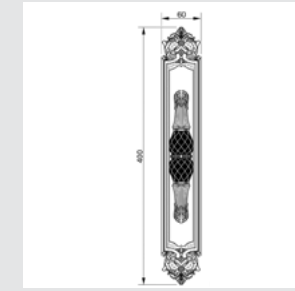

0M3705.S00.**
0M3705.SN0.**
Door pull handle on plate with Swarovski crystal

0WC065.6MM.**
Privacy button

0A3734.85Y.**
Door handle on plate with keyhole

0A3720.85Y.**
Door handle on plate with keyhole

0J3705.85Y.**
Entrance door set with keyhole europrofile 85mm