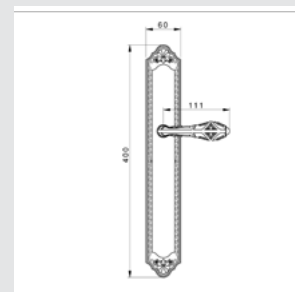

0A2934.000.**
Door handle on plate