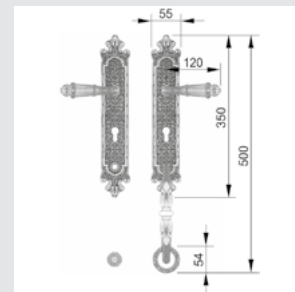

0J4606.85Y.**

Entrance door set with handles and keyhole europrofile 85mm