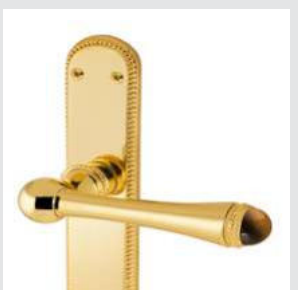

OWC085.6MM.**

Privacy button with pearl pattern - Individual sale

- OZ5785.QTP.**
- OZ5785.QT0.**

Furniture knob with pearl pattern and quartz gemstone - Individual sale

- OP8545.QTP.**
- OP8545.QT0.**

Door turn knob with pearl pattern and quartz gemstone