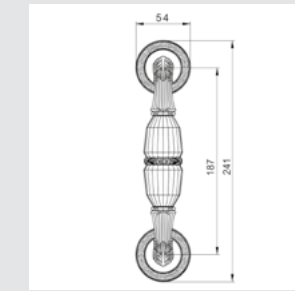

0N6505.ST0.**
0N6505.SN0.**
Door pull handle on roses with Swarovski crystal - Individual sale -