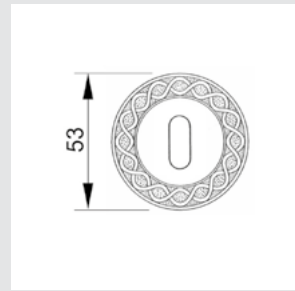

0BC070.000.**
Keyhole escutcheon - Individual sale