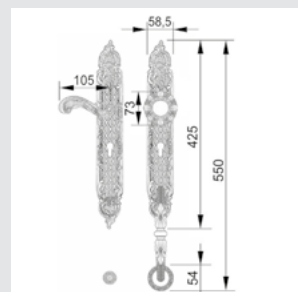

0J1609.Z85.**
Entrance door set with fixed knob and keyhole europrofile 85mm