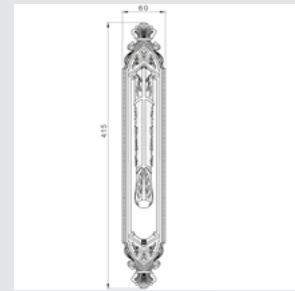

0M3403.B00.**
Door pull handle on plate