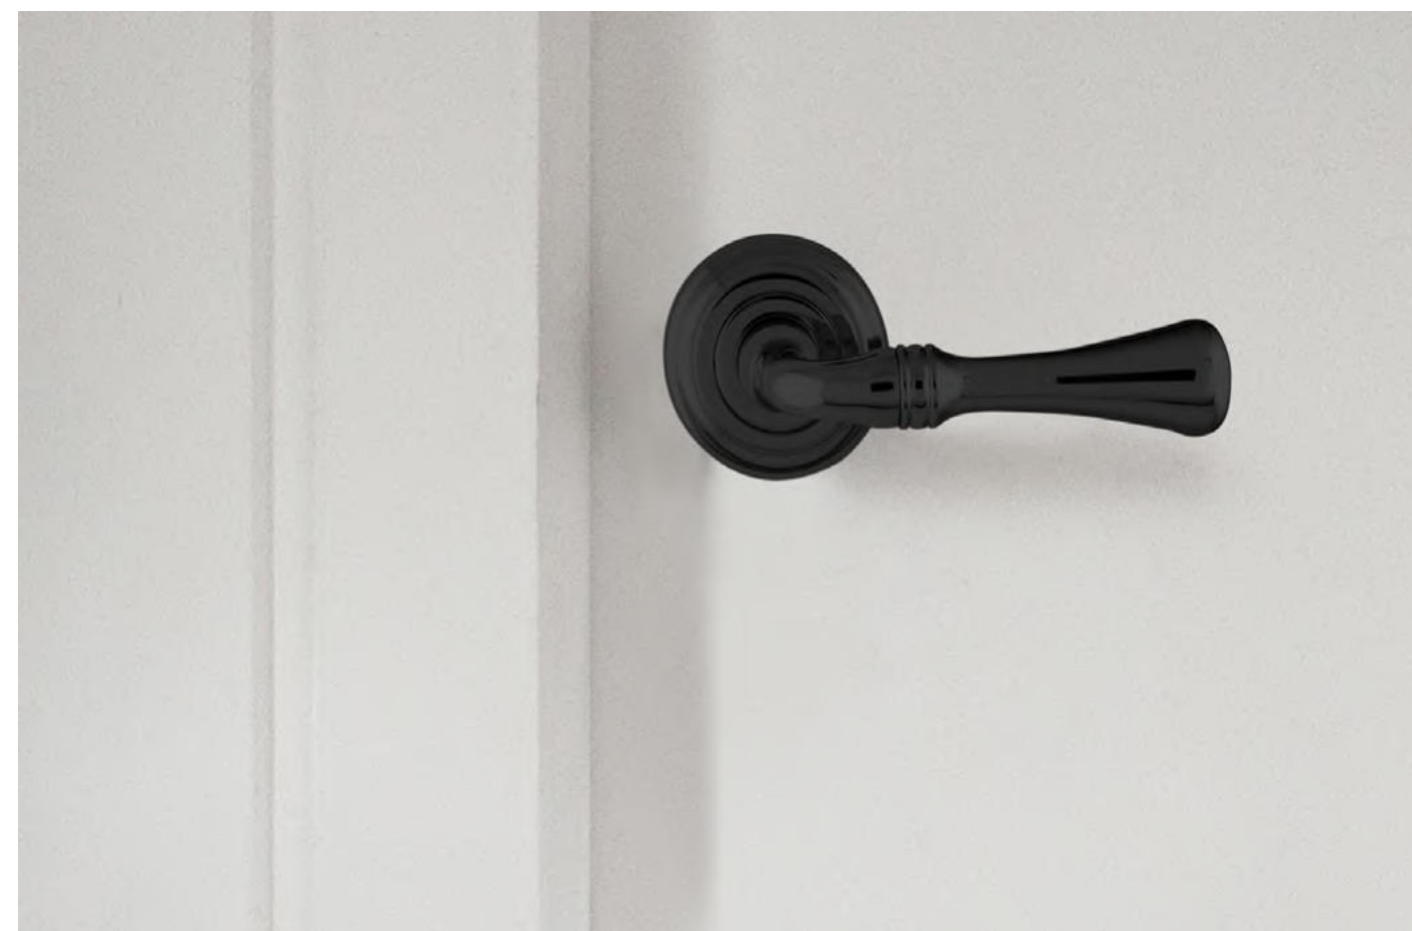

0A0388.000.50

Door handle on plate
42x250 mm - Set (2 units)

0A0388.85Y.50

Door pull handle on plate
with waves pattern
42x253 mm - Individual sale (1 unit)

0R8688.000.50

Door handle on roses
Ø 63mm - Set (2 units)

0EY086.000.50

Europrofile keyhole escutcheon
Ø 63mm - Individual sale (1 unit)

0WC086.6MM.50

Privacy button
Ø 63mm