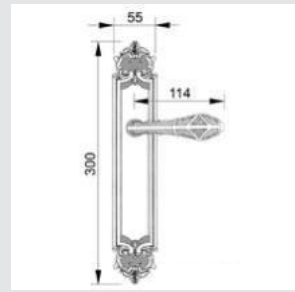

0A3834.000.**
Door handle on plate