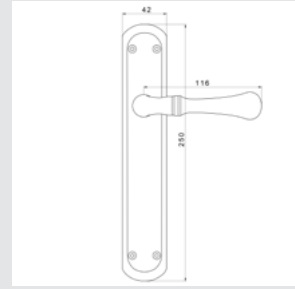

OA0388.000.**
Door handle on plate with waves pattern