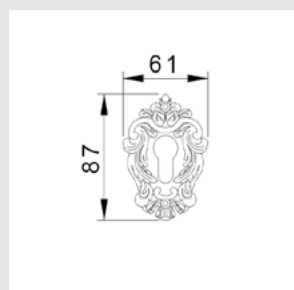

OEY074.000.**
Keyhole escutcheon - Individual sale