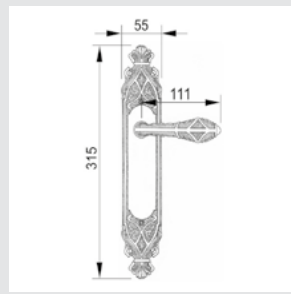

0A3800.000.34

Door handle on plate
55x300mm - Set (2 units)

**Recommended design*

0A3870.000.01

Door handle on plate
55x300mm - Set (2 units)

0R6560.000.44

Door handle on roses
ø54mm - Set (2 units)

0EY065.000.01

Door pull handle on large plate
60x400mm - Individual sale (1 unit)

0N7003.000.01

Door pull handle on roses
53x240mm - Individual sale (1 unit)

0J2910.85Y.34

Entrance door set with keyhole europrofile 85mm
60x542mm

0M3405.SN0.01

Door pull handle on plate
60x415mm - Individual sale (1 unit)

0M3405.S00.44

Door pull handle on plate
60x415mm - Individual sale (1 unit)

0J3407.SN85Y.01

Entrance door set with keyhole europrofile 85mm
60x507mm

0J3407.S85Y.44

Entrance door set with keyhole europrofile 85mm
60x507mm

0A3534.000.**
Door handle on plate

0A3434.000.**
Door handle on large plate

0R7134.000.**
Door handle on roses

With crystal

0A3541.000.**
0A3541.N00.**
Door handle on plate with Swarovski crystal