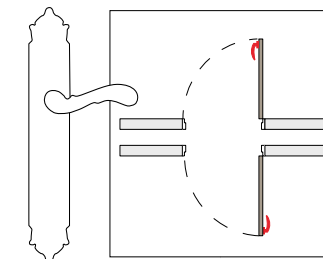

EXAMPLES OF VARIATIONS

Door Handles are sold as set/2 units but if you want half set/1 unit, please consider below information before placing an order:

100 CODE
HALF LEVER HANDLE SET RIGHT OPENING DOOR