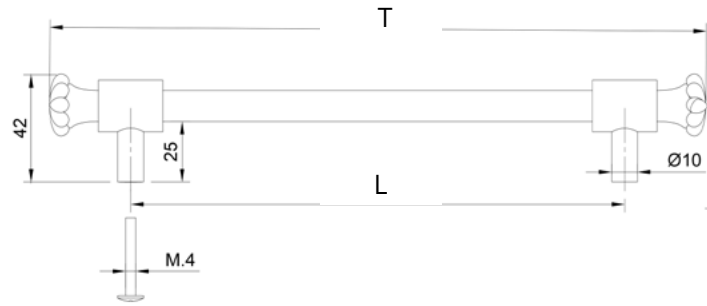

FURNITURE HANDLES

WITH DECORATIVE
HANDICRAFT
DETAILS

OT5033.***.** L = 192 160 128 96 64
T = 255 223 190 159 127

FURNITURE HANDLES

WITH DECORATIVE
SWAROVSKI CRYSTAL
DETAILS

OT5000.S192.** L = 192 160 128 96 64
OT5000.SN160.** T = 257 225 194 162 129