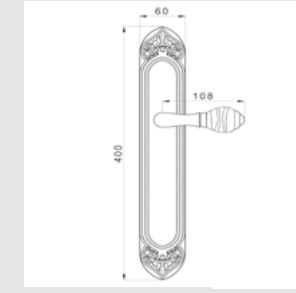

● OA4440.ML0.
*Door handle on large plate
malachite stone*