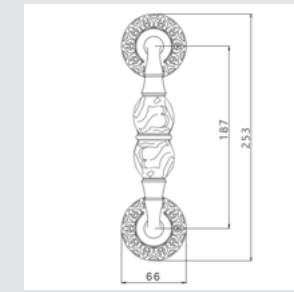

● ON4406.ML0.**
*Door pull handle on roses with
malachite stone - Individual sale -*

MATERIALS:

Brass

Tiger's eye stone

Malachite stone