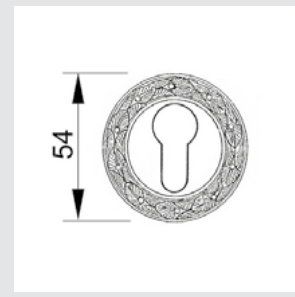

0EY065.000.**

Keyhole escutcheon - Individual sale