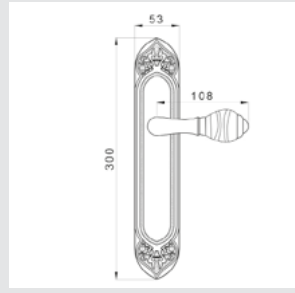

0N4406.ML0.01

Door pull handle on roses with malachite
66x253mm - Individual sale (1unit)

MIHRAB PRECIOUS
WITH TIGER'S EYE STONE

● OA4140.TG0.**
*Door handle on plate with
tiger's eye stone*

● OA4440.TG0.
*Door handle on large plate
tiger's eye stone*