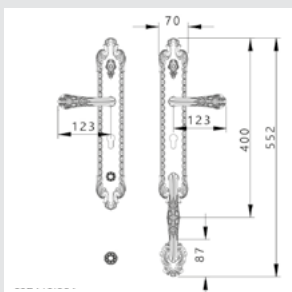

0J2415.85Y.**
Entrance door set with handles and keyhole europrofile 85mm