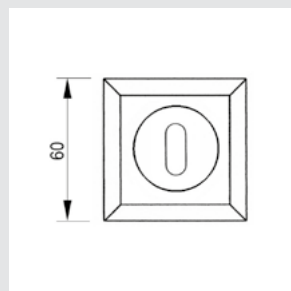

0BC064.000.**
Keyhole escutcheon - Individual sale