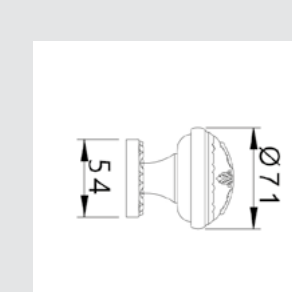

Turn knob - 0P7524.000.**
Fixed knob - 0C7524.000.**
Door knob on roses - Individual sale -

MATERIALS

Brass

Crystals from Swarovski:

Clear

Black