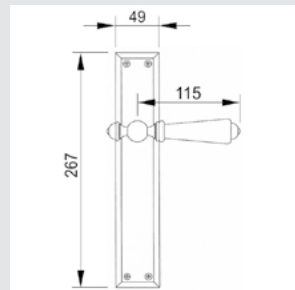

OA4771.000.**
Door handle on plate