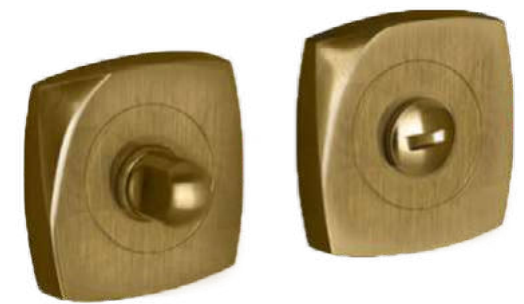

0A2754.000.22

Door handle on large plate
50x265 - Set (2 units)

0R6454.000.22

Door handle on roses
60x60 - Set (2 units)

0EY064.000.22

Europrofile keyhole escutcheon
60x60 - Individual sale

0WC064.6MM.22

Privacy button
60x60

ON6403.000.62

Door pull handle on roses
60x206 - Individual sale (1 unit)

OM2702.000.01

Door pull handle on plate
50x265 - Individual sale (1 unit)

OV0754.000.01

Window handle
30x65 - Individual sale (1 unit)

0A1353.000.45
Door handle on large plate
50x265 - Set (2 units)

0EY068.000.45
Europrofile keyhole escutcheon
54x54 - Individual sale

0WC068.6MM.45
Privacy button
54x54

0R6853.000.45
Door handle on roses
54x54 - Set (2 units)