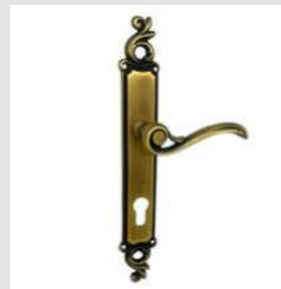

0A4330.000.01

Door handle on plate
55x282mm - Set (2 units)

0A9400.000.30

Door handle on plate
55x285mm - Set (2 units)

0A8400.Y85.44

Door handle on large plate
45x290mm - Set (2 units)

0A6400.000.71

Door handle on plate
50x305mm - Set (2 units)

0A0695.000.**
Door handle on plate

0A1438.000.**
Door handle on plate

0A9400.000.**
Door handle on plate

0A4330.000.**
Door handle on plate

0A8400.Y85.**
Door handle on plate with keyhole
europrofile 85mm

0A6400.000.**
Door handle on plate

MATERIALS

Brass

Complete CLASICA Collection
with our original creations to
combine with all the designs
of the collection.

Among this iconic collection, you will find original door furniture and central knobs, fantastic window handles, elegant door pull handles and door knockers, keyhole and privacy button handles on roses inspired by historical architecture motifs sculpted in pure brass by expert artisan in Spain. This opulent collection gives to the decoration of the space a sophisticated character.