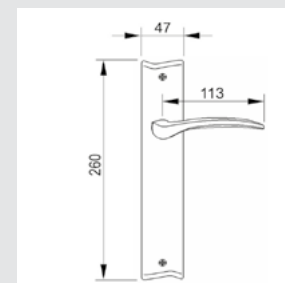

0WC064.6MM.**
Privacy button

0M2702.000.**
Door pull handle on plate
- Individual sale -

0N6403.000.**
Door pull handle on roses
- Individual sale -

0V0754.000.**
Window handle - Individual sale

0EY064.000.**
Keyhole escutcheon
- Individual sale -