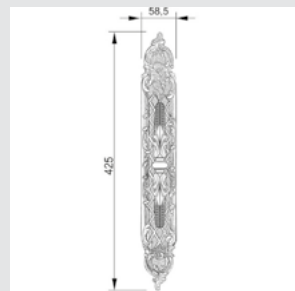

0M1602.000.**
Door handle on plate - Individual sale -