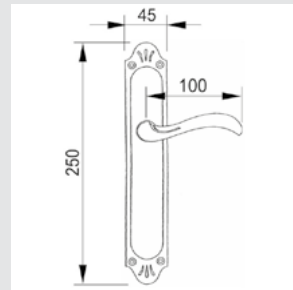

0A4330.000.01

Door handle on plate
55x282mm - Set (2 units)

0A9400.000.30

Door handle on plate
55x285mm - Set (2 units)

0A8400.Y85.44

Door handle on large plate
45x290mm - Set (2 units)

0A6400.000.71

Door handle on plate
50x305mm - Set (2 units)