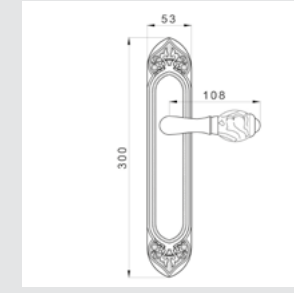

● OA4140.ML0.**
*Door handle on plate with
malachite stone*