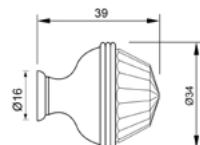

OZ5738.000.**
Furniture knob with Swarovski crystal - Individual sale