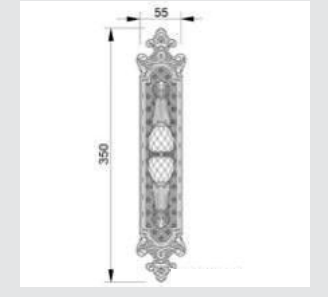

0M4605.S00.**
0M4605.SN0.**

Door pull handle on plate with Swarovski crystal - Individual sale -