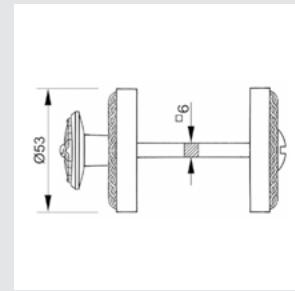

0WC070.6MM.**
Privacy button