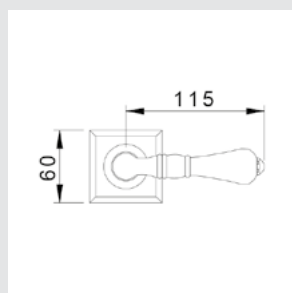

0Z5739.LP0.50
Furniture knob
Ø 23 - Individual sale (1unit)

● 0R6469.LP0.**
Door handle on roses with lapis lazuli stone