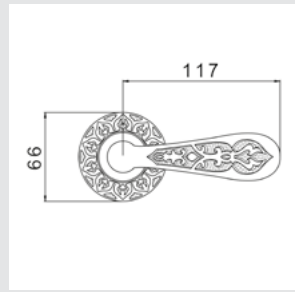

0R4444.000.**
Door handle on roses