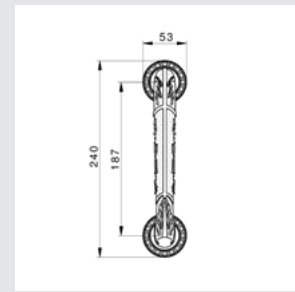

0N7003.000.**
Door pull handle on roses - Individual sale -