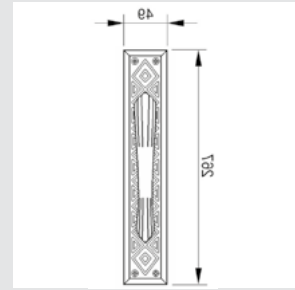

OM4802.000.**
Door pull handle on plate

MATERIALS

Brass

Crystals from Swarovski: