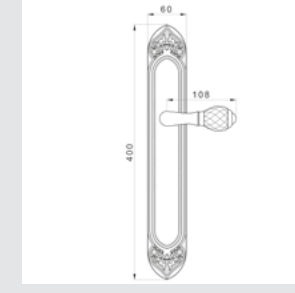

0M4406.SN0.01

Door pull handle on plate
60x400mm - Individual sale (1 unit)

0A4144.000.**
Door handle on plate

0A4444.000.**
Door handle on large plate

0A4160.000.**
Door handle on plate

With crystal

0A4140.000.**
0A4140.N00.**
Door handle on plate with Swarovski crystal