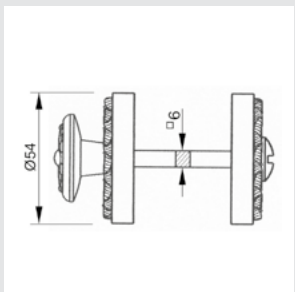

0WC065.6MM.**
Privacy button