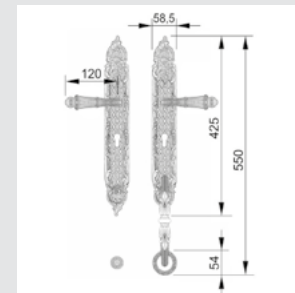

ON6505.ST0.01

Door pull handle on rosettes
54x96 mm - Individual sale (1 unit)

0A1716.000.**
Door handle on plate

0A1720.85Y.**
Door handle on plate with keyhole

0A1616.000.**
Door handle on large plate

0J1606.85Y.**
Entrance door set with keyhole europrofile 85mm