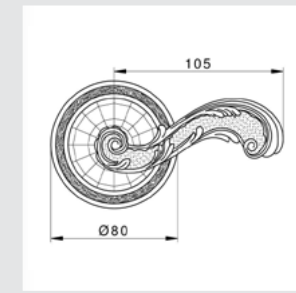

OR6216.000.**
Door handle on roses