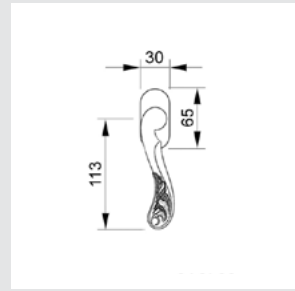

For right hand 0V0760.D00.**
For left hand 0V0760.Z00.**
Window handle - Individual sale