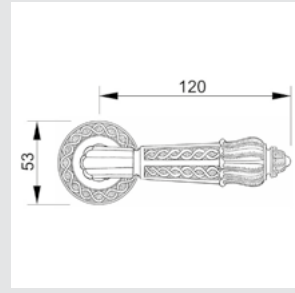

Door handle on roses
Ø 54mm - Set (2 units)

0R7041.N00.71

Door handle on roses
Ø 54mm - Set (2 units)

0A3041.000.71

Door handle on large plate
60x413mm - Set (2 units)

0N7005.S00.01

Door pull handle on roses
54x239mm - Individual sale (1 unit)

0N7005.SN0.01

Door pull handle on roses
54x239mm - Individual sale (1 unit)

0J3007.SNZ85.71

Entrance door set with keyhole europrofile 85mm
60x466mm - Fixed knob

0J3007.SZ85.01

Entrance door set with keyhole europrofile 85mm
60x466mm - Fixed knob

0M3005.S00.44

Door pull handle on plate
60x413mm - Individual sale (1 unit)

0M3005.SN0.01

Door pull handle on plate
60x413mm - Individual sale (1 unit)

0A3130.000.**
Door handle on plate

0A3030.000.**
Door handle on large plate