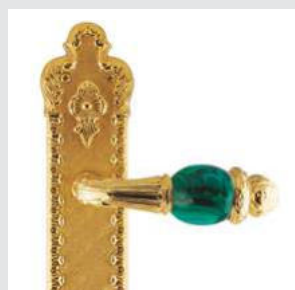

MESTRE has been seduced by its incredible tonalities and has designed this exclusive serie with 24k Gold handles worthy of the most prestigious and elegant mansions.

Our mission is to add sparkle to your everyday life through these exclusive door hardware designs.

0R7541.ML0.01
Door handle on roses
Ø 54mm - Set (2 units)

0M2405.ML0.01

Door pull handle on plate
70x400mm - Individual sale (1 unit)

0Z5743.ML0.00

Furniture knob
Ø 27- Individual sale (1 unit)

Ph. Unsplash environment, edited.

TREASURE PRECIOUS

● OA2841.ML0.**
Door handle on plate with malachite stone

● OA2441.ML0.**
Door handle on large plate malachite stone

● OR7441.ML0.**
Door handle on roses malachite stone

● OR7541.ML0.**
Door handle on roses malachite stone