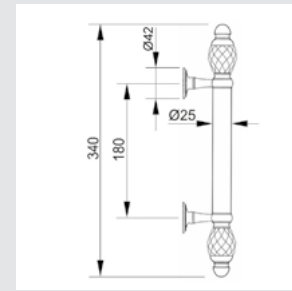

Set - 0N4775.000.**
Individual sale - 0N4774.000.**
Door pull handle on roses

Set - 0N4761.000.**
Individual sale - 0N4760.000.**
Door pull handle on roses