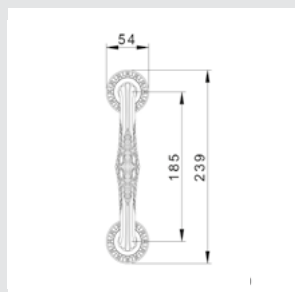

0N7524.000.**
Door pull handle on roses - Individual sale -