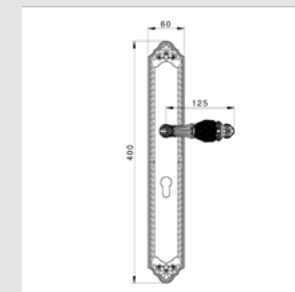

0A2941.N85.**
0A2941.B85Y.**
Door handle on plate with Swarovski crystal and keyhole