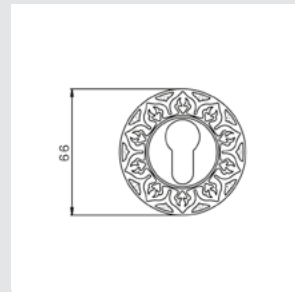

0EY044.000.**
Keyhole escutcheon - Individual sale