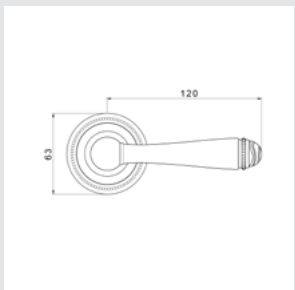

● OR8585.TG0.**

Door handle on roses with pearl pattern and tiger's eye gemstone