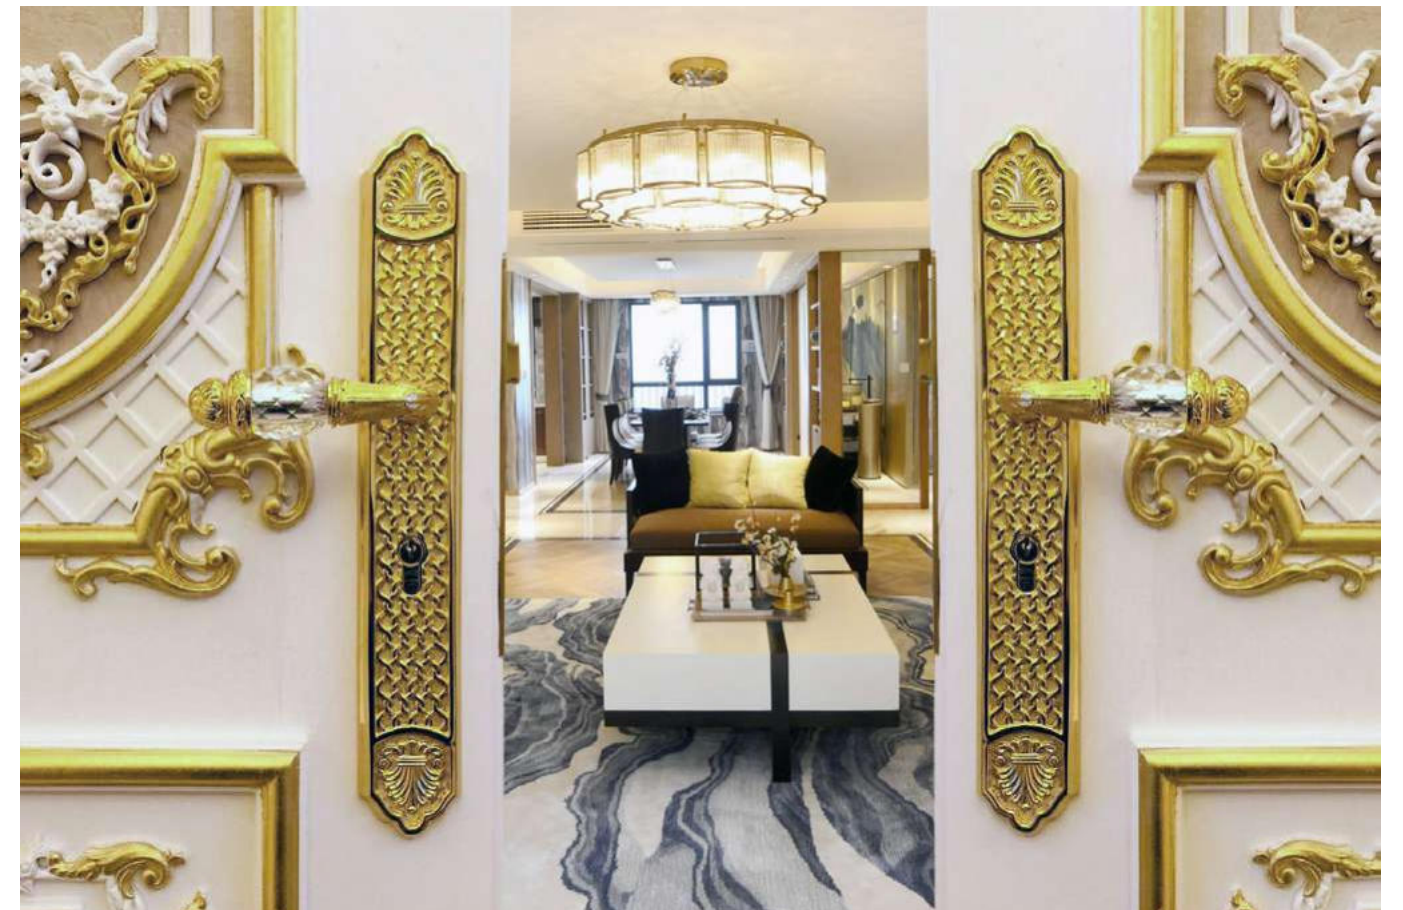

Door handle on roses
Ø 54mm - Set (2 units)

0R7041.N00.71

Door handle on roses
Ø 54mm - Set (2 units)

0A3041.000.71

Door handle on large plate
60x413mm - Set (2 units)

0N7005.S00.01

Door pull handle on roses
54x239mm - Individual sale (1 unit)