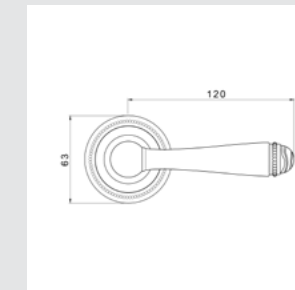

● OR8585.ML0.**

Door handle on roses with pearl pattern and malachite stone