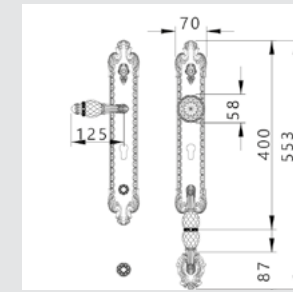

0J2407.SZ85.**
0J2407.SNZ85.**
Entrance door set keyhole europrofile 85mm with fixed knob and Swarovski crystal