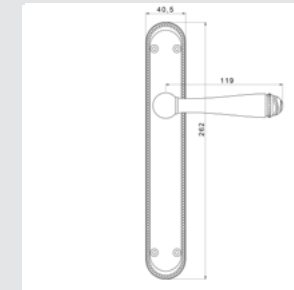

● OA4085.ML0.**

Door handle on plate with pearl pattern and malachite stone