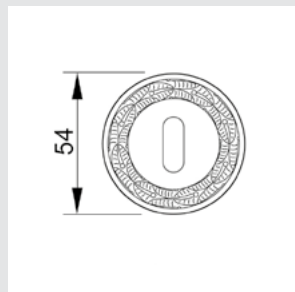

0BC065.000.**
Keyhole escutcheon - Individual sale