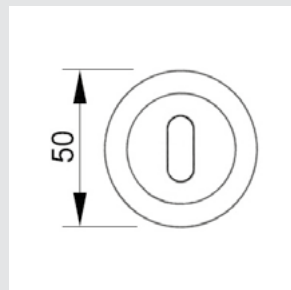

0BC060.000.**

Keyhole escutcheon - Individual sale