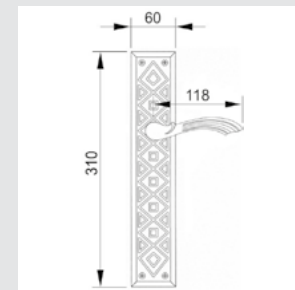

0WC066.6MM.01

Privacy button
ø60mm

OA4771.000.**
Door handle on plate

OA1871.000.**
Door handle on large plate

OR6471.000.**
Door handle on roses

OA1993.000.**
Door handle on plate

OA1993.85Y.**
Door handle on plate with keyhole europrofile 85mm