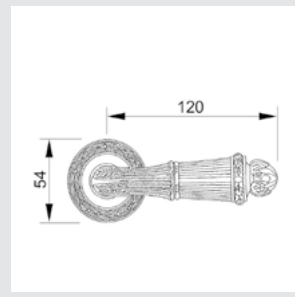

0M4605.SN0.12
Door pull handle on plate
55x350mm- Individual sale (1unit)

0R6520.000.**

Door handle on roses