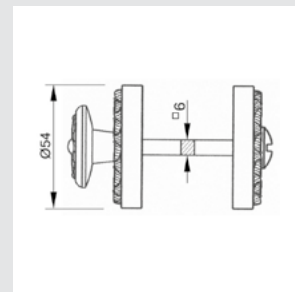

0WC065.6MM.**

Privacy button