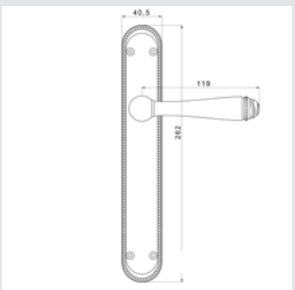

● OA4085.TG0.**

Door handle on plate with pearl pattern and tiger's eye gemstone