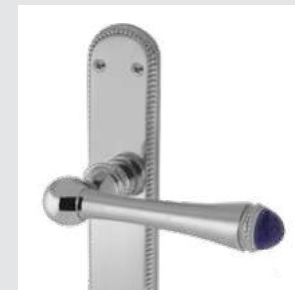

METROPOLIS PRECIOUS
WITH LAPIS LAZULI GEMSTONE