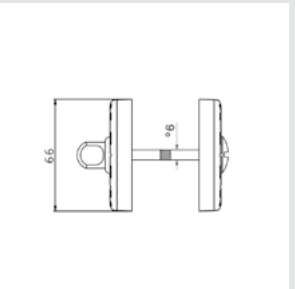

OWC044.6MM.**
Keyhole escutcheon - Individual sale