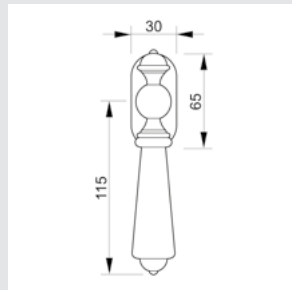

OV0794.**D00** for right hand - OV0794.**Z00** for left hand
OV0738.**D00** for right hand - OV0738.**Z00** for left hand

Photo: Marcotte Style Interior Design

WINDOW HANDLES

For right hand - 0V0760.D00.**
For left hand - 0V0760.Z00.**
Window handle - Individual sale