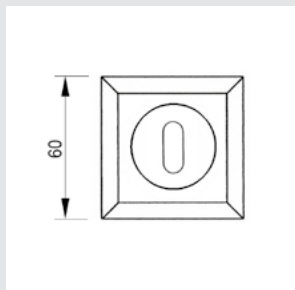

OBC064.000.**
Keyhole escutcheon - Individual sale