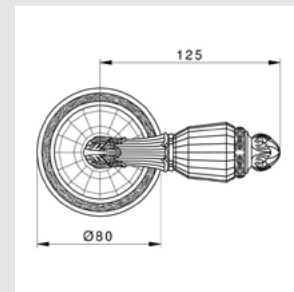

OR6241.B00.**
Door handle on roses with exclusive Swarovski crystal