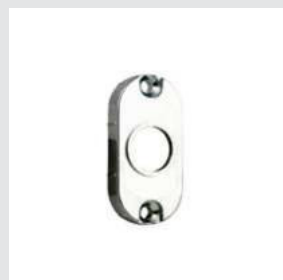

016009.0AR.99
Fixing accessory for oval rose
- Individual sale -

MATERIALS

Brass

** RECOMMENDED FINISHES

01
Gold 24K

22
Polished brass

45
Matt English
Bronze

62
Satin Nickel

84
Matt Black

24
Matt Satin