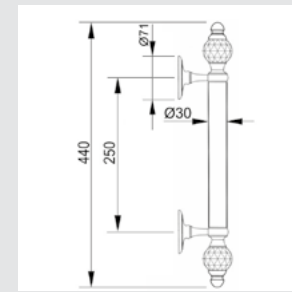

Set - 0N4763.000.**
Individual sale - 0N4762.000.**
Door pull handle on roses