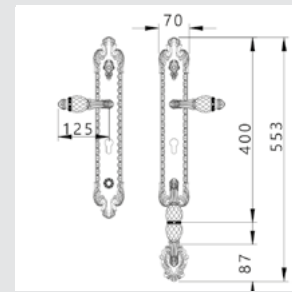

0J2405.S85Y.**
0J2405.SN85Y.**
Entrance door set keyhole europrofile and Swarovski crystal