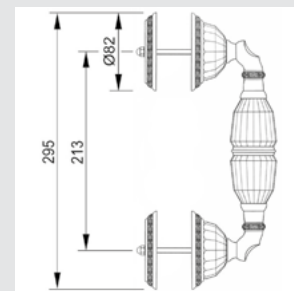

ON6204.000.**
Door pull handle on roses with exclusive Swarovski crystal

MATERIALS

Brass

Crystals from Swarovski: Clear Black

Please, replace the asterisks by the selected finish code.