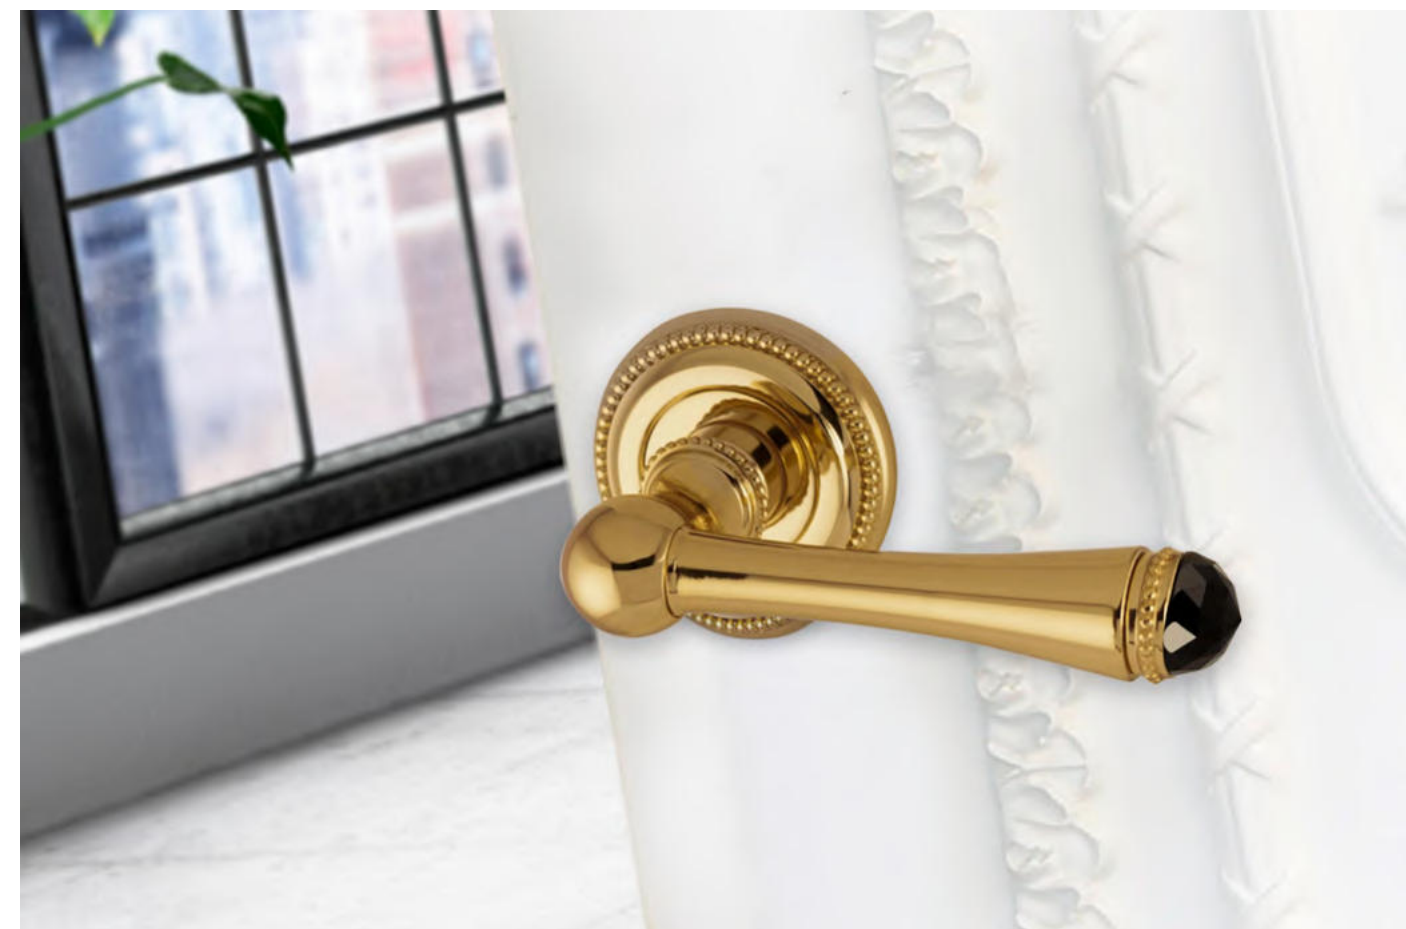

Europrofile keyhole escutcheon Ø 63mm - Individual sale (1 unit)

0WC085.6MM.50

Privacy button Ø 63mm

0Z5785.S00.01

Furniture knob with pearl pattern and Swarovski crystal Ø 26mm - Individual sale

OR8181.000.50
Door handle on roses
Ø 63 mm - Set (2 units)

0A0381.000.50
Door handle on plate
42x250 mm - Set (2 units)

OEY081.000.50
Europrofile keyhole escutcheon
Ø 63mm - Individual sale (1 unit)

OWC081.6MM.50
Privacy button
Ø 63mm

QUALITY PARTNER

Bronces Mestre - Official Ingredient Brand Partner from Swarovski