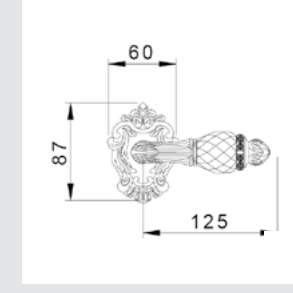

0R7441.000.**
0R7441.N00.**
Door handle on roses with Swarovski crystal