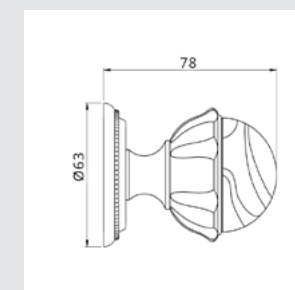

● OP8545.ML0.**

Door turn knob with pearl pattern and malachite gemstone