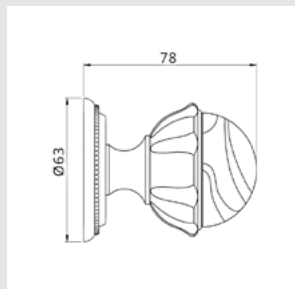

OWC085.6MM.**

Privacy button with pearl pattern - Individual sale

- OZ5785.QTP.**
- OZ5785.QT0.**

Furniture knob with pearl pattern and quartz gemstone - Individual sale

- OP8545.QTP.**
- OP8545.QT0.**

Door turn knob with pearl pattern and quartz gemstone