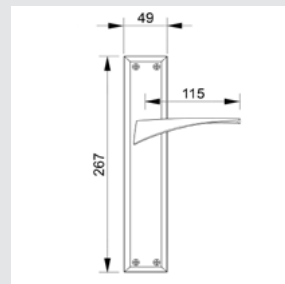

0N6802.000.22

Door pull handle on roses
54x199 - Individual sale (1unit)

0M1304.000.45

Door pull handle on plate
50x265 - Individual sale (1unit)

0V0753.D00.22

Window handle
30x65 - Individual sale (1unit)