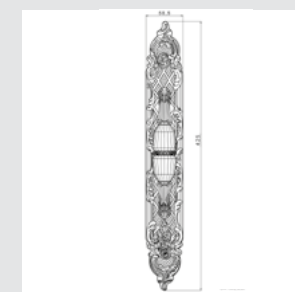

0M1602.BS0.**
0M1602.BN0.**
Door pull handle plate with Swarovski crystal - Individual sale -