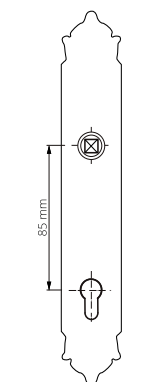

85Y
EUROPROFILE KEY HOLE