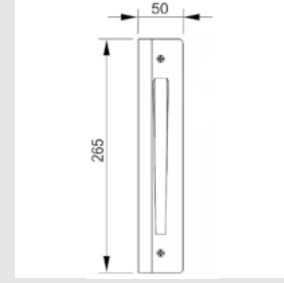

0M2702.000.**
Door pull handle on plate
- Individual sale -