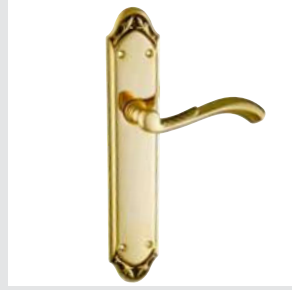

0A1438.000.**
Door handle on plate