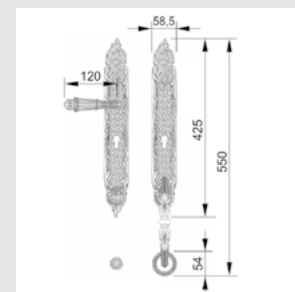

0J1607.85Y.**
Entrance door set with keyhole europrofile 85mm