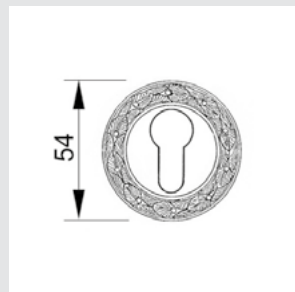

0EY065.000.**
Keyhole escutcheon - Individual sale