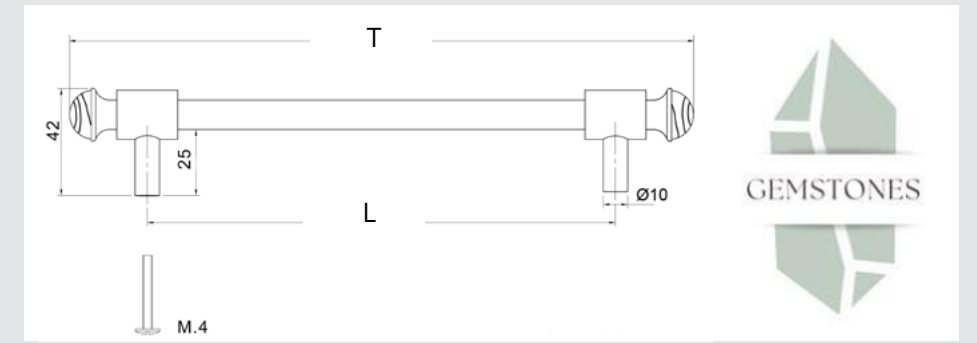

OT5000.LP**.** L = 192 160 128 96 64
OT5000.TG**.** T = 256 224 192 160 128
OT5000.ML**.**
OT5000.QTP**.**
OT5000.QT**.**