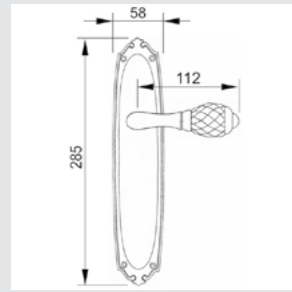

0A9240.000.01
Door handle on plate
58x285mm - Set (2 units)

0A4340.000.**
0A4340.N00.**
Door handle on roses
with Swarovski crystal

0A9240.000.**
0A9240.N00.**
Door handle on roses
with Swarovski crystal

0R6040.000.**
0R6040.N00.**
Door handle on roses
with Swarovski crystal