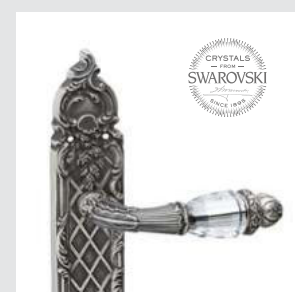

With crystal