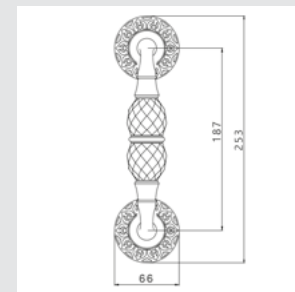

0N4406.S00.**
0N4406.SN0.**
Door pull handle on roses with Swarovski crystal - Individual sale -