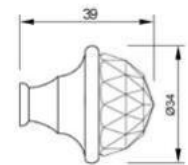

FURNITURE
KNOBS

OZ0696.000.**
Furniture knob - Individual sale

OZ5757.000.**
Furniture knob - Individual sale

OZ0711.000.**
Furniture knob - Individual sale

OZ5758.000.**
Furniture knob - Individual sale

OZ1181.000.**
Furniture knob - Individual sale

OZ1182.000.**
Furniture knob - Individual sale

OZ1183.000.**
Furniture knob - Individual sale

OZ5738.000.**
Furniture knob with Swarovski crystal - Individual sale

OZ5738.B00.**
OZ5738.BN0.**
Furniture knob with Swarovski crystal - Individual sale

OZ5739.000.**
Furniture knob with Swarovski crystal - Individual sale

OZ5739.B00.**
OZ5739.BN0.**
Furniture knob with Swarovski crystal - Individual sale

OZ5743.000.**
Furniture knob with Swarovski crystal - Individual sale

OZ5743.B00.**
OZ5743.BN0.**
Furniture knob with Swarovski crystal - Individual sale

OZ5744.000.**
Furniture knob with Swarovski crystal - Individual sale

OZ5744.B00.**
OZ5744.BN0.**
Furniture knob with Swarovski crystal - Individual sale

OZ5746.000.**
Furniture knob with Swarovski crystal - Individual sale

OZ5746.B00.**
OZ5746.BN0.**
Furniture knob with Swarovski crystal - Individual sale

OZ5747.000.**
Furniture knob with Swarovski crystal - Individual sale

OZ5741.000.**
Furniture knob with Swarovski crystal - Individual sale

STOPPERS

GENERAL NOTE: Fixing screw Ø 4mm. Recommended hole Ø 4,5mm

MATERIALS

Crystals from Swarovski: