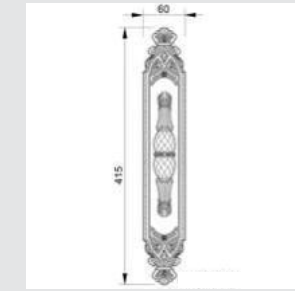

0M3405.S00.**
0M3405.SN0.**
Door pull handle on plate with Swarovski crystal - Individual sale -