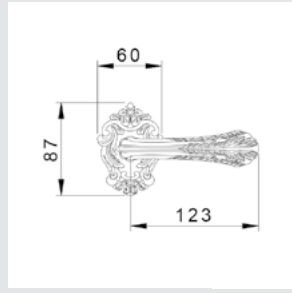

0R7424.000.**
Door handle on roses