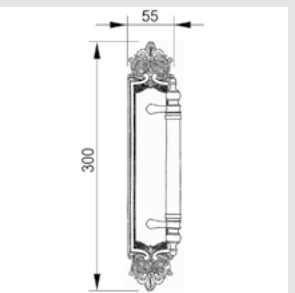

Thread M10 - For doors up to 70 mm thickness.

TYPE OF PRODUCTS

CODE	DESCRIPTION
A	Lever handle set on plate
C	Door fixed knob on plate
D	Door level knob set on plate
F	Door fixed knob on plate
J	Door entrance set - Includes lever handle and pull handle
M	Pull handle on plate
N	Pull handle on roses
P	Knob lever set on roses
R	Lever handle set on roses
S	Privacy knob
V	Window lever handle
EY	Key hole scutcheon rose - Euro profile cylinder hole
WC	Privacy knob set with emergency realise on roses
Z	Furniture knob

0M3705.S00.**
0M3705.SN0.**
Door pull handle on plate with Swarovski crystal

0WC065.6MM.**
Privacy button

0A3734.85Y.**
Door handle on plate with keyhole

0A3720.85Y.**
Door handle on plate with keyhole

0J3705.85Y.**
Entrance door set with keyhole europrofile 85mm

0M3802.000.**
Door pull handle on plate - Individual sale -

MATERIALS

Custom your door hardware, you can combine the plate with different handle designs available.

0A3232.000.53
Door handle on plate
55x300mm - Set (2 units)