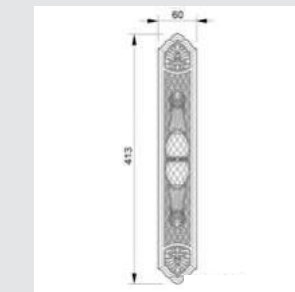

0M3005.S00.**
0M3005.SN0.**
Door pull handle on plate with Swarovski crystal - Individual sale -