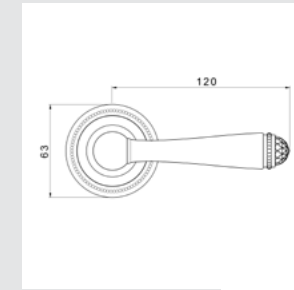

OR8585.S00.**
OR8585.SN0.**
Door handle on roses with pearl pattern and Swarovski crystal