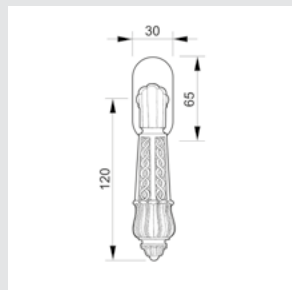

0V0730.000.**
Applicable for right and left opening/hand.
Window handle - Individual sale