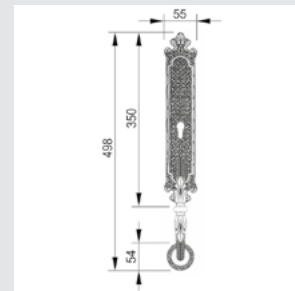

0X4631.D85.**

Push plate with pull handle and keyhole europrofile 85mm

MATERIALS

Brass

Crystals from Swarovski: Clear Black