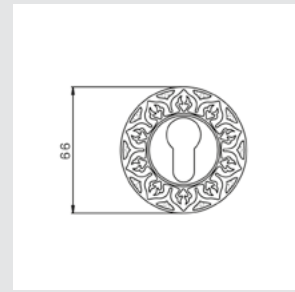

OY044.000.**
Keyhole escutcheon - Individual sale