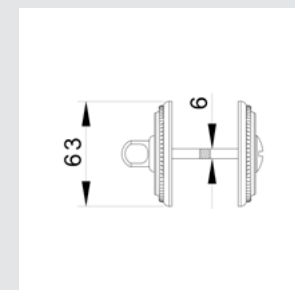

OWC085.6MM.**

Privacy button with pearl pattern - Individual sale