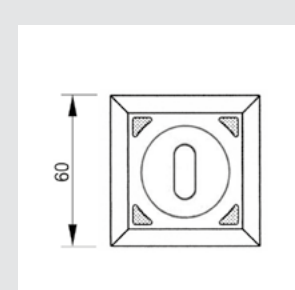

OBC066.000.**
Keyhole escutcheon - Individual sale