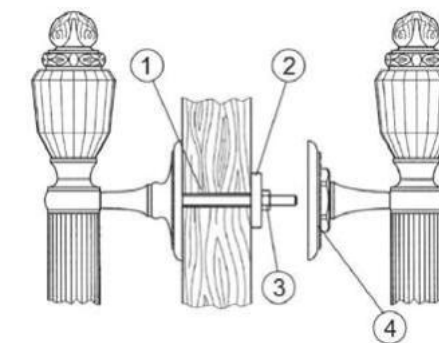

Set - 0N4765.000.**
Individual sale - 0N4764.000.**
Door pull handle on roses

BACK TO BACK PULL HANDLE ASSEMBLY SYSTEM

PREVIOUS HOLES IN WOOD OR GLASS

Example

INSTALLATION

1. Screw the stud on the external pull handle.
2. Threading the piece on the stub.
3. Threading the nut on the stud.
4. Screw the internal pull handle on the piece 2