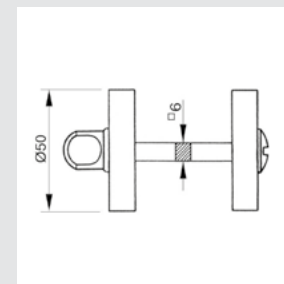

0WC067.6MM.**
Privacy button