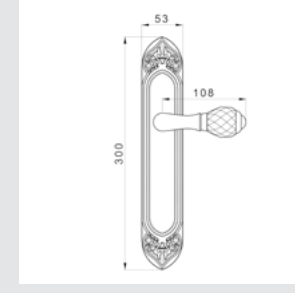

0M4406.SN0.01

Door pull handle on plate
60x400mm - Individual sale (1 unit)

0A4144.000.**
Door handle on plate

0A4444.000.**
Door handle on large plate

0A4160.000.**
Door handle on plate

With crystal

0A4140.000.**
0A4140.N00.**
Door handle on plate with Swarovski crystal