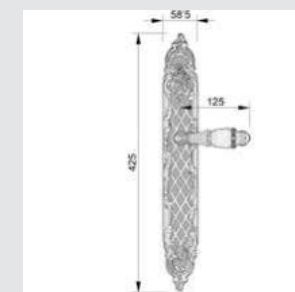

0A1641.B00.**
0A1641.N00.**
Door handle on large plate with Swarovski crystal