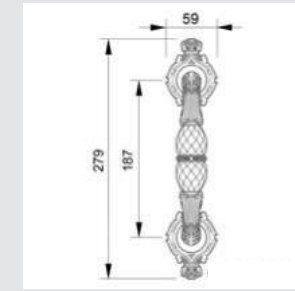

0N7105.S00.**
0N7105.SN0.**
Door pull handle on roses with Swarovski crystal - Individual sale -