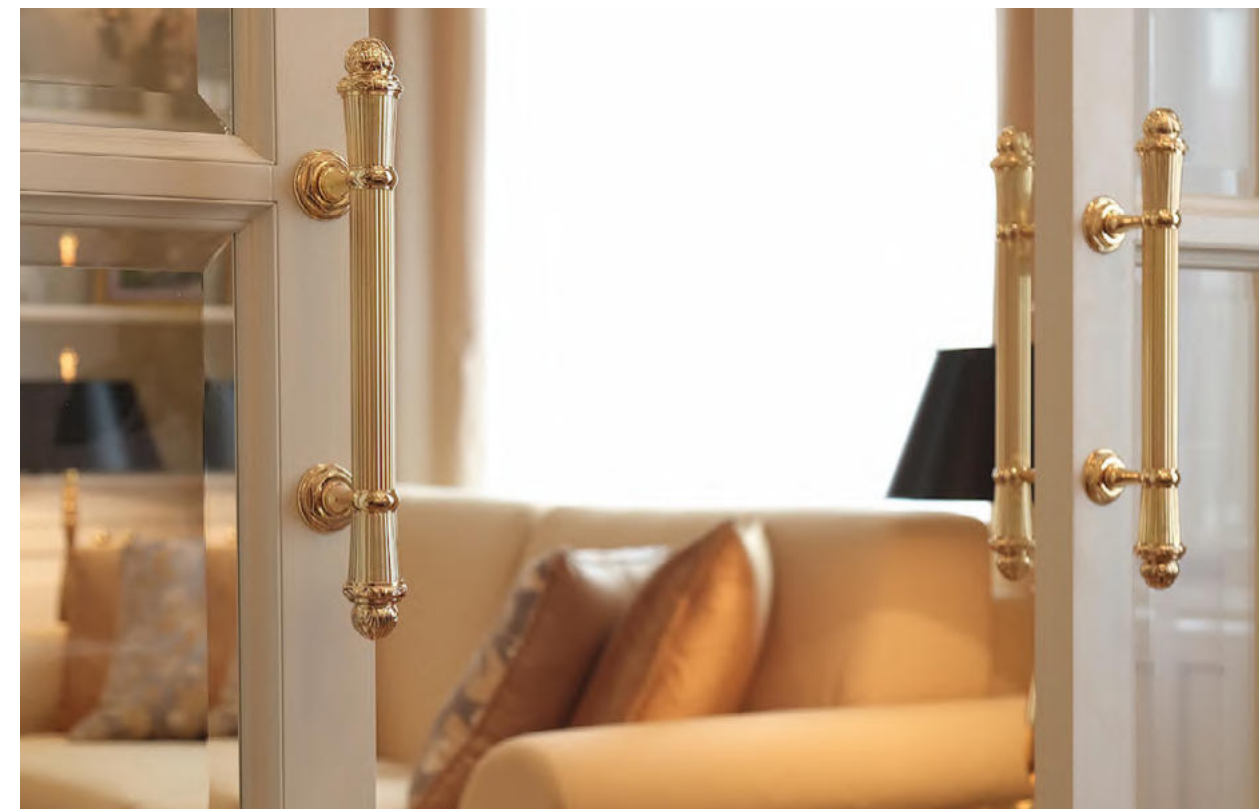

DOOR PULL HANDLES ON ROSES