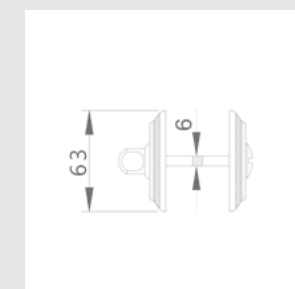

OWC081.6MM.**
Privacy button with Swarovski crystals

MATERIALS

Brass

Crystals from Swarovski: Clear Black

FINISHES

01 24K Gold 11 Vintage 24K Gold 24 Satin Matt 50 Chrome 84 Black Matt