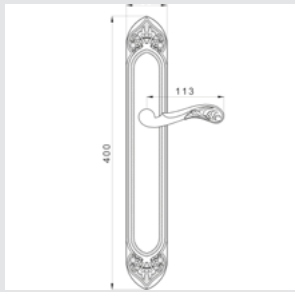

0A4460.000.**
Door handle on large plate