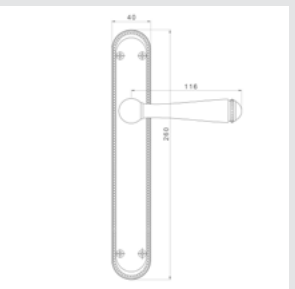

OEY086.000.**
Keyhole escutcheon with waves pattern

OWC086.6MM.**
Privacy button with waves pattern

OM0388.000.**
Door pull handle on plate with waves pattern

METROPOLIS
Pearls

OR8585.000.**
Door handle on roses with pearl pattern