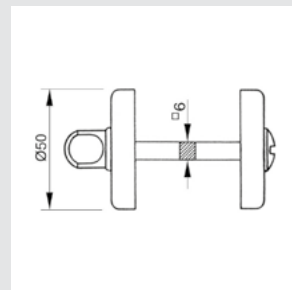

0WC060.6MM**

Privacy button

MATERIALS

Brass

Crystals from Swarovski: Clear Black