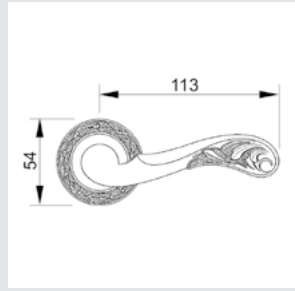

0R6560.000.**
Door handle on roses