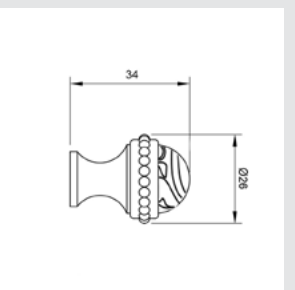

● OZ5785.TG0.**

Furniture knob with pearl pattern and tiger's eye gemstone - Individual sale