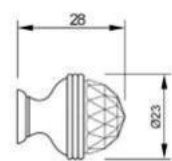

OZ5742.B00.**
OZ5742.BN0.**
Furniture knob with Swarovski crystal - Individual sale

OZ5739.B00.**
OZ5739.BN0.**
Furniture knob with Swarovski crystal - Individual sale