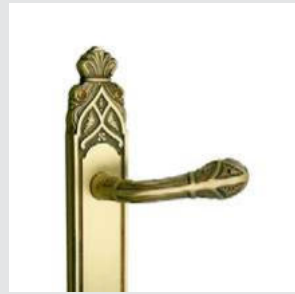

0M3405.SN0.01

Door pull handle on plate
60x415mm - Individual sale (1 unit)

0M3405.S00.44

Door pull handle on plate
60x415mm - Individual sale (1 unit)

0J3407.SN85Y.01

Entrance door set with keyhole europrofile 85mm
60x507mm

0J3407.S85Y.44

Entrance door set with keyhole europrofile 85mm
60x507mm

0A3534.000.**
Door handle on plate

0A3434.000.**
Door handle on large plate

0R7134.000.**
Door handle on roses

With crystal

0A3541.000.**
0A3541.N00.**
Door handle on plate with Swarovski crystal