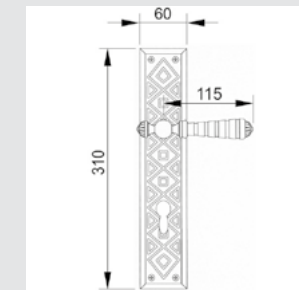

OA1975.85Y.**
Door handle on plate with keyhole europrofile 85mm