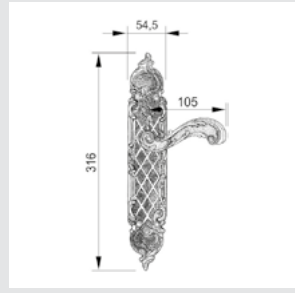

0A1716.000.**
Door handle on plate