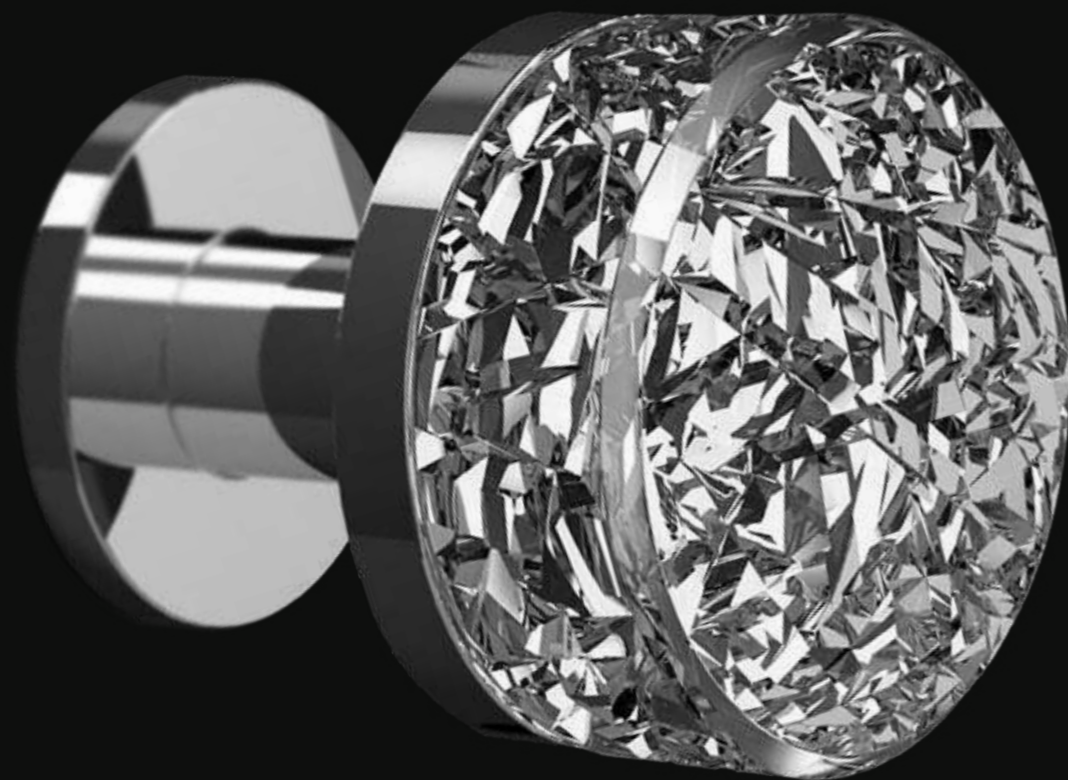

MIRAGE Pull XL

Pomolo pull & push in cristallo molato a mano con mole a pietra. Montatura in ottone disponibile in varie finiture.

Push & pull knob fashioned from crystal, hand-bevelled in stone. Brass base available in several finishes.

MIRAGEPULLXLT01F4

Cristallo trasparente/ottone cromo lucido
Clear crystal/polished chrome brass