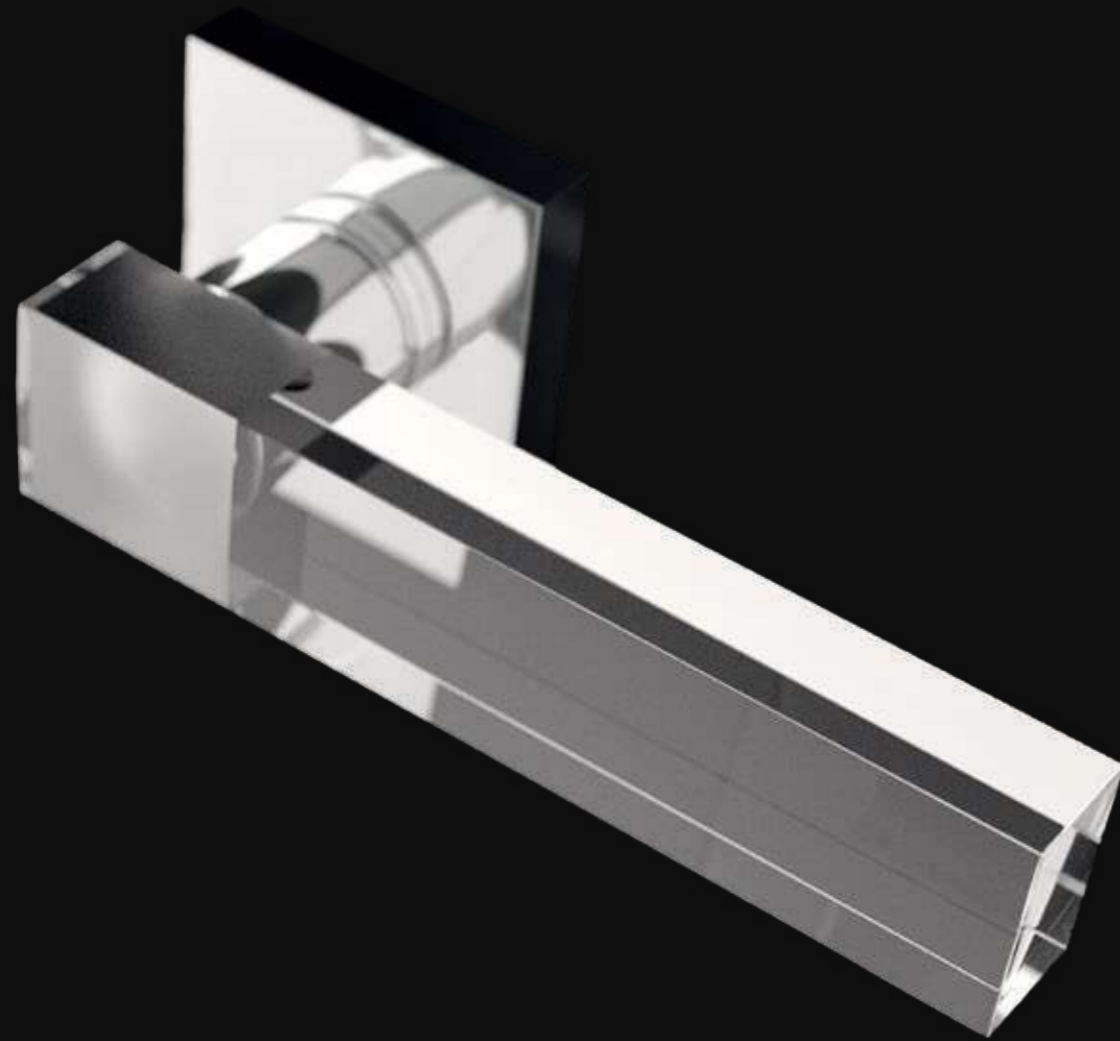

OPZIONI FORO CHIAVE KEY HOLE OPTIONS

PT - PATENT

Y - YALE

WC

KYMI Home

Maniglia in cristallo, molato a mano con mole a pietra. Montatura in ottone disponibile in varie finiture.

Door handle fashioned from crystal, hand bevelled in stone. Brass base available in several finishes.