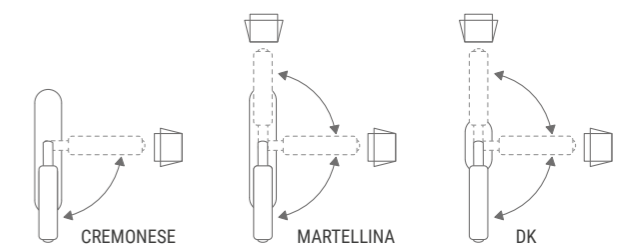

OPZIONI PER MANIGLIA DA FINESTRA OPTIONS FOR WINDOW HANDLE