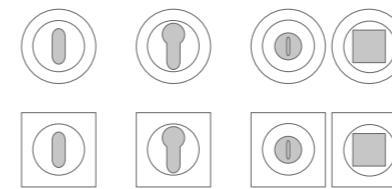

OPZIONI FORO CHIAVE KEY HOLE OPTIONS