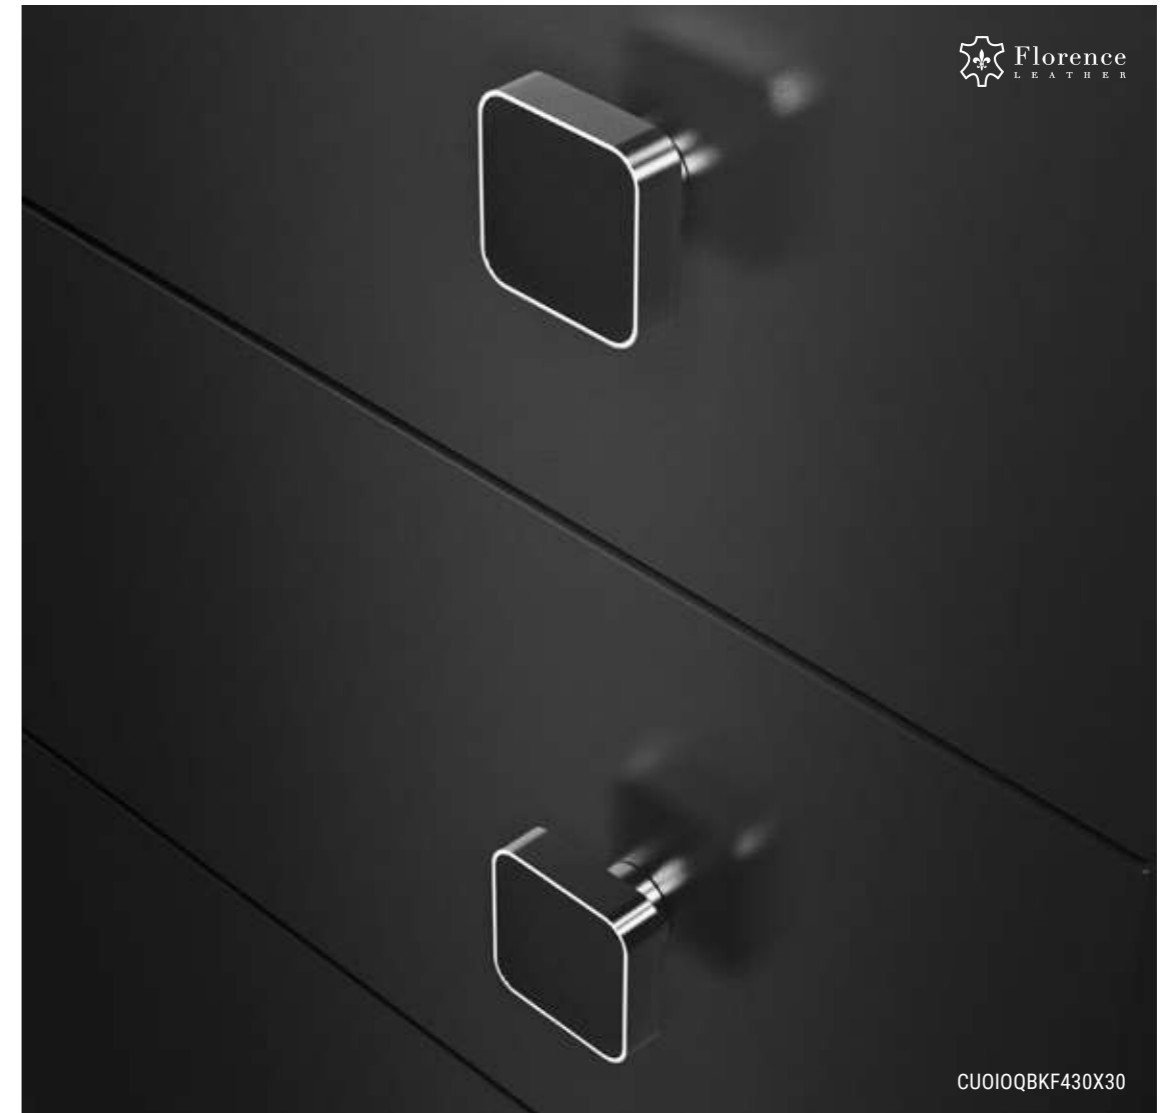

CUOIOQBKF430X30

Cuoio nero/ottone cromo lucido
Black hide-leather/polished chrome brass

30x30

40x40