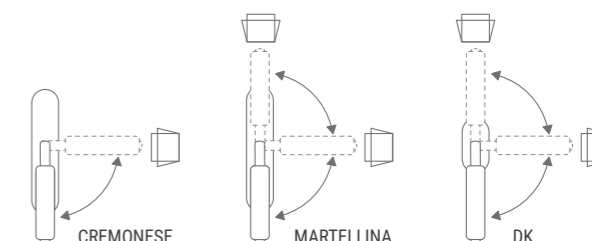

CREMONESE

MARTELLINA

DK

ELKA Rigata

Maniglia da porta in cristallo, molato a mano con mole a pietra. Montatura in ottone disponibile in varie finiture.

Door handle fashioned from crystal, hand bevelled in stone. Brass base available in several finishes.