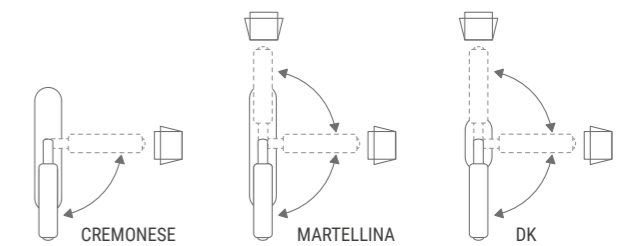

OPZIONI PER MANIGLIA DA FINESTRA OPTIONS FOR WINDOW HANDLE