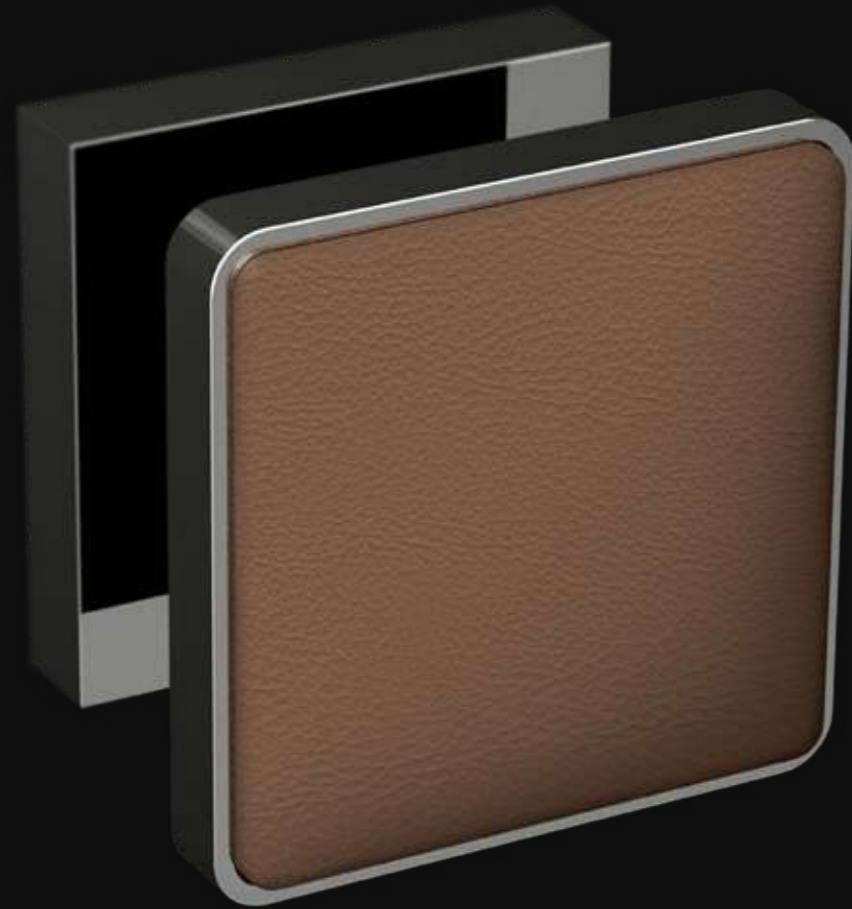

Pomolo girevole per porta con rivestimento in pelle cucito a mano. Montatura in ottone disponibile in varie finiture.

Revolving door knob with hand-sewn leather covering. Brass base available in several finishes.