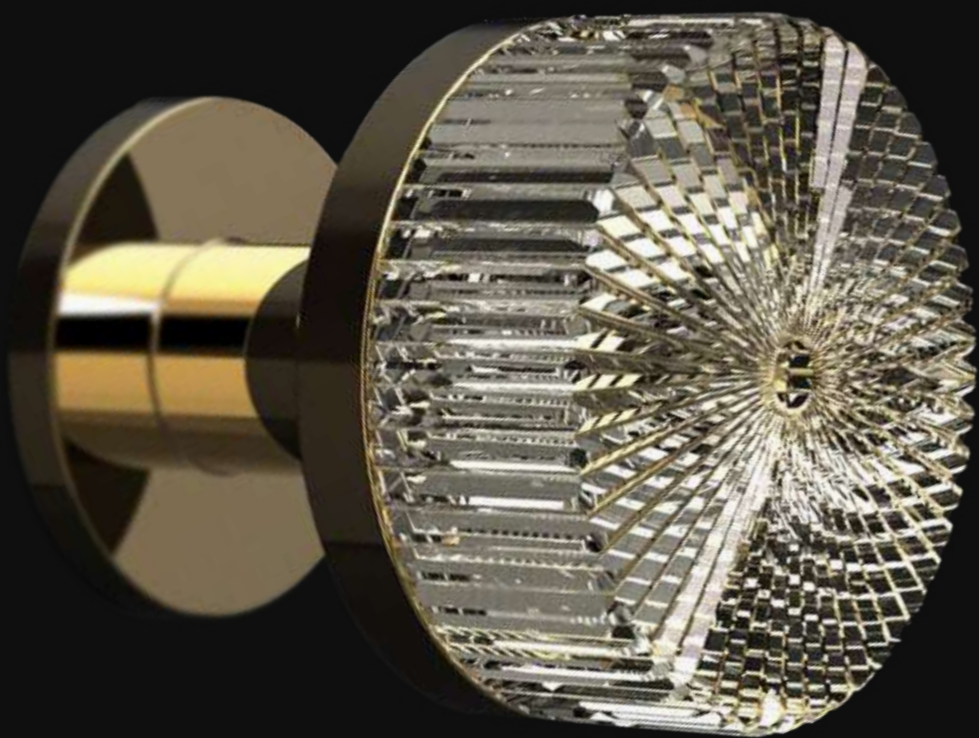

RAY Pull XL

Pomolo pull & push in cristallo molato a mano con mole a pietra. Montatura in ottone disponibile in varie finiture.

Push & pull knob fashioned from crystal, hand-bevelled in stone. Brass base available in several finishes.

RAYPULLXLT01F1

Cristallo trasparente/ottone lucido
Clear crystal/polished brass