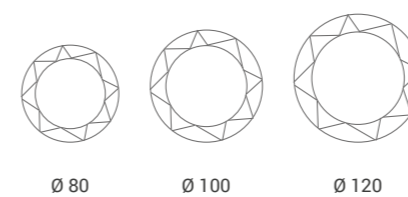

Ø 80

Ø 100

Ø 120

MARGHERITA Pull&Push

Pomolo pull & push in cristallo
molato a mano con mole a pietra.
Montatura in ottone disponibile
in varie finiture.

Push & pull knob fashioned from
crystal, hand-bevelled in stone.
Brass base available in several
finishes.