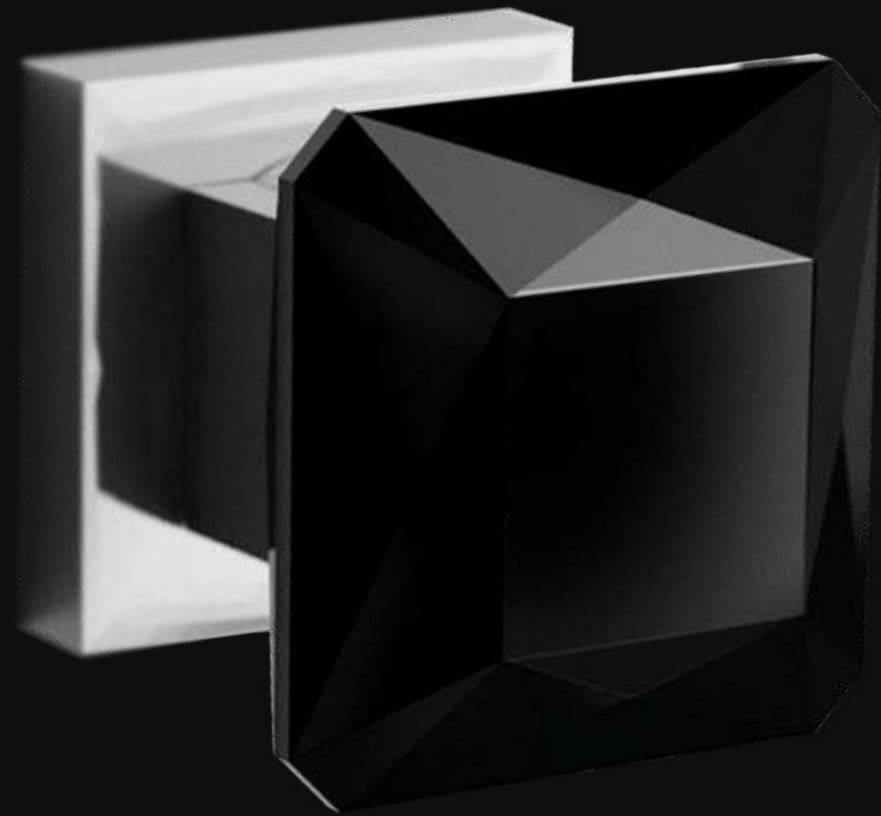

Pomolo girevole per porta in cristallo, molato a mano con mole a pietra. Montatura in ottone disponibile in varie finiture.

Revolving door knob fashioned from crystal, hand bevelled in stone. Brass base available in several finishes.