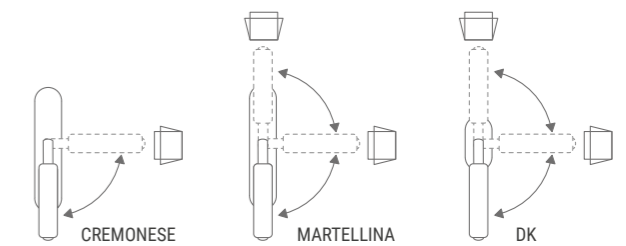

OPZIONI PER MANIGLIA DA FINESTRA OPTIONS FOR WINDOW HANDLE

CREMONESE

MARTELLINA

DK

GD GLASS DESIGN

MANIGLIONI PULL HANDLES

PULL & PUSH

MANIGLIE DOOR HANDLES