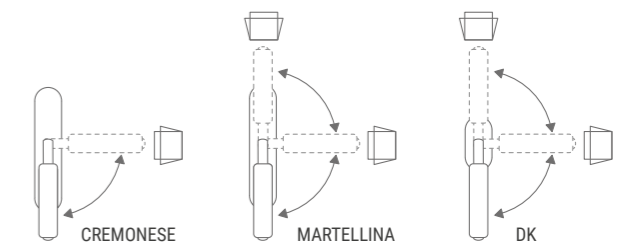

OPZIONI PER MANIGLIA DA FINESTRA OPTIONS FOR WINDOW HANDLE

CREMONESE

MARTELLINA

DK