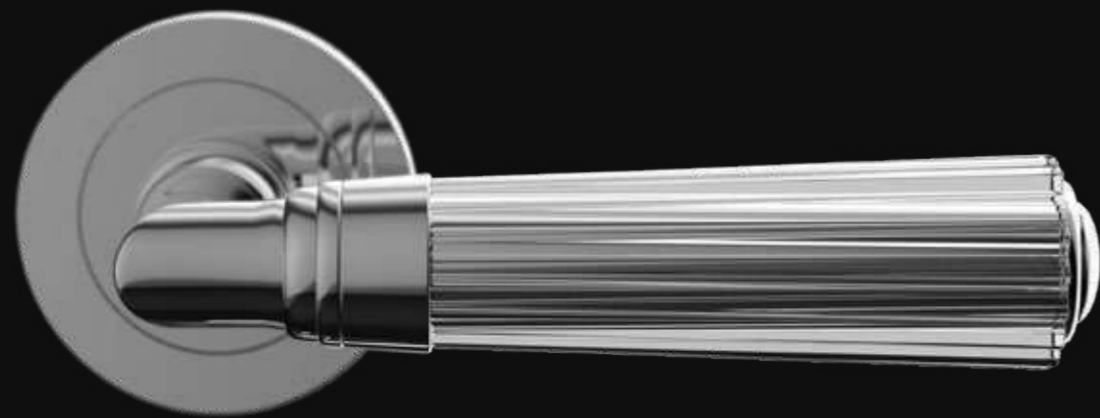

CREMONESE

MARTELLINA

DK

ELKA Rigata

Maniglia da porta in cristallo, molato a mano con mole a pietra. Montatura in ottone disponibile in varie finiture.

Door handle fashioned from crystal, hand bevelled in stone. Brass base available in several finishes.